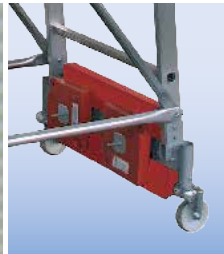

Platform ladder Vario compact
(according to EN 131-7)

Foldable unilaterally ascendable aluminium platform ladder with small base and options between stabilisers and ballast weights for the use in narrow aisles.

- + 650 x 600 mm extra large platform with corrugated surface
- + Different lengths of the stabilisers as well as the possibility of variable ballasts ensure that a considerable working height can be reached while needing only a small floor space
- + 80 mm deep profiled steps for a safe climbing
- + With three-sided platform railing and hand rails at both sides
- + Perfect for the use in narrow aisles with a working height above 4.0 m and a width of only 820 mm
- + High-strength flanged step/side rail connections
- + Equipped with two castors
- + Delivered in pre-assembled modules