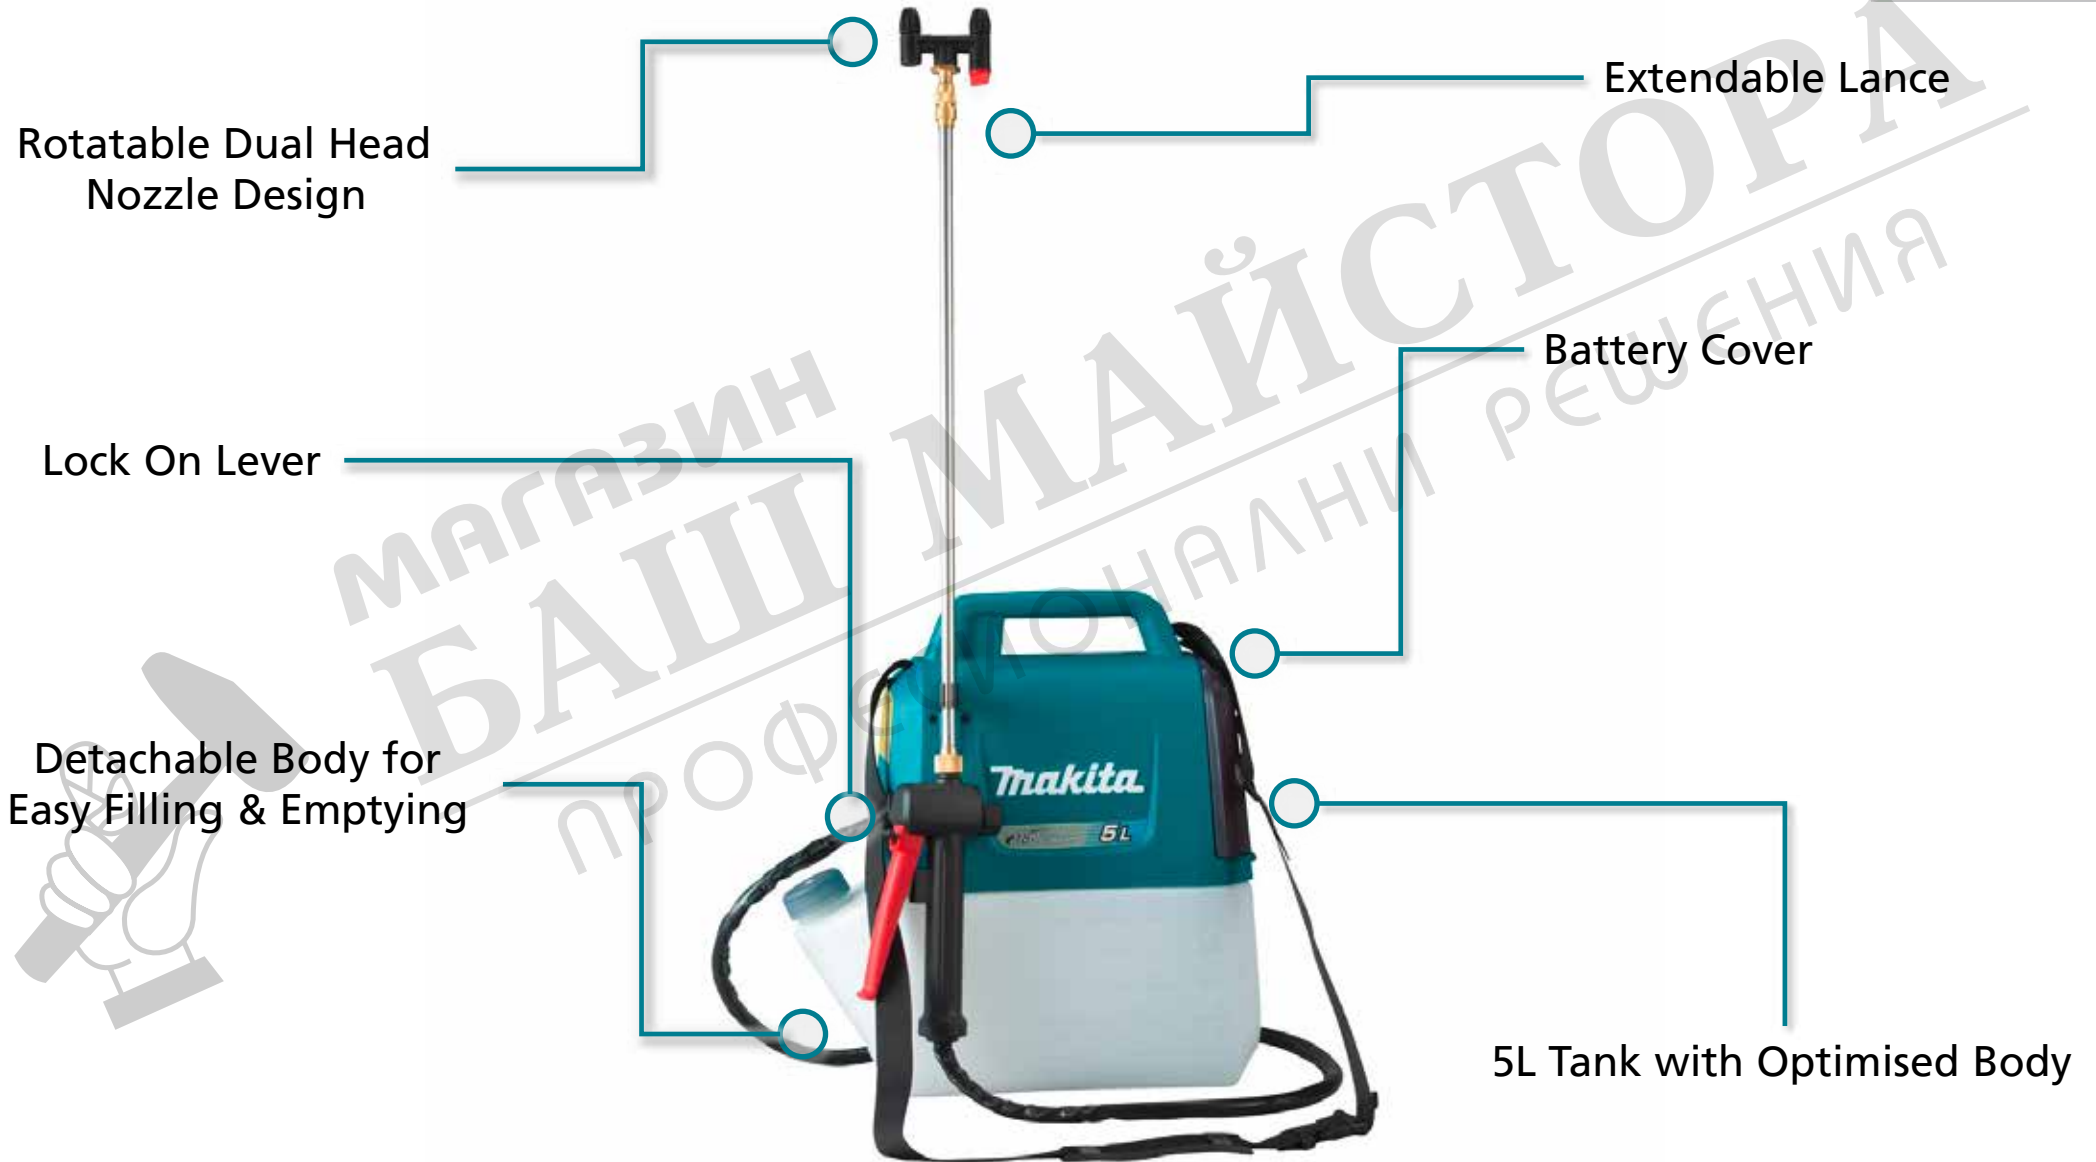

Makita

18V 5L Sprayer

LXT

DUS054

Product Statement

The DUS054Z – 18V 5L Sprayer provides an efficient and lightweight spraying option for a wide variety of tasks. Removing the effort required to pump, the DUS054 delivers up to 0.45L/min allowing for efficient spraying.

It features an extendable lance with a dual head design on the sprayer nozzle to allow the user to quickly switch between mist and jet spraying modes.

It comes standard with a shoulder harness and has been designed with an optimised tank body which allows it to sit comfortably next to the user's hip. The handle features a lock on button to remove the need to constantly engage the trigger whilst also featuring an auto stop feature which recognizes when the handle isn't engaged and turns the motor off, providing longer overall runtimes.

Product Overview

Product Specification Sheet

Tank Capacity	5L
Maximum Pressure	0.3MPa
Discharged Water Volume	Mist: 0.3L/min Jet: 0.45L/min
Runtime (with 6.0Ah battery)	Up to 8 hrs
Overall Length	340mm
Skin Weight	2.9kg
Weight (with battery)	3.5kg
Voltage	18V