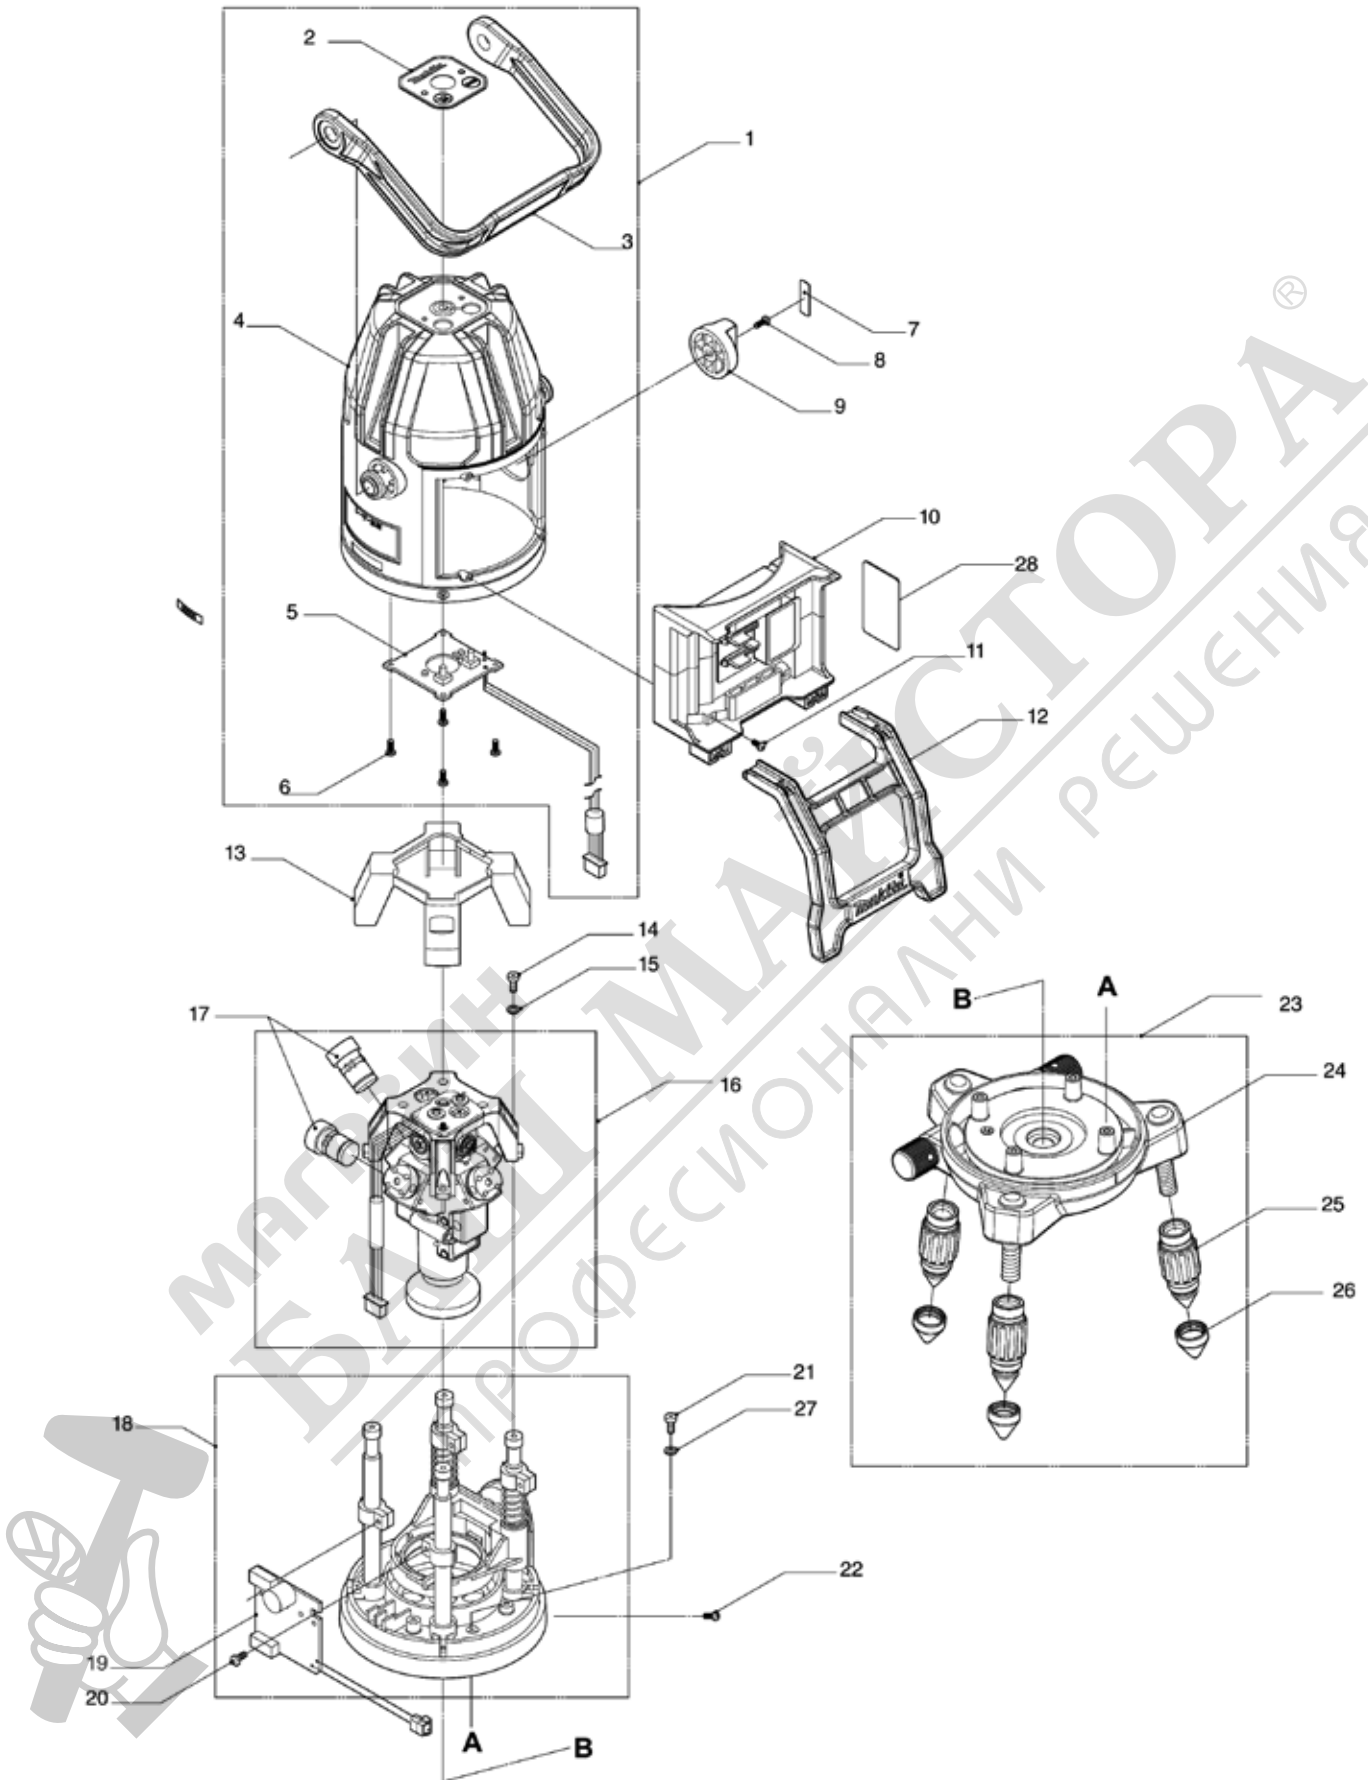

Model No.SK40GD GREEN MULTI LINE LASER

Model No.SK40GD GREEN MULTI LINE LASER

Item	Parts No.	Description	I/C	QTY	New/Old	Opt. 1	Opt. 2	NOTE
001	TK233UNSA1	HOUSING ASSEMBLY		1				
D10		INC. 2-6						
002	TK233UN101	SWITCH LABEL		1				
003	TK01950104	HANDLE		1				
004	TK233UN008	HOUSING ASSEMBLY		1				
005	TK02330201	CONTROL UNIT(WITH CABLE)		1				
006	TK02330508	TAPPING SCREW ST2.2X6.5		4				
007	TK01700104	SWITCH KNOB LABEL		1				
008	TK02330501	PAN HEAD SCREW M2X6		1				
009	TK02330111	SWITCH KNOB		1				
010	TK0233009B	TERMINAL ASSY		1				
011	TKTP2080FB	TAPPING SCREW 2X8		4				
012	TK02330117	STAND 233		1				
013	TK02330302	ANTI SHOCK COVER		1				
014	TK02330505	PAN HEAD SCREW M3X10		4				
015	TK02330519	SPRING WASHER 3		4				
016	TK0233SA02	GIMBAL ASSEMBLY		1				
D10		INC. 17						
017	TK02330205	GREEN LASER UNIT		5				
018	TK0233SA03	BASE ASSMBLY		1				
D10		INC. 19,20						
019	TK02330202	POWER PCB(WITH CABLE)		1				
020	TK02330510	TAPPING SCREW ST2.2X12		2				
021	TK02330504	PAN HEAD SCREW M3X8		4				
022	TK0P2570FB	PAN HEAD SCREW M2.5X7		4				
023	TK0233SA04	TRIPOD ASSEMBLY		1				
D10		INC. 24-26						
024	TK0233005S	TRIPOD BASE		1				
025	TK0233323S	SPIKE		3				
026	TK02330325	SPIKE CAP		3				
027	TK02330519	SPRING WASHER 3		4				
028	TK233EU113	NAME PLATE 233 EU		1				
A01	TK233UNIM1	CD-ROM		1				
A02	TK233UNQSG	OPERATION GUIDE		1				
A03	TK233UNSB1	SAFETY MANUAL		1				
A04	TK02100200	GLASSES LASER VISIBILITY		1				
A05	TKK233F000	STORAGE CASE		1				

Please order the parts with part number.

Print Date 15/11/2021