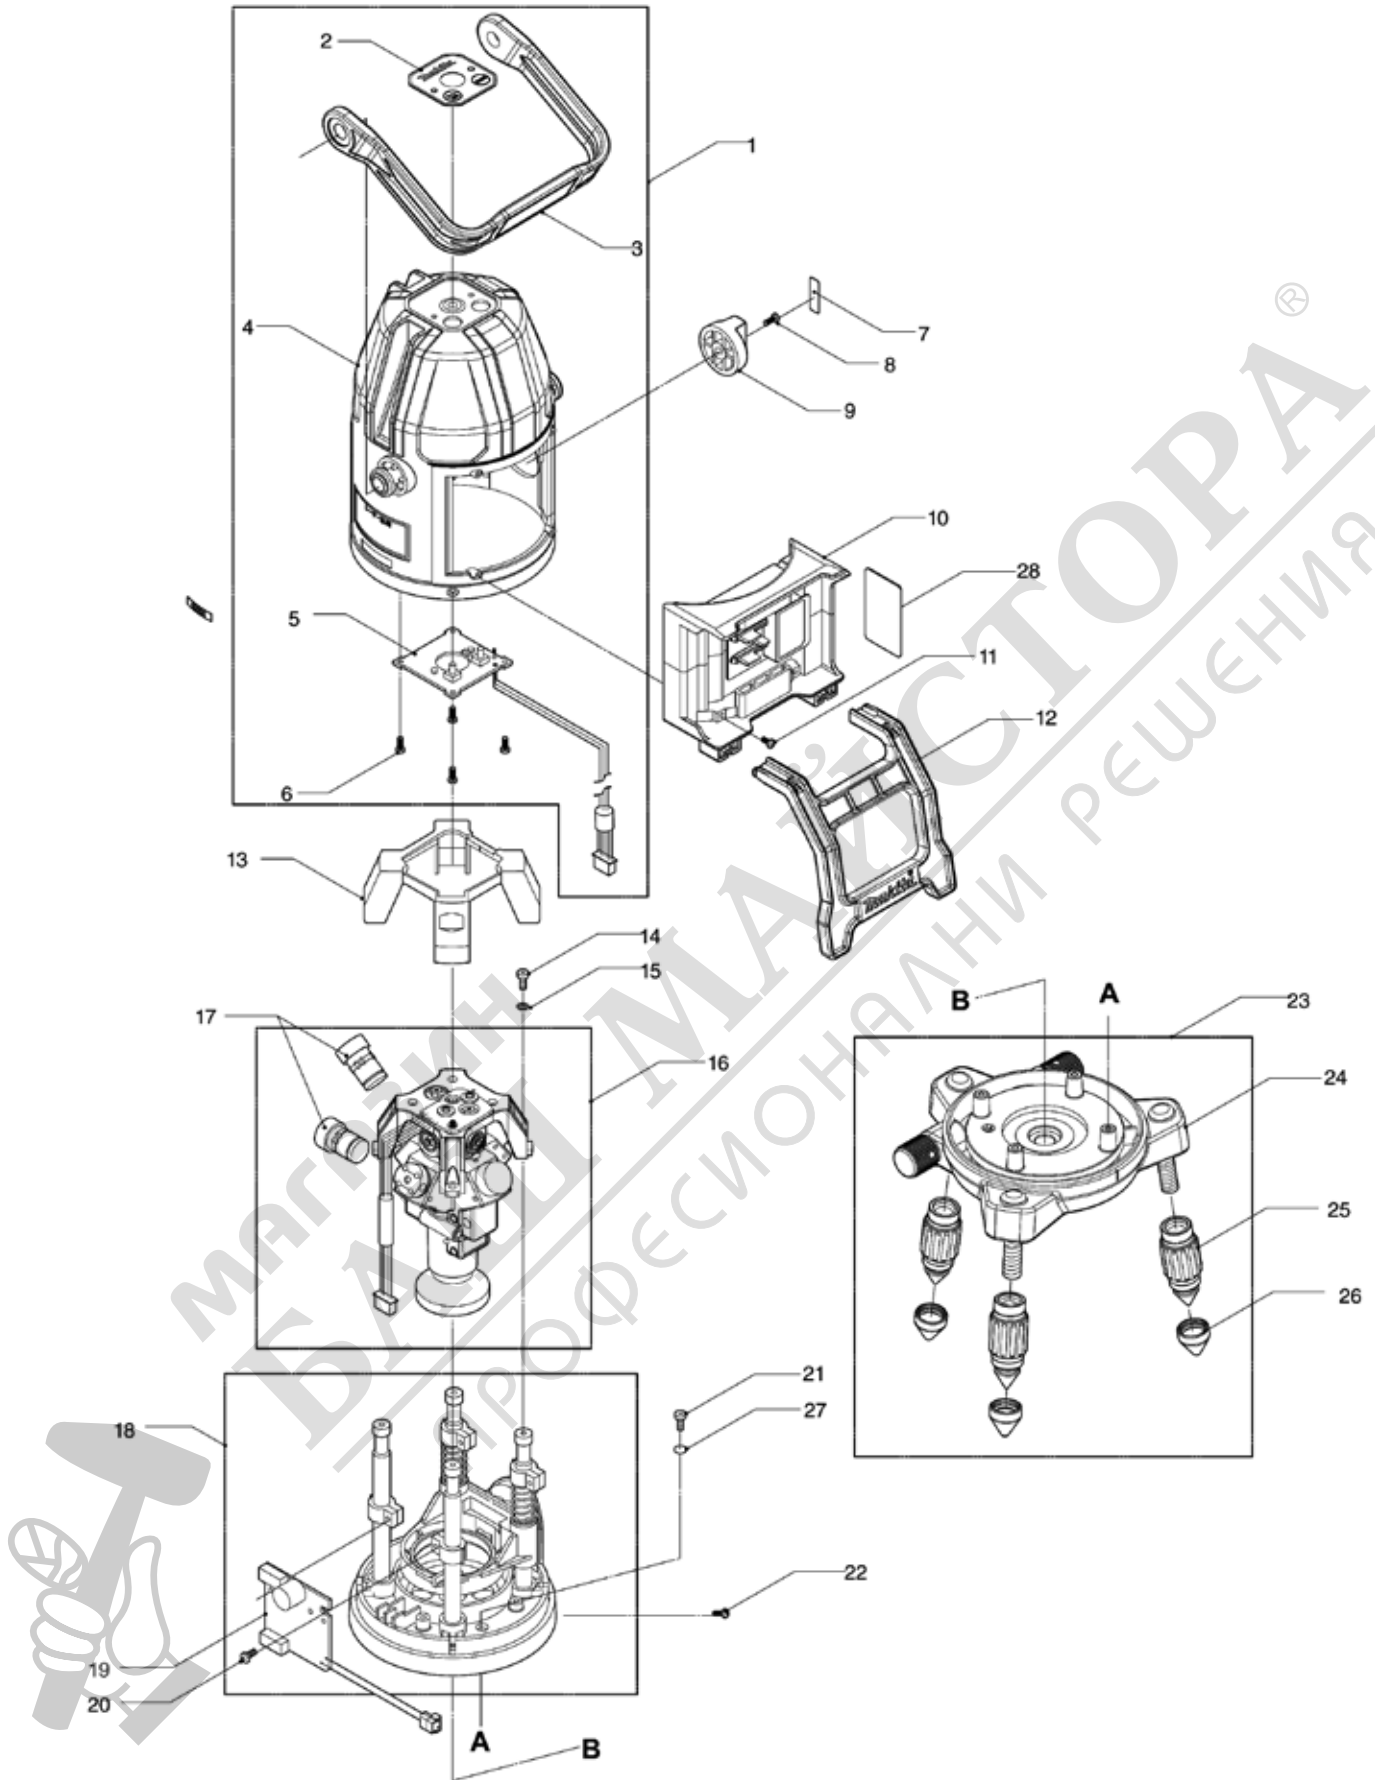

Model No.SK20GD GREEN MULTI LINE LASER

Model No.SK20GD GREEN MULTI LINE LASER

Item	Parts No.	Description	I/C	QTY	New/Old	Opt. 1	Opt. 2	NOTE
001	TK234UNSA1	HOUSING ASSEMBLY		1				
D10		INC. 2-6						
002	TK233UN101	SWITCH LABEL		1				
003	TK01950104	HANDLE		1				
004	TK234UN008	HOUSING ASSEMBLY		1				
005	TK02330201	CONTROL UNIT(WITH CABLE)		1				
006	TK02330508	TAPPING SCREW ST2.2X6.5		4				
007	TK01700104	SWITCH KNOB LABEL		1				
008	TK02330501	PAN HEAD SCREW M2X6		1				
009	TK02330111	SWITCH KNOB		1				
010	TK0233009B	TERMINAL ASSY		1				
011	TKTP2080FB	TAPPING SCREW 2X8		4				
012	TK02330117	STAND 233		1				
013	TK02330302	ANTI SHOCK COVER		1				
014	TK02330505	PAN HEAD SCREW M3X10		4				
015	TK02330519	SPRING WASHER 3		4				
016	TK0234SA02	GIMBAL ASSEMBLY		1				
D10		INC. 17						
017	TK02330205	GREEN LASER UNIT		3				
018	TK0234SA03	BASE ASSEMBLY		1				
D10		INC. 19,20						
019	TK02340202	POWER PCB(WITH CABLE)		1				
020	TK02330510	TAPPING SCREW ST2.2X12		2				
021	TK02330504	PAN HEAD SCREW M3X8		4				
022	TK0P2570FB	PAN HEAD SCREW M2.5X7		4				
023	TK0233SA04	TRIPOD ASSEMBLY		1				
D10		INC. 24-26						
024	TK0233005S	TRIPOD BASE		1				
025	TK0233323S	SPIKE		3				
026	TK02330325	SPIKE CAP		3				
027	TK02330519	SPRING WASHER 3		4				
028	TK234EU113	NAME PLATE 234 EU		1				
A01	TK233UNIM1	CD-ROM		1				
A02	TK233UNQSG	OPERATION GUIDE		1				
A03	TK233UNSB1	SAFETY MANUAL		1				
A04	TK02100200	GLASSES LASER VISIBILITY		1				
A05	TKK233F000	STORAGE CASE		1				

Please order the parts with part number.

Print Date 15/11/2021