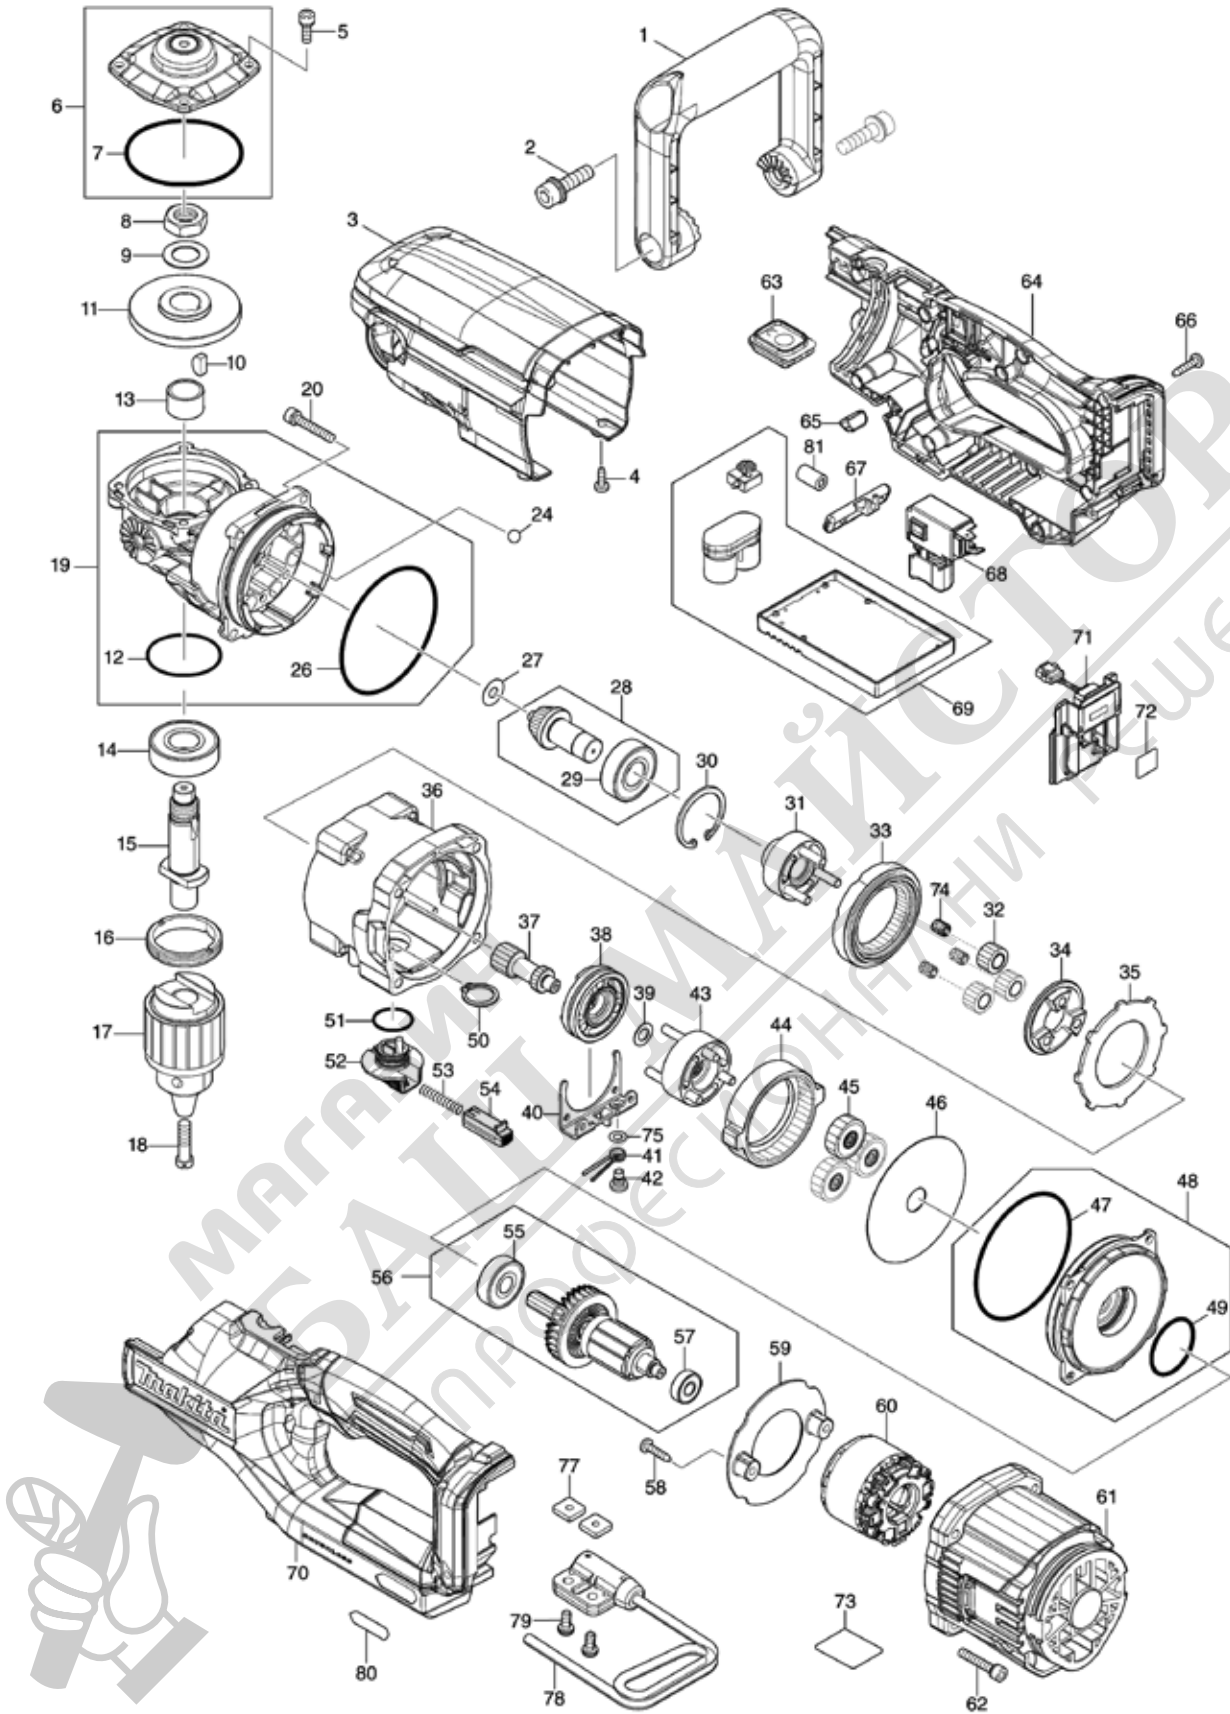

Model No.DA001G 13MM CORDLESS ANGLE DRILL