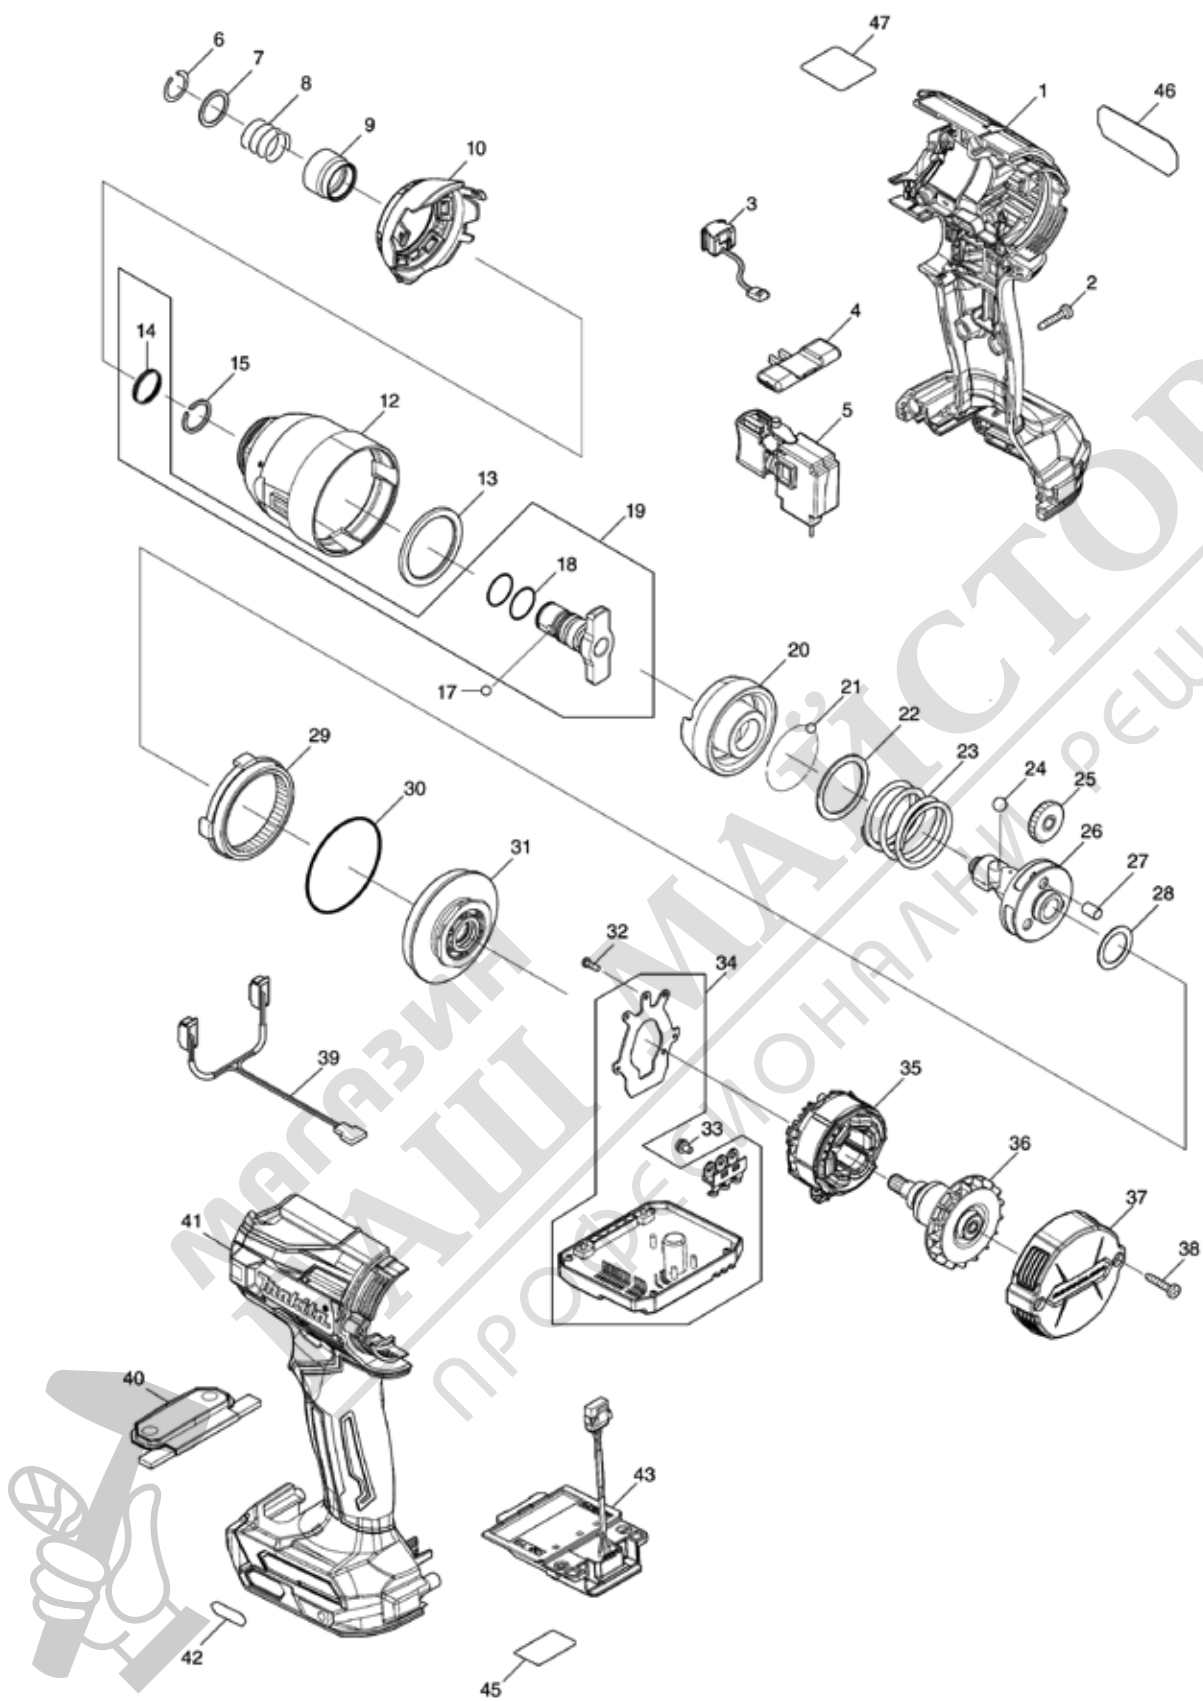

Model No.TD001G CORDLESS IMPACT DRIVER

Model No.TD001G CORDLESS IMPACT DRIVER

Item	Parts No.	Description	I/C	Qty	New/Old	Opt. 1	Opt. 2	Note
001S	183P74-3	HOUSING SET		1				
001T	183P73-5	HOUSING SET		1				
001U	183P59-9	HOUSING SET		1				
001V	183P58-1	HOUSING SET		1				
001W	183P57-3	HOUSING SET		1				
001X	183P57-3	HOUSING SET		1				
001Y	183P56-5	HOUSING SET		1				
001Z	183P56-5	HOUSING SET		1				
C10	263005-3	RUBBER PIN 6		2				
C20	252126-6	HEX. LOCK NUT M4-7		2				
C30	422616-5	SPONGE SHEET		1				
D10		INC. 41						
002	266130-9	TAPPING SCREW BIND PT 3X16		8				
003	632L84-8	SWITCH UNIT		1				
004	455053-8	F/R CHANGE LEVER		1				
005	651442-7	SWITCH C3JR-1A-1		1				
006	231952-6	RING SPRING 12		1				
007	267101-9	FLAT WASHER 14		1				
008	232592-3	COMPRESSION SPRING 14		1				
009	327530-9	BIT SLEEVE		1				
010	136171-8	HAMMER CASE COVER ASSY		1				
C10	422269-0	BUMPER		1				
012	140R47-1	HAMMER CASE COMPLETE		1				
C10	210177-5	BALL BEARING 68/14LLU		2				
C20	267063-1	FLAT WASHER 18		1				
C30	962113-4	RETAINING RING R-24		1				
013	261160-5	NYLON WASHER 30		1				
014S	232593-1	SPRING 12		1				
014T	232593-1	SPRING 12		1				
014U	232593-1	SPRING 12		1				
014V	232593-1	SPRING 12		1				
014W	232593-1	SPRING 12		1				
014X	232593-1	SPRING 12		1				
014Y	232593-1	SPRING 12		1				
014Z	232593-1	SPRING 12		1				
015	259075-8	RETAINING RING(EXT) WR- 14		1				
017	216001-0	STEEL BALL 3.5		2				
018	213118-0	O RING 12		2				
019S	136168-7	ANVIL N ASSY		1				

Please order the parts with part number.

Print Date 18/5/2020