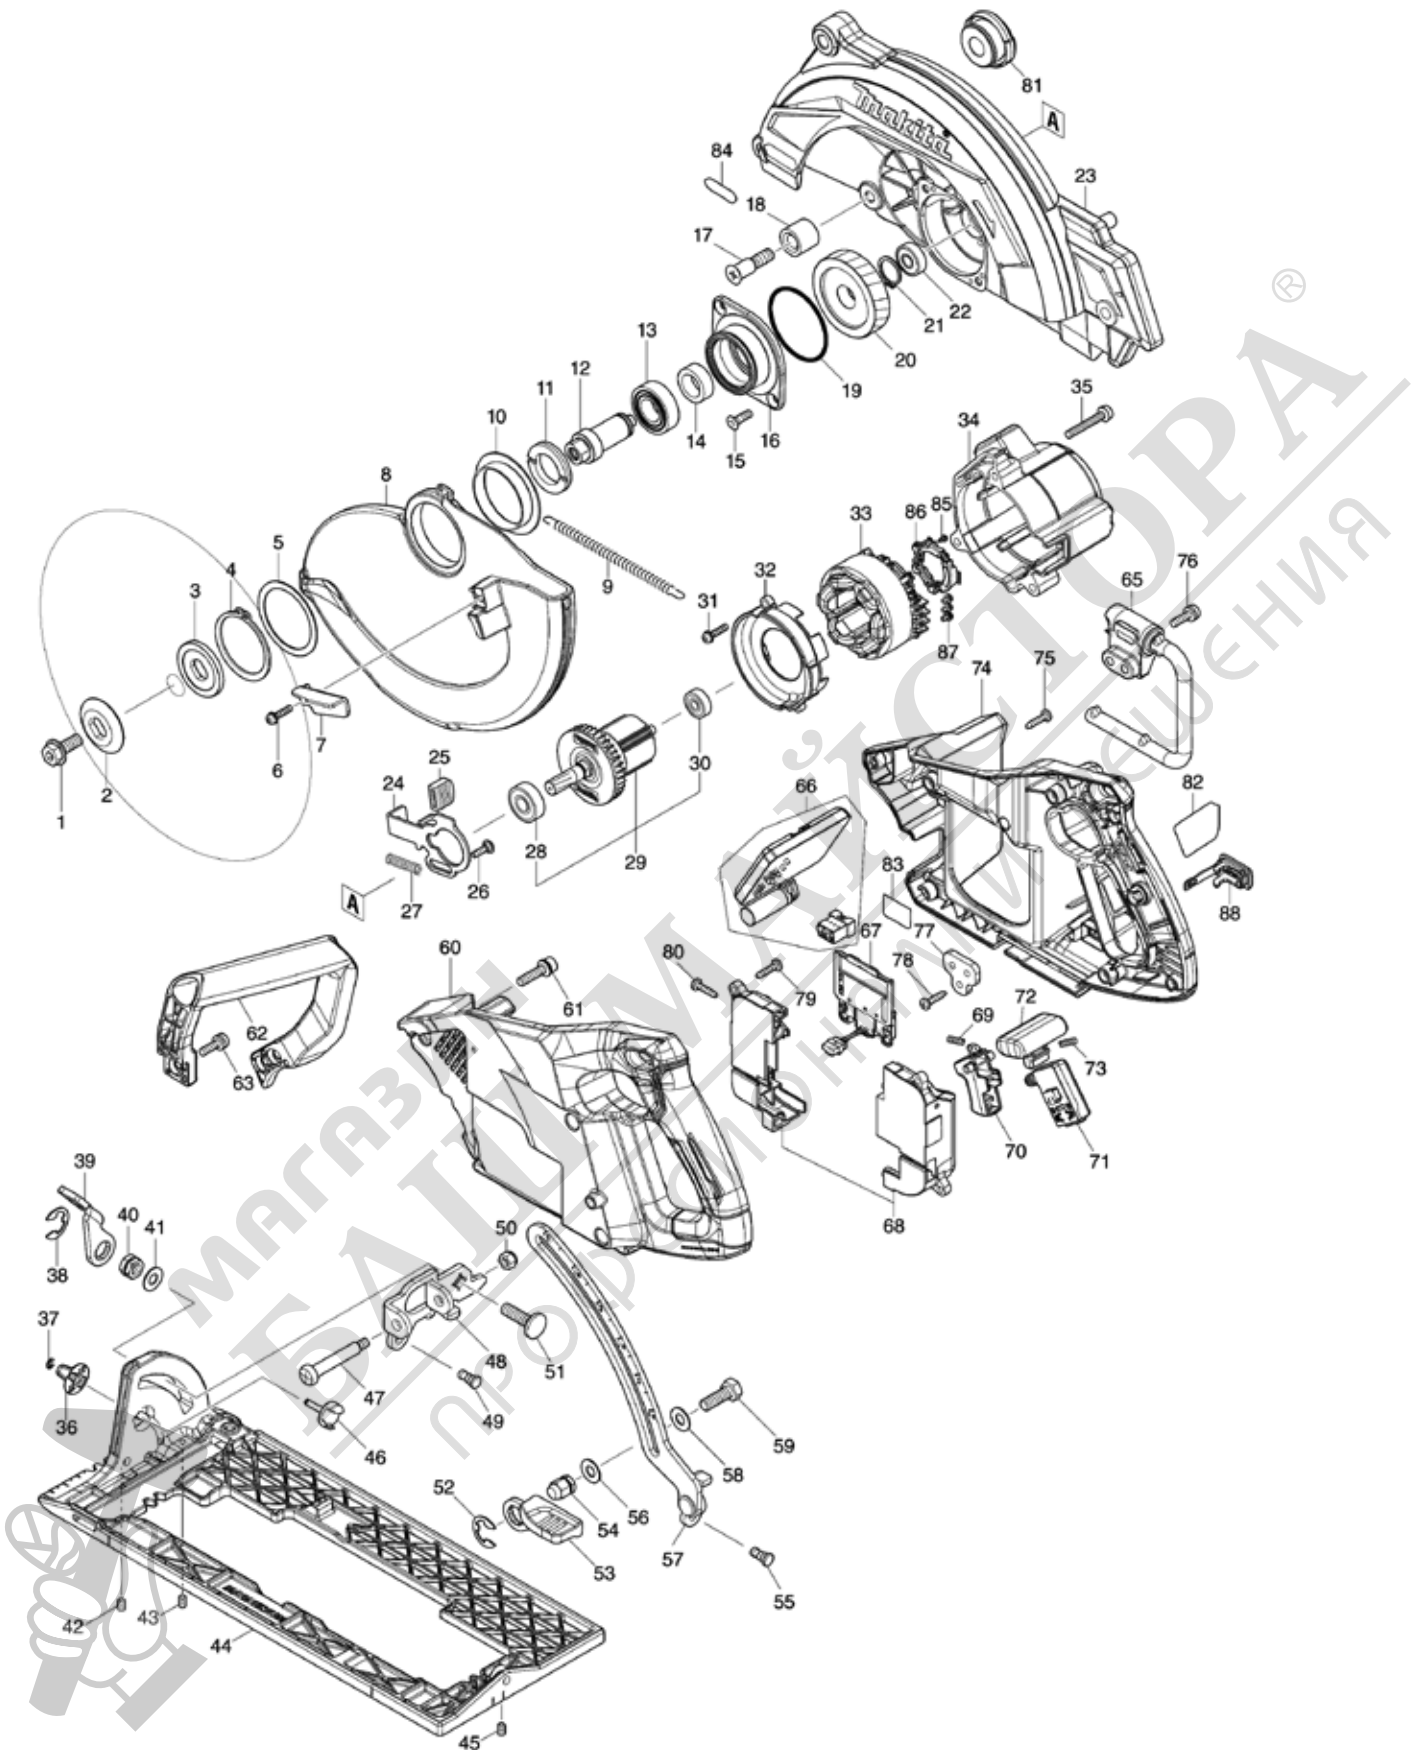

Model No.RS002G 260MM CORDLESS REAR HANDLE SAW

## Model No.RS002G 260MM CORDLESS REAR HANDLE SAW

Item	Parts No.	Description	I/C	QTY	New/Old	Opt. 1	Opt. 2	NOTE
001	266400-6	HEX. SOCKET HEX. BOLT M8X20		1				
002	224613-5	OUTER FLANGE 40		1				
003	224618-5	INNER FLANGE 40		1				
004	961202-2	RETAINING RING S-45		1				
005	267219-6	FLAT WASHER 45		1				
006	911531-3	P.H.SCREW M4X18 WITH WRM		1				
007	271467-1	LEVER 40		1				
008	312A93-4	SAFETY COVER		1				
009	232675-9	TENSION SPRING 7		1				
010	413356-6	SPACER		1				
011	285809-3	BEARING RETAINER 23-36		1				
012	326941-5	SPINDLE		1				
013	211251-2	BALL BEARING 6003LLB		1				
014	257024-9	RING 17		1				
015	265034-2	+ COUNTERSUNK HEAD SCREW M5X16		2				
016	312A94-2	BEARING BOX		1				
017	265B77-6	+COUNTERSUNK HEAD SCREW M8X35		1				
018	262200-2	RUBBER SLEEVE 10		1				
019	213676-6	O RING 53		1				
020	227873-8	HELICAL GEAR 57		1				
021	961057-5	RETAINING RING S-17		1				
022	210029-0	BALL BEARING 608ZZ		1				
023	140Y58-8	BLADE CASE COMPLETE		1				
C10	213434-0	O RING 26		1				
024	347168-4	SHAFT LOCK		1				
025	286039-9	CAP		1				
026	251529-1	+ PAN HEAD SCREW M4X14		1				
027	232381-6	COMPRESSION SPRING 6		1				
028	210059-1	BALL BEARING 6000DDW		1				
029	519667-8	ROTOR ASSY		1				
D10		INC. 28,30						
030	210022-4	BALL BEARING 626DDW		1				
031	911531-3	P.H.SCREW M4X18 WITH WRM		2				
032	413359-0	BAFFLE PLATE		1				
033	629A40-1	STATOR		1				
034	140Y63-5	MOTOR HOUSING COMPLETE		1				
C10	263002-9	RUBBER PIN 4		1				
035	911258-5	PAN HEAD SCREW M5X35		3				
036	457963-5	DIAL 22		1				
037	961017-7	STOP RING E-3		1				
038	257953-6	BOW STOP RING E-12		1				