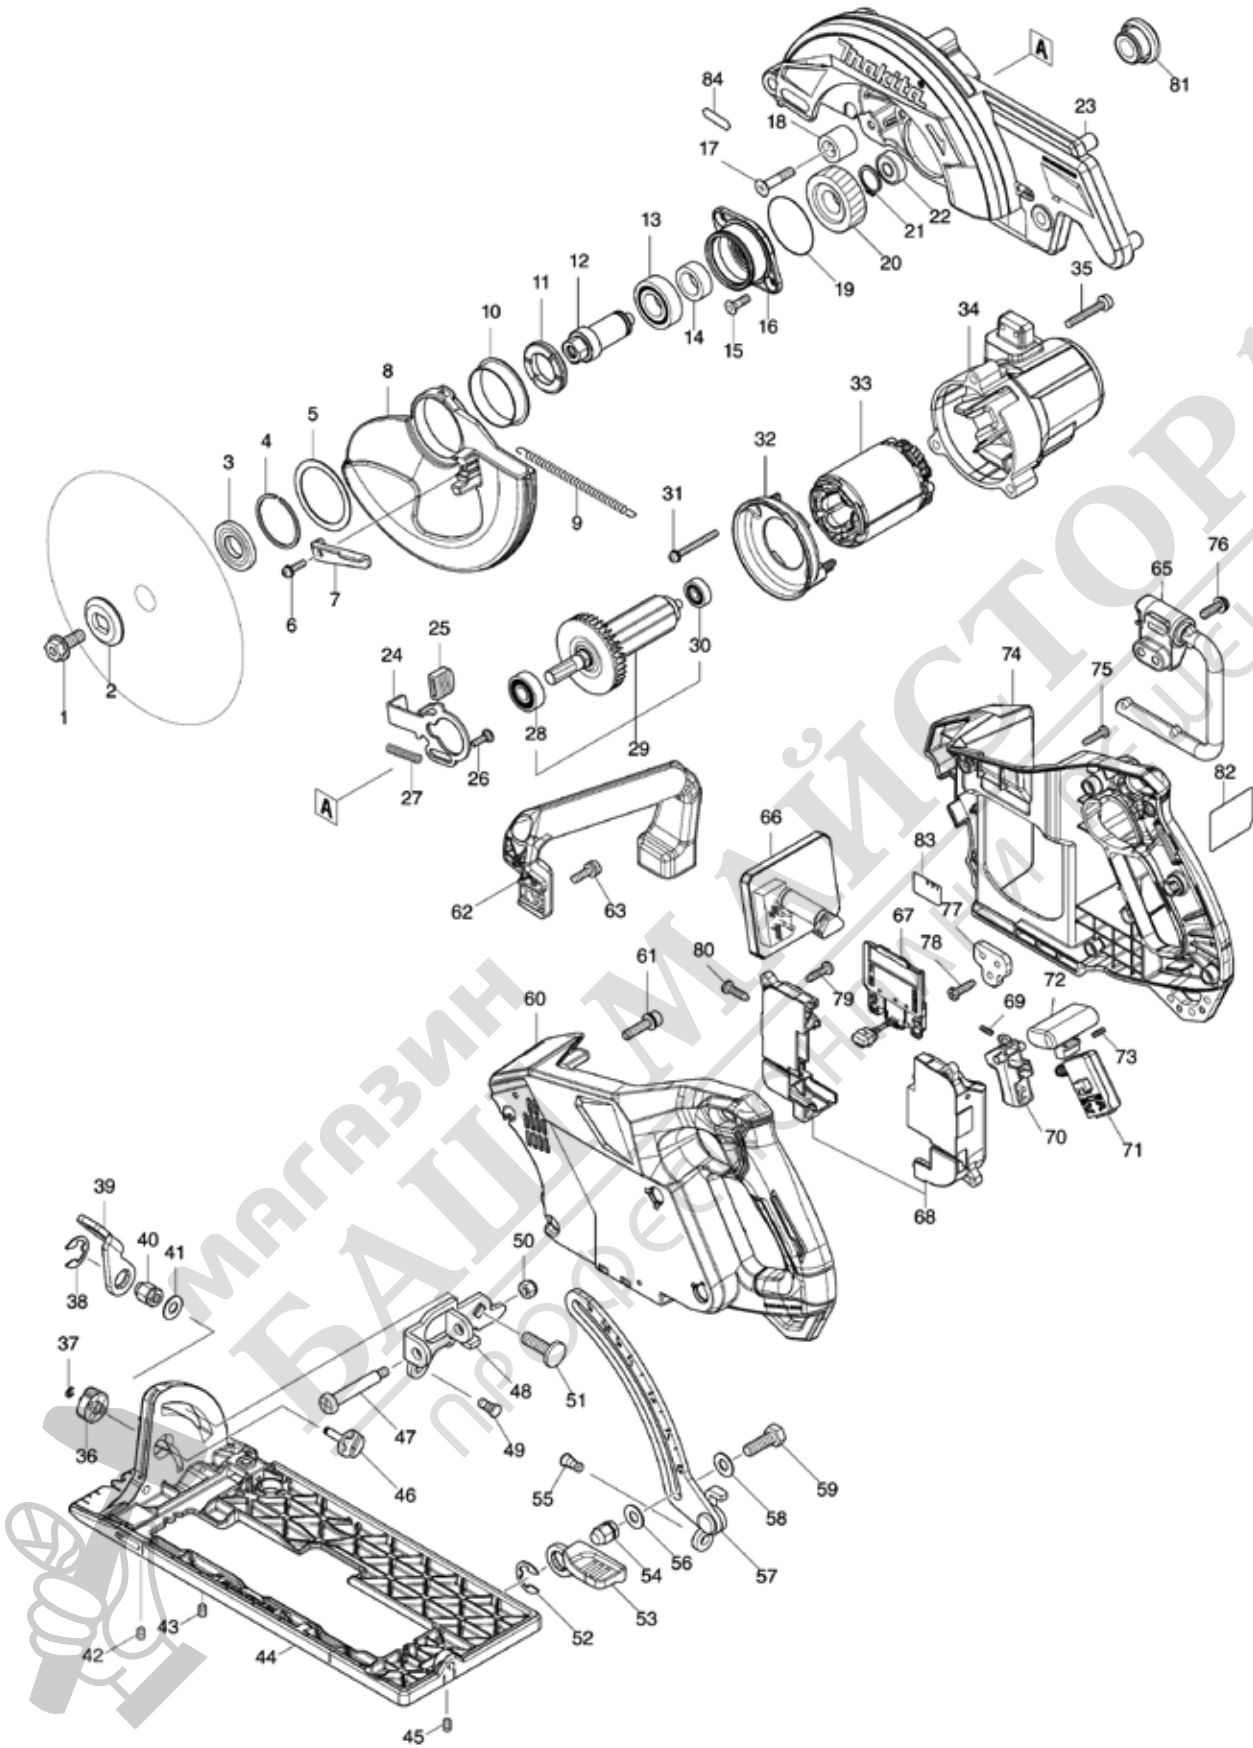

Model No.RS001G 185MM CORDLESS REAR HANDLE SAW