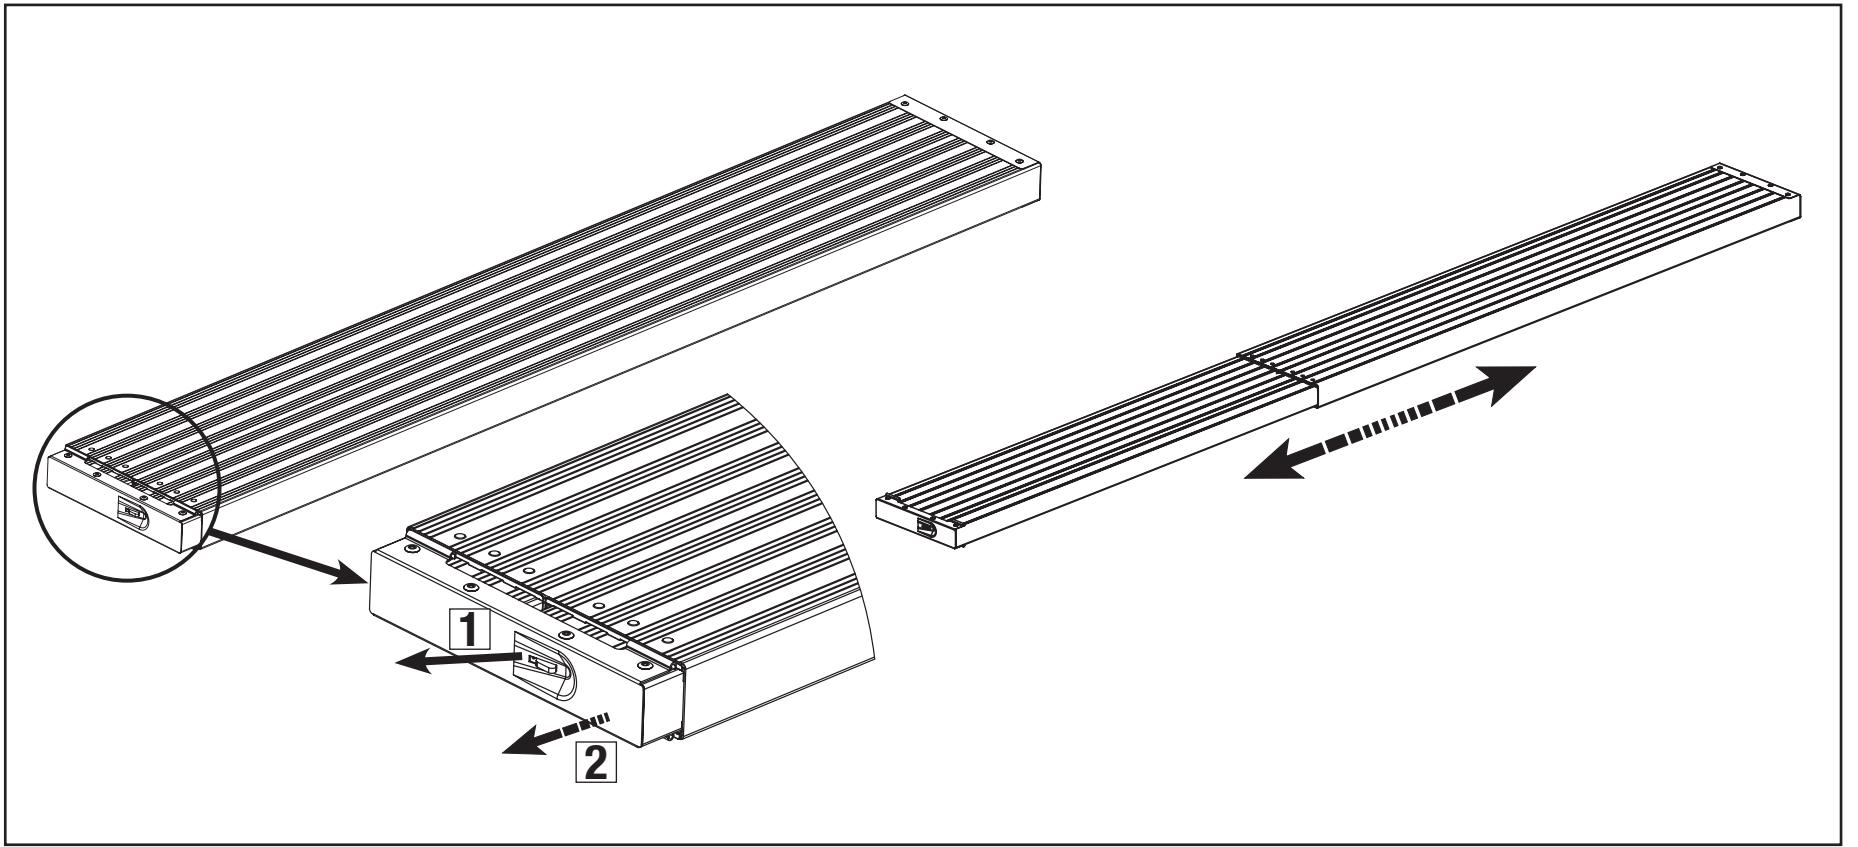

TeleBoard

TeleBoard / BoardStand

TeleSet / BoardStand