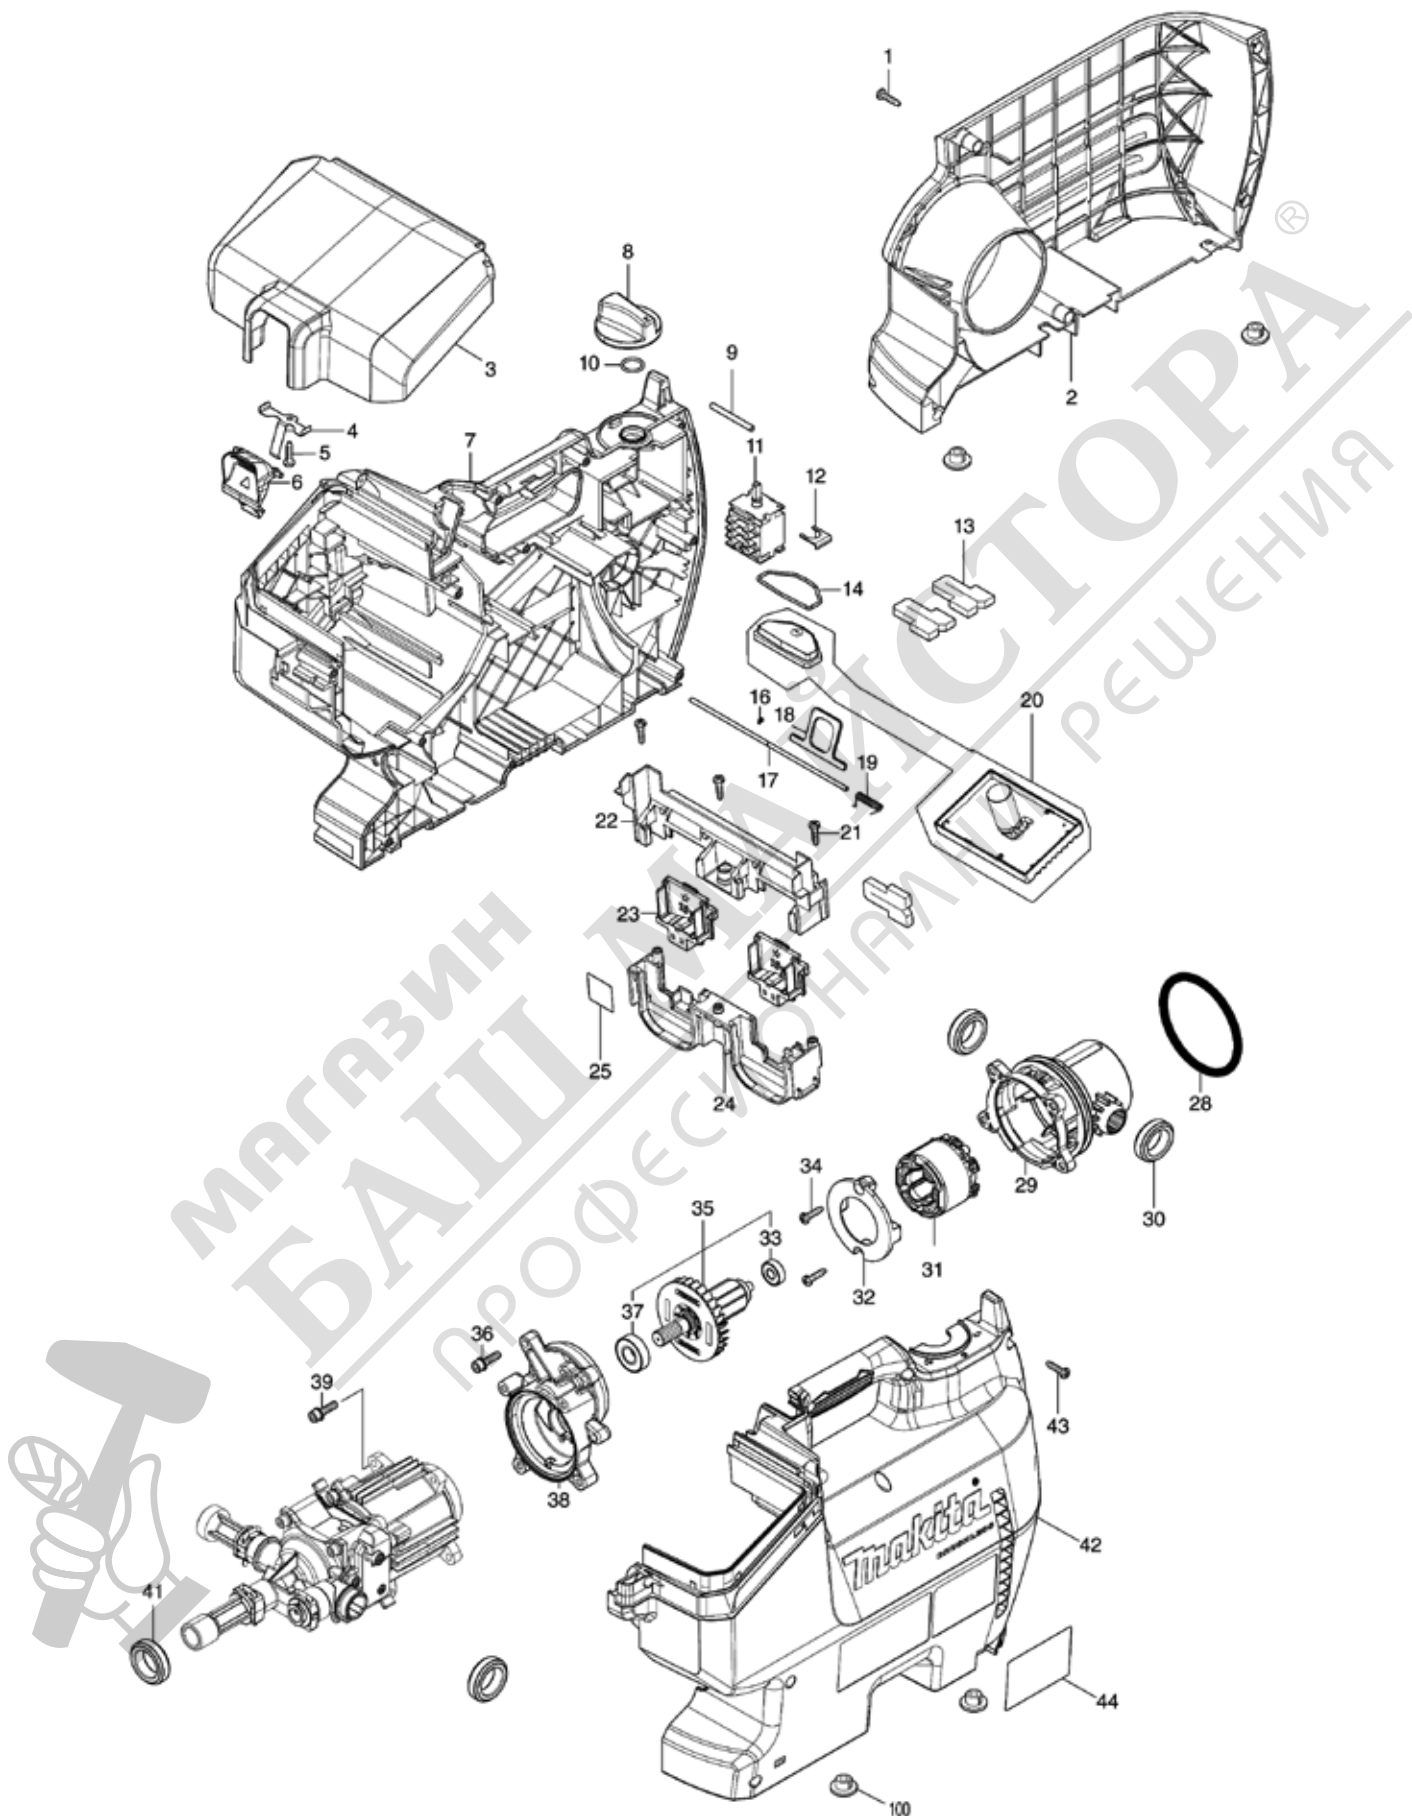

### Model No.DHW080 CORDLESS HIGH PRESSURE WASHER

Model No.DHW080 CORDLESS HIGH PRESSURE WASHER

## Model No.DHW080 CORDLESS HIGH PRESSURE WASHER

Item	Parts No.	Description	I/C	QTY	New/Old	Opt. 1	Opt. 2	NOTE
001	266326-2	TAPPING SCREW 4X18		5				
002	458336-5	ACCESSORY BOX		1				
003	458332-3	BATTERY BOX COVER		1				
004	232471-5	LEAF SPRING		1				
005	266326-2	TAPPING SCREW 4X18		1				
006	459380-5	LOCK LEVER		1				
007	183M37-1	HOUSING SET		1				
C10	809R02-9	CAUTION LABEL		1				
D10		INC. 42						
008	456837-7	SWITCH DIAL 50		1				
009	268292-9	PIN 4		1				
010	213176-6	O RING 14		1				
011	651382-9	SWITCH 1703.4702		1				
012	347530-3	LOCK PLATE		1				
013	422411-3	SPONGE		3				
014	213527-3	O RING 38		1				
016	257926-9	STOP RING E-2.0		1				
017	327333-1	ROD 3		1				
018	347513-3	HOOK		1				
019	232435-9	TORSION SPRING 4		1				
020	620B17-5	CONTROLLER COMPLETE		1				
C10	819R38-0	INDICATION LABEL		1				
021	266326-2	TAPPING SCREW 4X18		3				
022	183M55-9	TERMINAL HOLDER SET		1				
C10	263005-3	RUBBER PIN 6		4				
D10		INC. 24						
023	644809-6	TERMINAL		2				
024	183M55-9	TERMINAL HOLDER SET		1				
C10	263005-3	RUBBER PIN 6		4				
D10		INC. 22						
025	855Y74-4	DHW080 SERIAL NO. LABEL		1				
028	422250-1	RECEIVE RUBBER		1				
029	458326-8	MOTOR HOUSING		1				
030	422409-0	RUBBER CUSHION		2				
031	629414-0	STATOR		1				
032	458327-6	BAFFLE PLATE		1				
033	210062-2	BALL BEARING 607ZZ		1				
034	266326-2	TAPPING SCREW 4X18		2				
035	519570-3	ROTOR ASSEMBLY		1				
D10		INC. 33,37						
036	922233-6	H.S.H.BOLT M5X20 WITH WR		4				
037	211131-2	BALL BEARING 6001DDW		1				