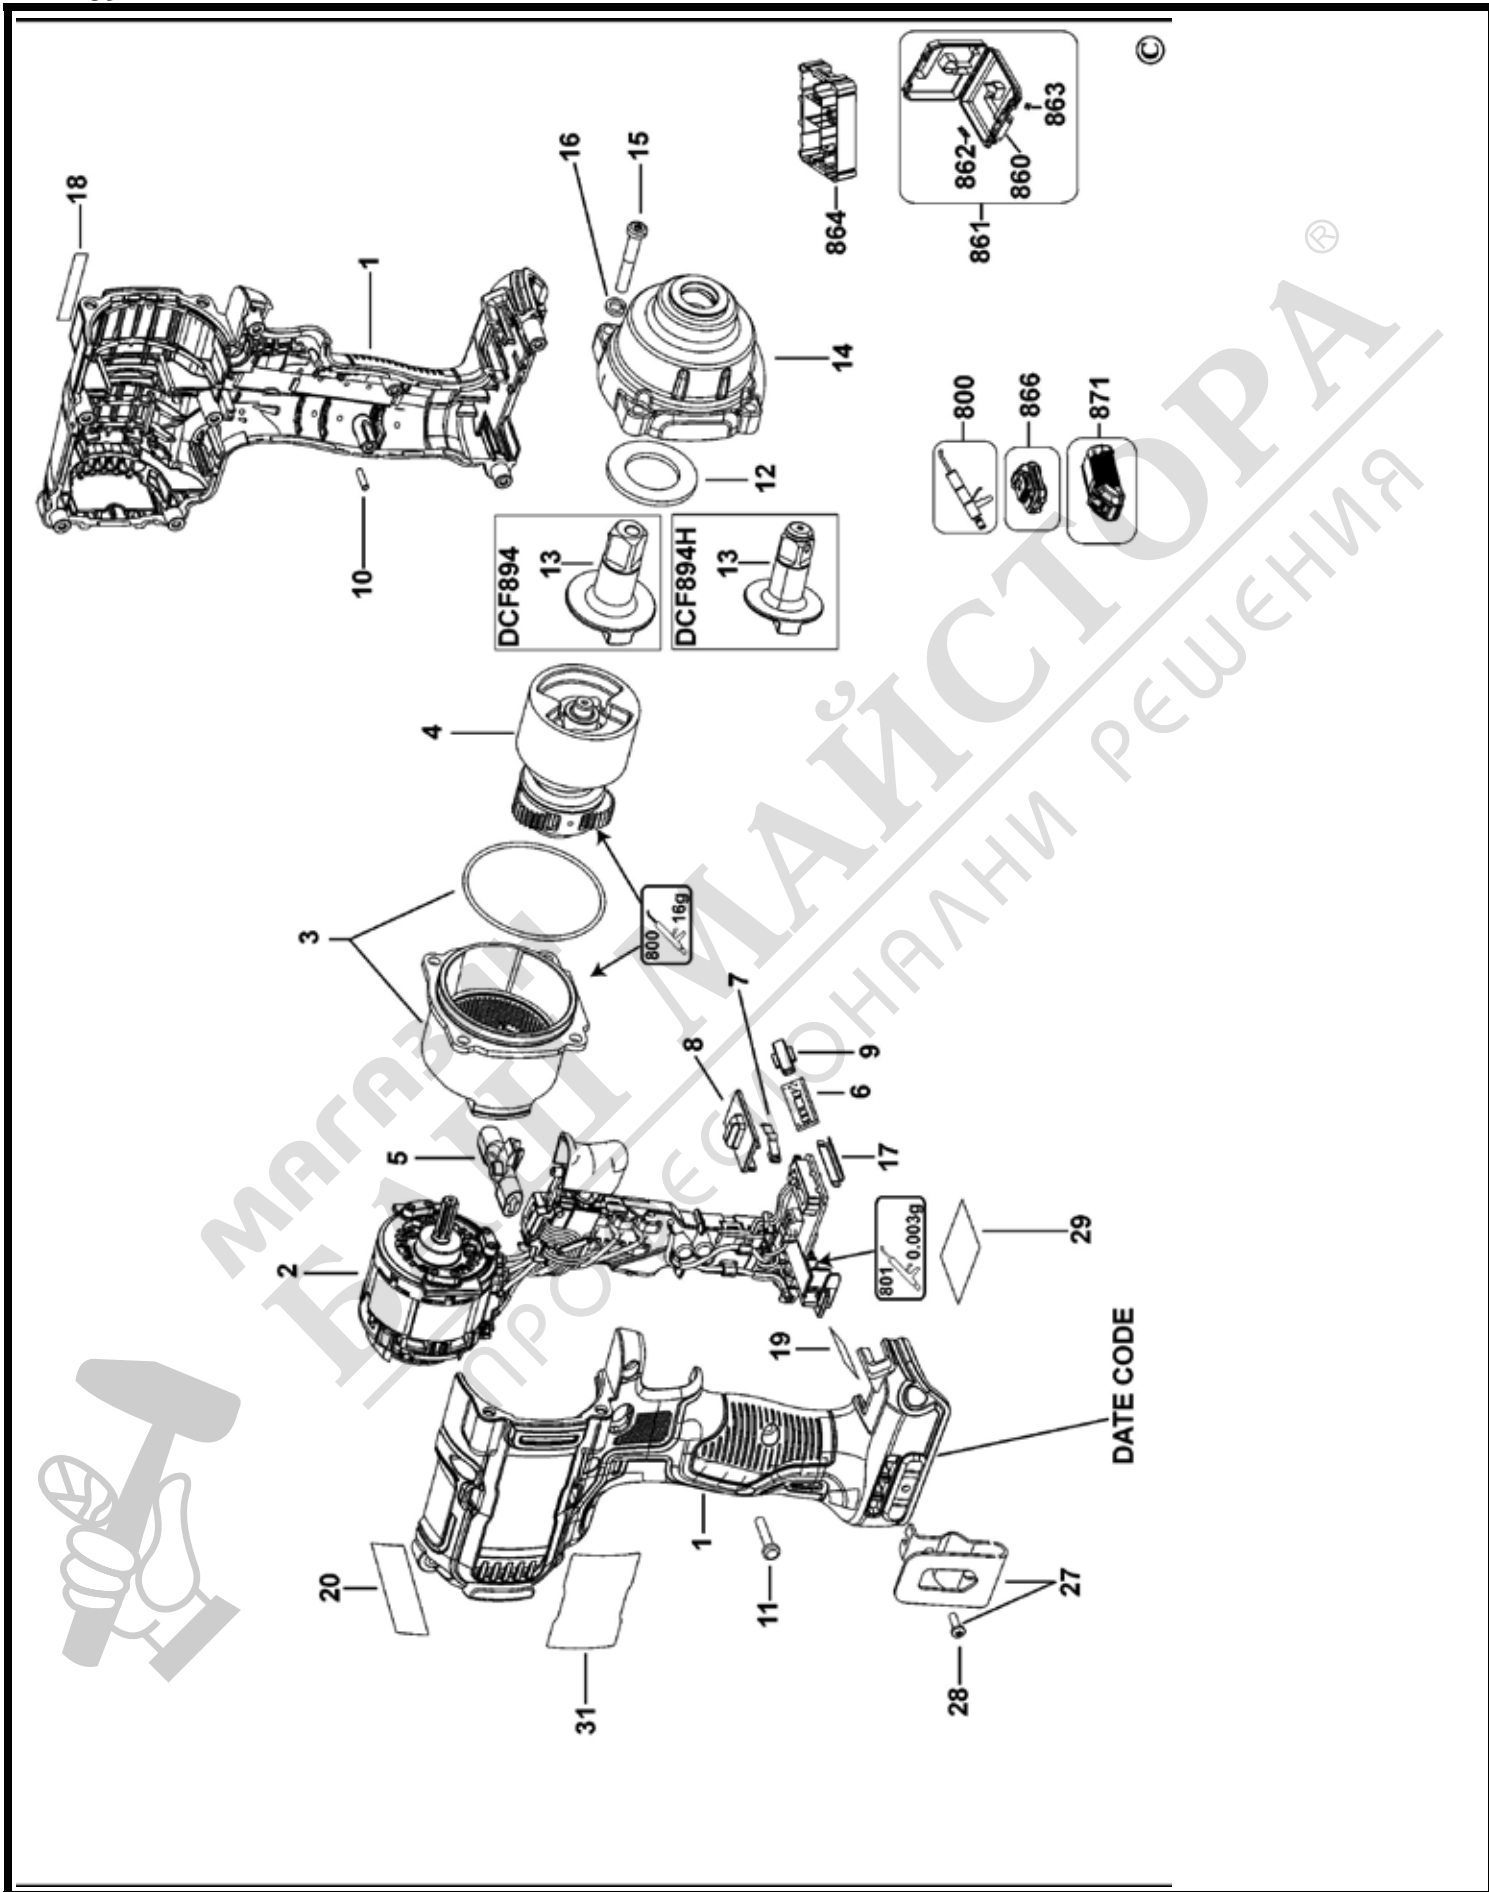

DCF894 IMPACT WRENCH 1

Parts List DCF894 IMPACT WRENCH 1

Item	Part Number	Qty	Part Description	General Description	Other Info	Repair Inst	Markets
1	N552416	1	CLAMSHELL SET			No	QW
2	N574179	1	MOTOR & SWITCH SA			No	QW
3	N536347	1	GEARCASE SA			No	QW
4	N536354	1	IMPACTOR			No	QW
5	N473670	1	ACTUATOR FWD/REV			No	QW
6	N231799	1	LED LIGHT			No	QW
7	N392855	1	DETENT			No	QW
8	N393603	1	SELECTOR			No	QW
9	N394333	1	LENS			No	QW
10	N071836	1	ROLL PIN			No	QW
11	90611830	9	SCREW			No	QW
12	N510740	1	WASHER THRUST			No	QW
13	N536344	1	ANVIL ASSEMBLY		DCF894	No	QW
13	N536975	1	ANVIL ASSEMBLY		DCF894H	No	QW
14	N536356	1	NOSE SA			No	QW
15	N516846	4	SCREW			No	QW
16	N529458	4	WASHER LOCK			No	QW
17	N525535	1	PLATE			No	QW
18	N500821	1	BRAND LABEL			No	QW
19	N484965	1	LABEL			No	QW
20	N484966	1	LABEL			No	QW
27	N086039	1	HOOK			No	QW
28	N042665	1	SCREW			No	QW
29	N439105	1	LABEL			No	QW
31	N769396	1	RATING PLATE		DCF894	No	QW
31	N769434	1	RATING PLATE		DCF894H	No	QW
300	NA012362	1	SERVICE KIT		LANYARD	No	QW
301	N537349	1	STRAP. HOOKED		READY HOOK	No	QW
302	NA012391	2	BRACKET		LANYARD	No	QW
303	NA012370	1	CLIP SA	LANYARD CLIP	BRACKET LANYARD	No	QW
304	N542271	2	SCREW		CLIP MACHINE	No	QW
305	N462739	2	WASHER		SCREW 4 X 8.2 X 1	No	QW

Parts List DCF894 IMPACT WRENCH 1

Item	Part Number	Qty	Part Description	General Description	Other Info	Repair Inst	Markets
800	N017298	1	GREASE	G-2008 Molykote		No	QW
801	N475660	1	GREASE	GREASE, NYE NYOGEL 7		No	QW
860	H1400196008	1	HANDLE			No	QW
861	N279261	1	KITBOX		DCF894NT-	No	QW
862	N409477	1	LATCH		DCF894HNT	No	QW
863	P910190	2	LATCH		DCF894NT-	No	QW
864	N521549	1	INSERT		DCF894HNT	No	QW
866	N394624	1	BATTERY 18V - 5.0AH - 90WH		DCF894P2-	No	QW
871	N450536	1	CHARGER SA	DCS565P2-QW / DCB115	DCF894HP2	No	QW