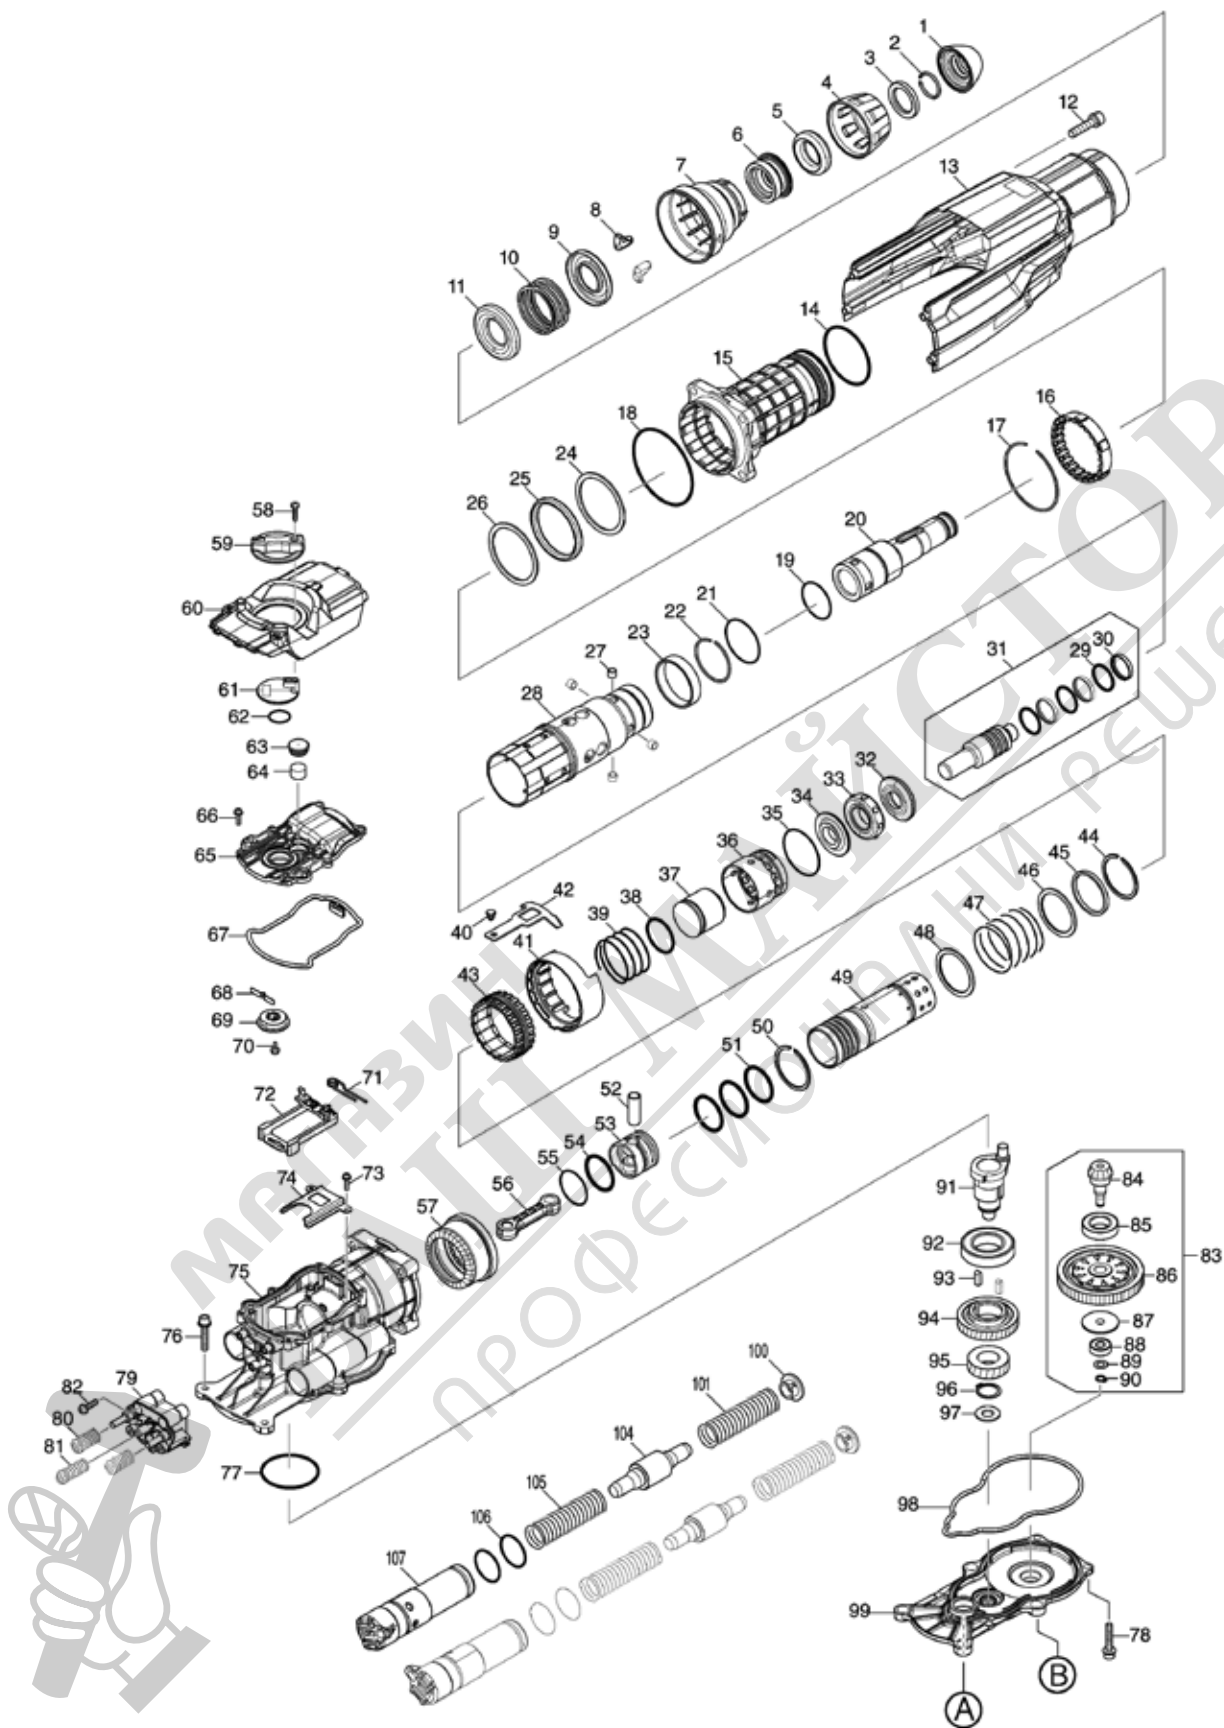

Model No.HR006G 52MM CORDLESS ROTARY HAMMER

Model No.HR006G 52MM CORDLESS ROTARY HAMMER

Model No.HR006G 52MM CORDLESS ROTARY HAMMER

Item	Parts No.	Description	I/C	Qty	New/Old	Opt. 1	Opt. 2	Note
001	286292-7	TOOL HOLDER CAP		1				
002	233948-3	RING SPRING 25		1				
003	257367-9	RING 28		1				
004	454767-6	CHUCK COVER		1				
005	262172-1	RUBBER RING 29		1				
006	327868-2	CHUCK RING		1				
007	454768-4	RELEASE COVER		1				
008	310178-4	TOOL RETAINER		2				
009	346751-4	SPRING GUIDE		1				
010	234317-1	COMPRESSION SPRING 49		1				
011	346751-4	SPRING GUIDE		1				
012	922456-6	HEX. SOCKET HEAD BOLT M8X35		4				
013	140Y01-7	HOUSING COVER COMPLETE		1				
C10	810100-6	CAUTION LABEL		1				
014	213664-3	O RING 60		1				
015	142408-3	BARREL COMPLETE		1				
C10	213663-5	O RING 55		1				
C20	213778-8	OIL SEAL 42		1				
C30	214603-6	PLANE BEARING 49		1				
C40	259056-2	RING SPRING 54		1				
016	454769-2	LOCK SLEEVE		1				
017	259057-0	RING SPRING 74		1				
018	213766-5	O-RING 78		1				
019	213789-3	O-RING 38		1				
020	327735-1	TOOL HOLDER A		1				
021	213779-6	O-RING 45		1				
022	231989-3	RING SPRING 46		1				
023	257353-0	RING 49		1				
024	267477-4	FLAT WASHER 60		1				
025	262171-3	RUBBER RING 60		1				
026	267477-4	FLAT WASHER 60		1				
027	268308-0	PIN 9		4				
028	326362-1	TOOL HOLDER B		1				
029	213394-6	O RING 23		3				
030	213431-6	FLUORIDE RING 28		3				
031	136413-0	IMPACT BOLT ASSY		1				
D10		INC. 29,30						
032	324756-4	RING 20		1				
033	424000-0	RUBBUR RING 24		1				
034	327734-3	SHOULDER WASHER 20		1				
035	213783-5	O-RING 48		1				
036	413263-3	SLIDE SLEEVE		1				