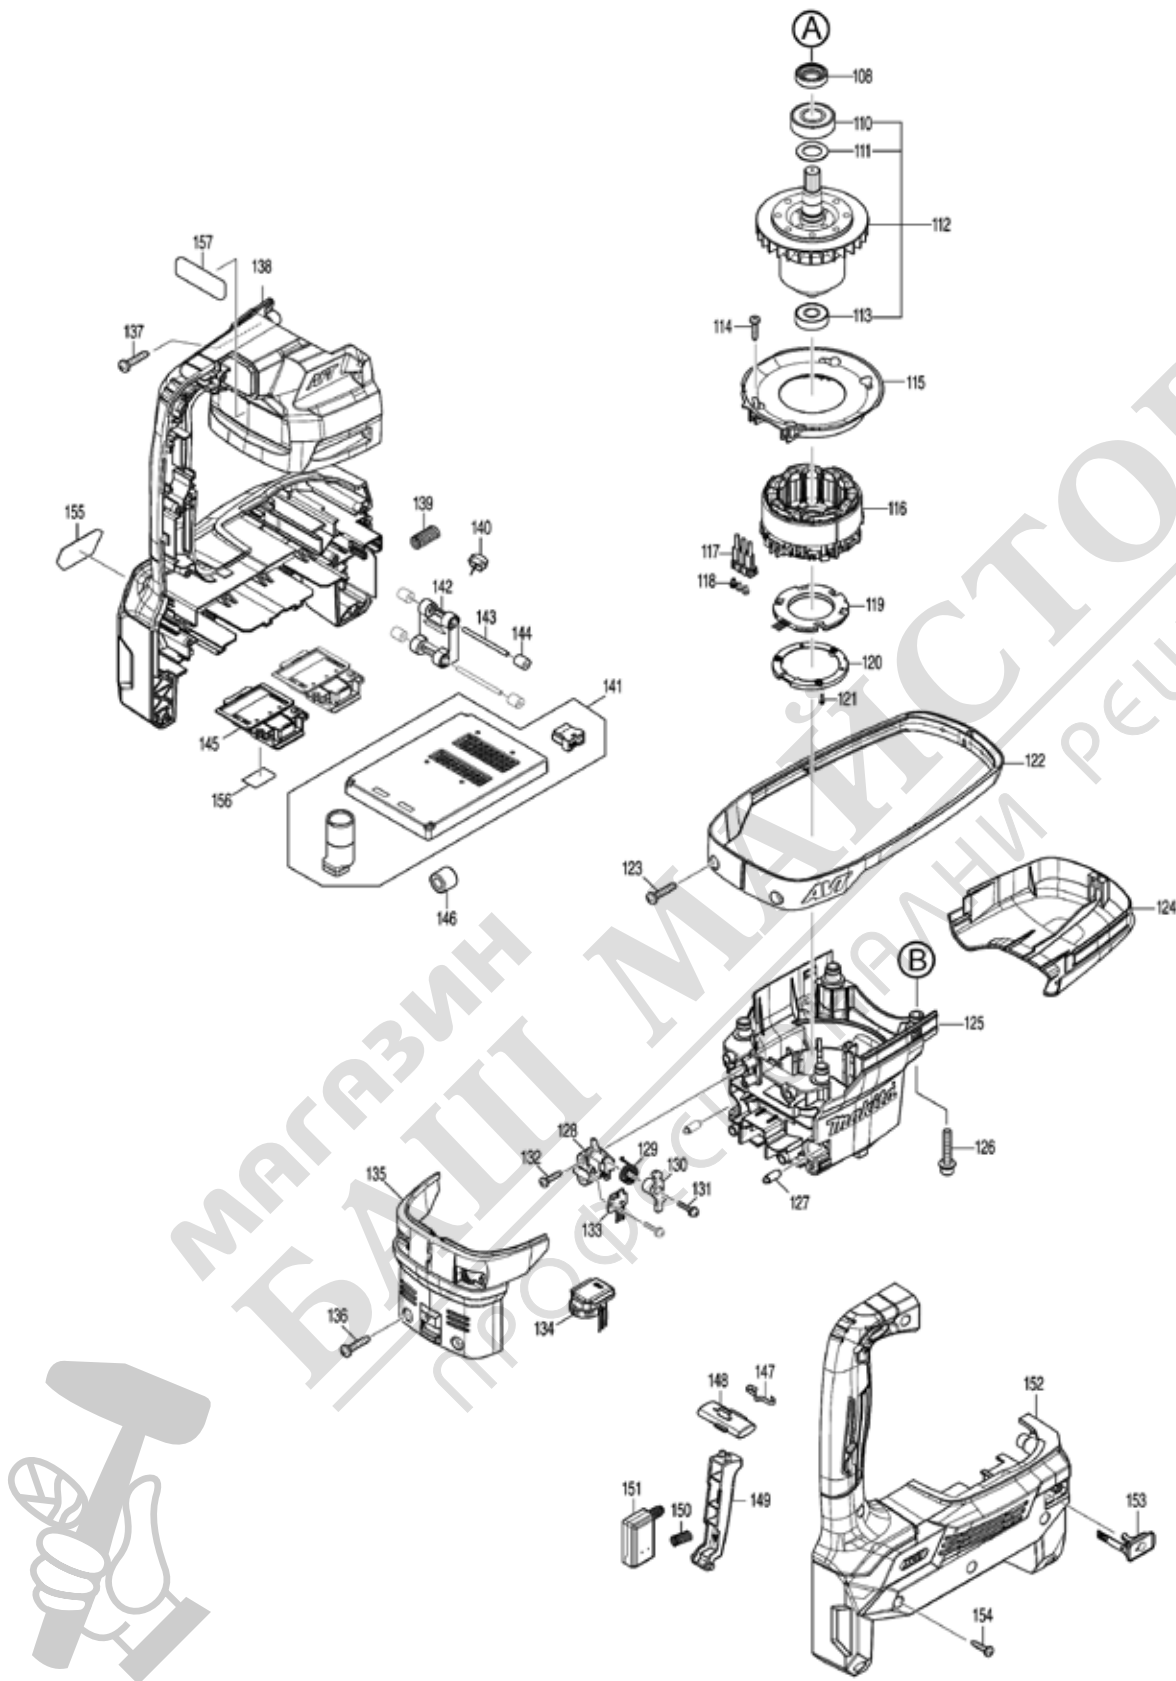

Model No.HR006G 52MM CORDLESS ROTARY HAMMER

Model No.HR006G 52MM CORDLESS ROTARY HAMMER

Model No.HR006G 52MM CORDLESS ROTARY HAMMER

Item	Parts No.	Description	I/C	Qty	New/Old	Opt. 1	Opt. 2	Note
001	286292-7	TOOL HOLDER CAP		1				
002	233948-3	RING SPRING 25		1				
003	257367-9	RING 28		1				
004	454767-6	CHUCK COVER		1				
005	262172-1	RUBBER RING 29		1				
006	327868-2	CHUCK RING		1				
007	454768-4	RELEASE COVER		1				
008	310178-4	TOOL RETAINER		2				
009	346751-4	SPRING GUIDE		1				
010	234317-1	COMPRESSION SPRING 49		1				
011	346751-4	SPRING GUIDE		1				
012	922456-6	HEX. SOCKET HEAD BOLT M8X35		4				
013	140Y01-7	HOUSING COVER COMPLETE		1				
C10	810100-6	CAUTION LABEL		1				
014	213664-3	O RING 60		1				
015	142408-3	BARREL COMPLETE		1				
C10	213663-5	O RING 55		1				
C20	213778-8	OIL SEAL 42		1				
C30	214603-6	PLANE BEARING 49		1				
C40	259056-2	RING SPRING 54		1				
016	454769-2	LOCK SLEEVE		1				
017	259057-0	RING SPRING 74		1				
018	213766-5	O-RING 78		1				
019	213789-3	O-RING 38		1				
020	327735-1	TOOL HOLDER A		1				
021	213779-6	O-RING 45		1				
022	231989-3	RING SPRING 46		1				
023	257353-0	RING 49		1				
024	267477-4	FLAT WASHER 60		1				
025	262171-3	RUBBER RING 60		1				
026	267477-4	FLAT WASHER 60		1				
027	268308-0	PIN 9		4				
028	326362-1	TOOL HOLDER B		1				
029	213394-6	O RING 23		3				
030	213431-6	FLUORIDE RING 28		3				
031	136413-0	IMPACT BOLT ASSY		1				
D10		INC. 29,30						
032	324756-4	RING 20		1				
033	424000-0	RUBBUR RING 24		1				
034	327734-3	SHOULDER WASHER 20		1				
035	213783-5	O-RING 48		1				
036	413263-3	SLIDE SLEEVE		1				