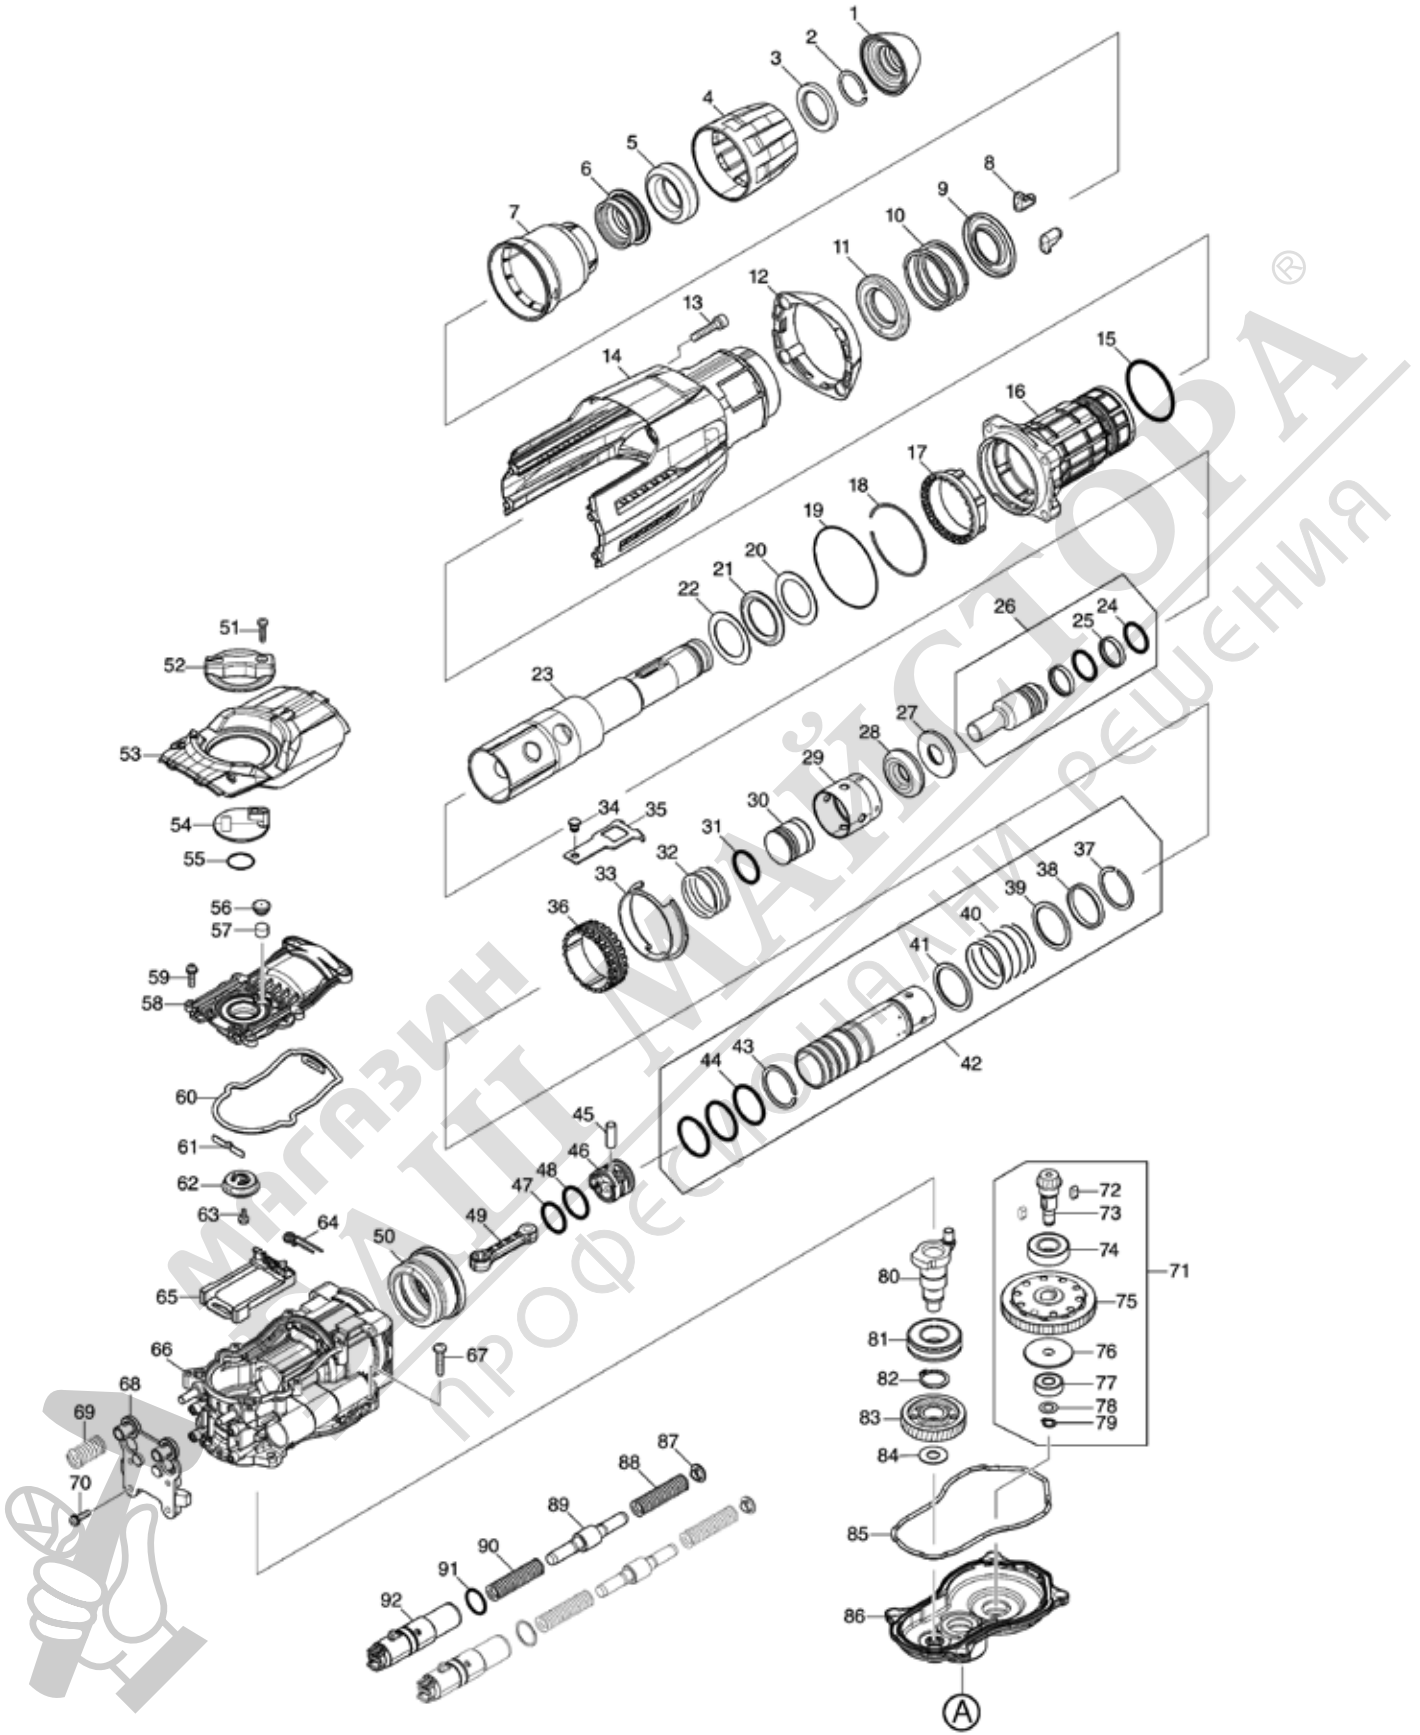

Model No.HR005G 40MM CORDLESS ROTARY HAMMER

Model No.HR005G 40MM CORDLESS ROTARY HAMMER

## Model No.HR005G 40MM CORDLESS ROTARY HAMMER

Item	Parts No.	Description	I/C	QTY	New/Old	Opt. 1	Opt. 2	NOTE
001	286292-7	TOOL HOLDER CAP		1				
002	233948-3	RING SPRING 25		1				
003	257308-5	RING 28		1				
004	454330-5	CHUCK COVER		1				
005	262167-4	RUBBER RING 30		1				
006	326272-2	CHUCK RING		1				
007	454331-3	RELEASE COVER		1				
008	310257-8	TOOL RETAINER		2				
009	346670-4	SPRING GUIDE		1				
010	234288-2	COMPRESSION SPRING 46		1				
011	346670-4	SPRING GUIDE		1				
012	424560-2	HOUSING CAP		1				
013	922351-0	HEX. SOCKET HEAD BOLT M6X30		4				
014	141957-7	HOUSING COVER A COMPLETE		1				
C10	810100-6	CAUTION LABEL		1				
015	213615-6	O RING 46		1				
016	141956-9	BARREL COMPLETE		1				
C10	213490-0	OIL SEAL 32		1				
C20	213492-6	O-RING 32		1				
C30	233963-7	RING SPRING 45		1				
017	454337-1	LOCK SLEEVE		1				
018	234290-5	RING SPRING 59		1				
019	213707-1	O RING 65		1				
020	267469-3	FLAT WASHER 32		1				
021	262168-2	RUBBER RING 32		1				
022	267469-3	FLAT WASHER 32		1				
023	326268-3	TOOL HOLDER		1				
024	213317-4	O RING 20		2				
025	213392-0	FLUORIDE RING 25		2				
026	136377-8	IMPACT BOLT ASSY		1				
D10		INC. 24,25						
027	326274-8	RING 17		1				
028	262166-6	RUBBER RING 18		1				
029	454347-8	SLIDE SLEEVE		1				
030	326270-6	STRIKER		1				
031	213695-2	O-RING 22		1				
032	234289-0	COMPRESSION SPRING 33		1				
033	346673-8	GUIDE RING		1				
034	256548-2	FLAT FILLISTER HEAD PIN 6		1				
035	346671-2	LINK PLATE		1				
036	313255-1	DRIVING SLEEVE		1				