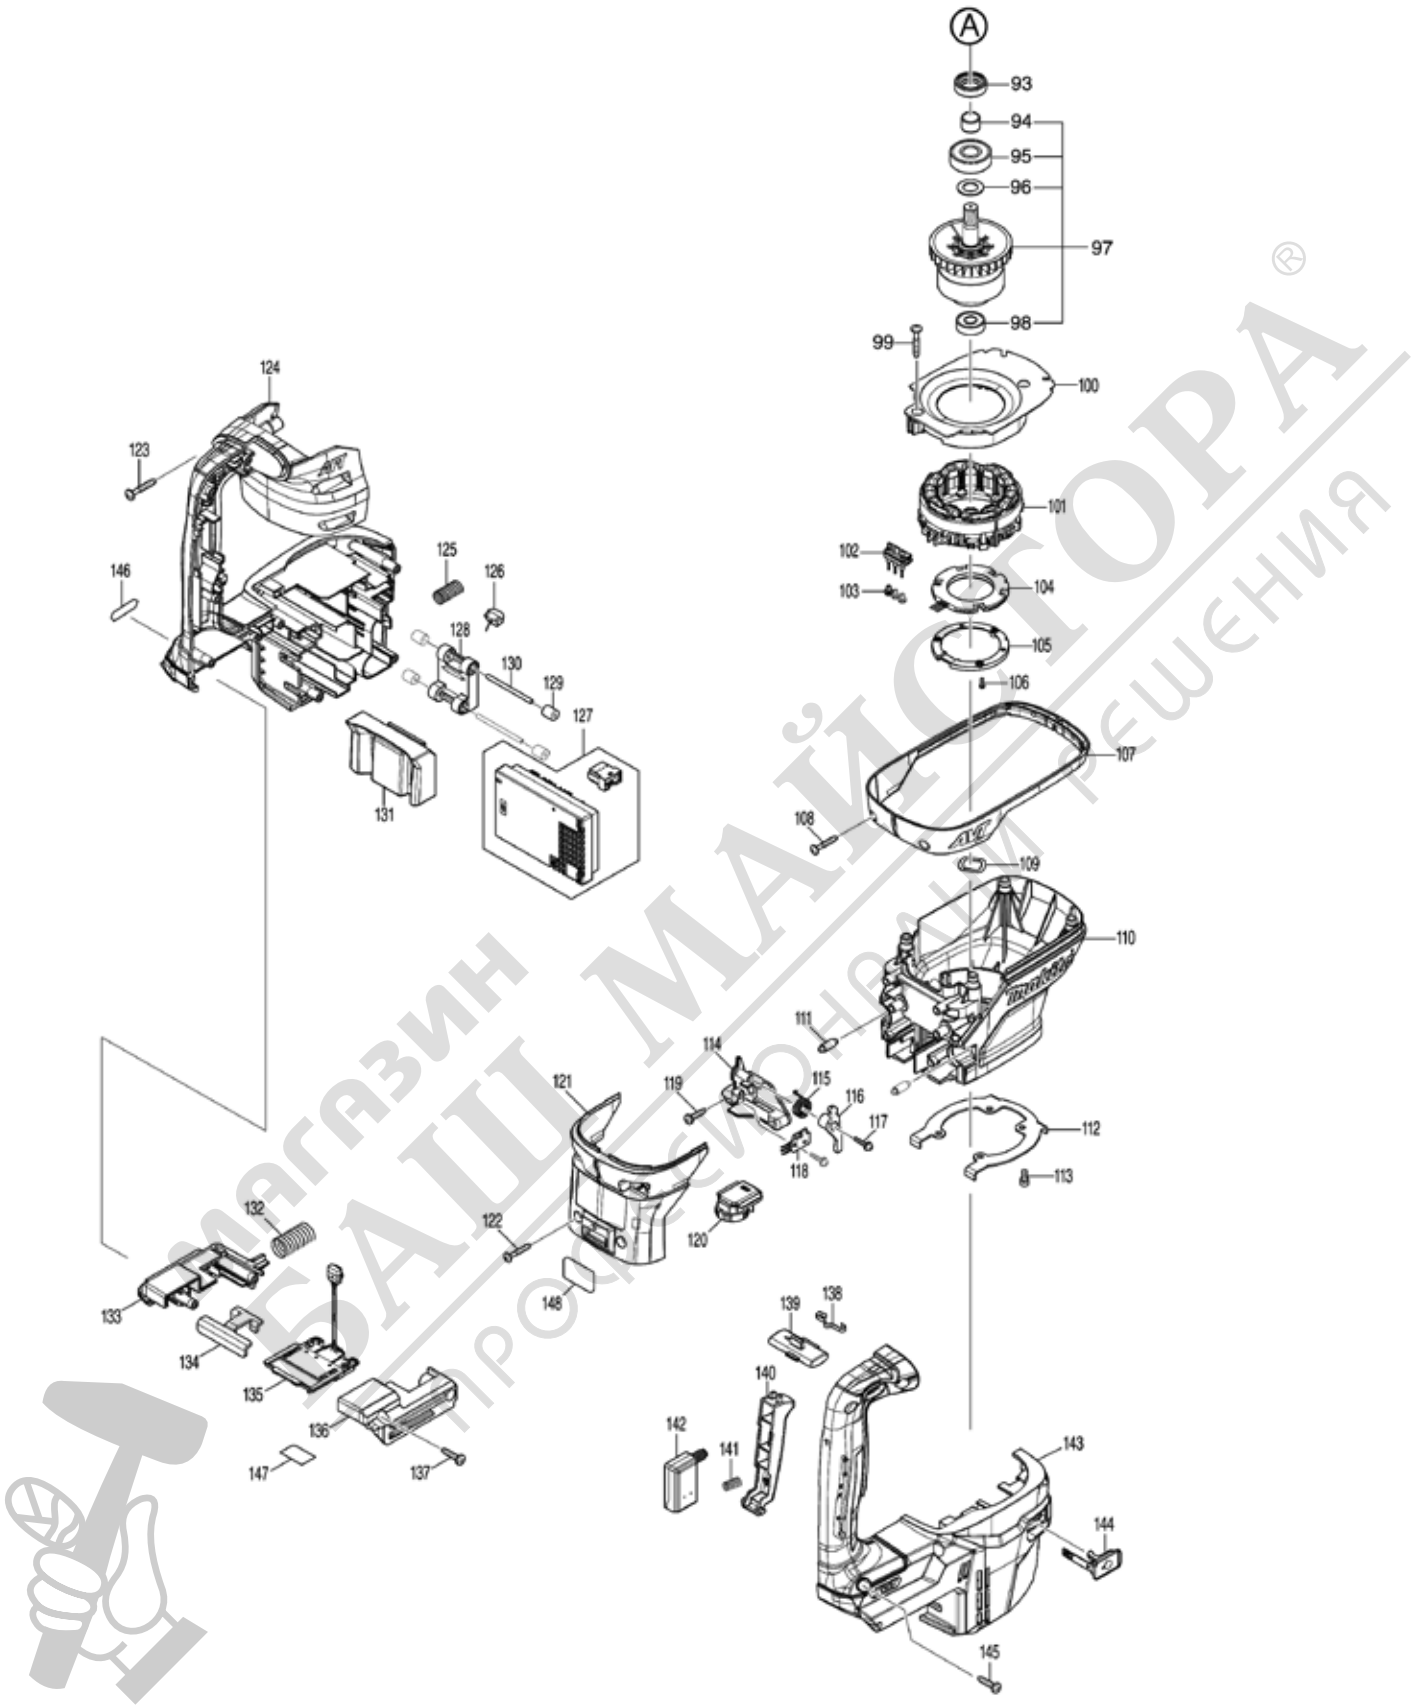

Model No.HR005G 40MM CORDLESS ROTARY HAMMER

Model No.HR005G 40MM CORDLESS ROTARY HAMMER

## Model No.HR005G 40MM CORDLESS ROTARY HAMMER

Item	Parts No.	Description	I/C	QTY	New/Old	Opt. 1	Opt. 2	NOTE
001	286292-7	TOOL HOLDER CAP		1				
002	233948-3	RING SPRING 25		1				
003	257308-5	RING 28		1				
004	454330-5	CHUCK COVER		1				
005	262167-4	RUBBER RING 30		1				
006	326272-2	CHUCK RING		1				
007	454331-3	RELEASE COVER		1				
008	310257-8	TOOL RETAINER		2				
009	346670-4	SPRING GUIDE		1				
010	234288-2	COMPRESSION SPRING 46		1				
011	346670-4	SPRING GUIDE		1				
012	424560-2	HOUSING CAP		1				
013	922351-0	HEX. SOCKET HEAD BOLT M6X30		4				
014	141957-7	HOUSING COVER A COMPLETE		1				
C10	810100-6	CAUTION LABEL		1				
015	213615-6	O RING 46		1				
016	141956-9	BARREL COMPLETE		1				
C10	213490-0	OIL SEAL 32		1				
C20	213492-6	O-RING 32		1				
C30	233963-7	RING SPRING 45		1				
017	454337-1	LOCK SLEEVE		1				
018	234290-5	RING SPRING 59		1				
019	213707-1	O RING 65		1				
020	267469-3	FLAT WASHER 32		1				
021	262168-2	RUBBER RING 32		1				
022	267469-3	FLAT WASHER 32		1				
023	326268-3	TOOL HOLDER		1				
024	213317-4	O RING 20		2				
025	213392-0	FLUORIDE RING 25		2				
026	136377-8	IMPACT BOLT ASSY		1				
D10		INC. 24,25						
027	326274-8	RING 17		1				
028	262166-6	RUBBER RING 18		1				
029	454347-8	SLIDE SLEEVE		1				
030	326270-6	STRIKER		1				
031	213695-2	O-RING 22		1				
032	234289-0	COMPRESSION SPRING 33		1				
033	346673-8	GUIDE RING		1				
034	256548-2	FLAT FILLISTER HEAD PIN 6		1				
035	346671-2	LINK PLATE		1				
036	313255-1	DRIVING SLEEVE		1				