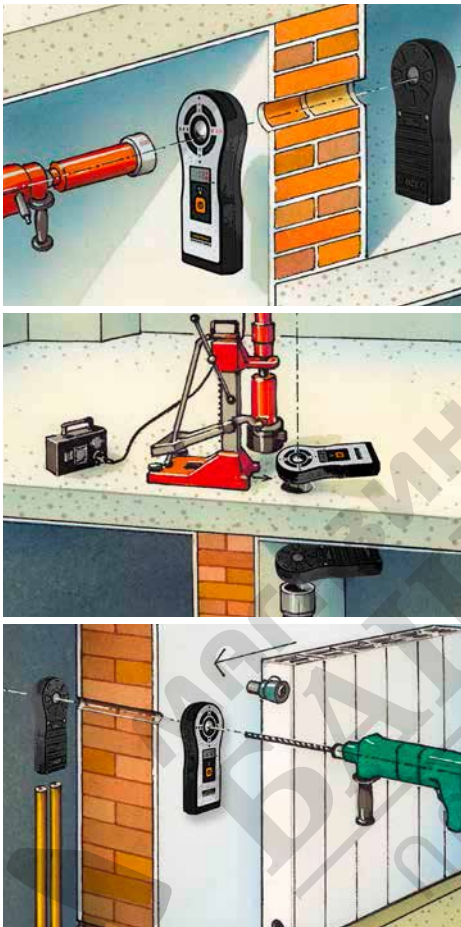

Laserliner®

CenterScanner Plus

Professional drill guide for reliable determination of entry and exit points of wall and ceiling drill holes

Rev.0317

- Comprising a transmitter and receiver, the system facilitates **straightforward alignment of the drill channel** up to a wall thickness of 150 cm
- Accurate detection of the entry and exit positions by means of **clearly visible LED indicators** and **acoustic signals**
- Easily accessible **marking tools** in the transmitter and receiver to determine the entry and exit positions
- **Ability to calculate the required drilling depth** up to 200 cm with the integrated LCD display
- Transmitter TX with **integrated metal and voltage detection** to avoid drilling holes in the wrong place
- **Visual and acoustic warning** when foreign objects are detected

TECHNICAL DATA

CENTERSCANNER PLUS REC V
INDICATORS 13 LEDs, acoustic warning signal
LED DISPLAY 3 x 7 segment
MEASURING DEPTH Position detection: 2–150 cm wall thickness Depth display: 2–200 cm drilling depth
ACCURACY typical 3% of measuring depth
OPERATING TIME approx. 20h
OPERATING CONDITIONS -30°C ... 40°C, humidity < 80%, no condensation
STORAGE CONDITIONS -40°C ... 60°C, humidity < 80%, no condensation
POWER SUPPLY 3 x 1,5 V alkaline batteries (type AAA)
DIMENSIONS (W x H x D) 75 x 172 x 28 mm
WEIGHT (incl. batteries) 210 g
CENTERSCANNER PLUS TX
INDICATORS 11 LEDs, acoustic warning signal
OPERATING TIME approx. 12h
OPERATING CONDITIONS -30°C ... 40°C, humidity < 80%, no condensation
STORAGE CONDITIONS -40°C ... 60°C, humidity < 80%, no condensation
POWER SUPPLY 3 x 1,5 V alkaline batteries (type AAA)
DIMENSIONS (W x H x D) 75 x 172 x 28 mm
WEIGHT (incl. batteries) 200 g

Clearly visible LED indicators

Easily accessible marking aids

Integrated LCD display

CenterScanner Plus

- inclusive carrying case
- + CenterScanner Plus REC V
- + CenterScanner Plus TX
- + Batteries
- + Adhesive kit
- + Sliding pads (4x)