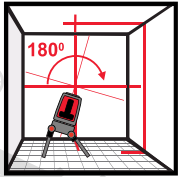

873 PROLASER® VECTOR

Patented

The Red Genie with the 3 Laser Beam

INDOOR
OUTDOOR
AND TILT
MODE

FEATURES

- 3 Red laser beams, including:
 - 1 Horizontal
 - 2 Vertical (with a 90° intersection)
- Laser range:
 - Indoor: 30m (100')
 - Outdoor with detector: 50m (165')
- Accuracy: 0.2mm/m (0.0002"/")
- Self-leveling range ±3°
- Manual mode for angular layout/ tilted marking
- Visual and audible "Out of level" warning
- Strong folding legs for angle mounting
- Shock resistant rubber casing
- Tripod ready: 1/4" thread

INCLUDES

- Tripod adaptor for 5/8" thread (841) and soft carry case

FIELDS OF APPLICATION

- Aligning tiles, cabinets, borders, moldings and trims
- Door and window installation
- Acoustic ceiling and drywall work