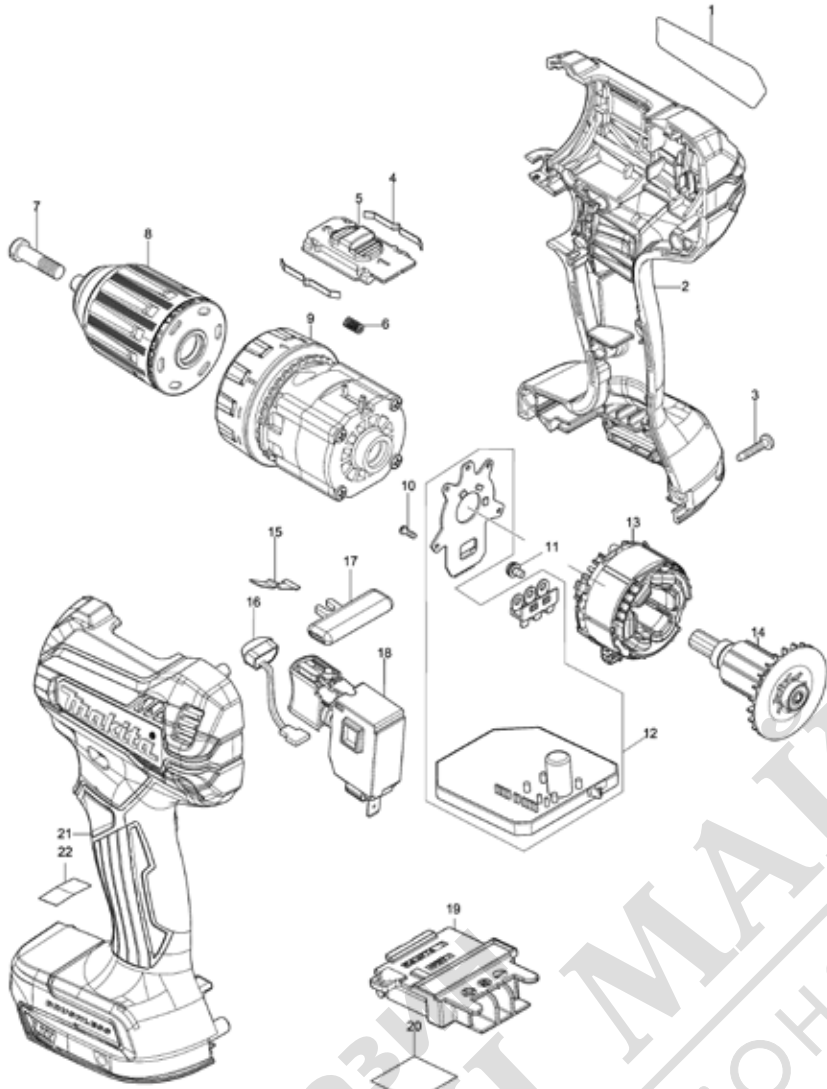

Model No.DDF485 CORDLESS DRIVER DRILL