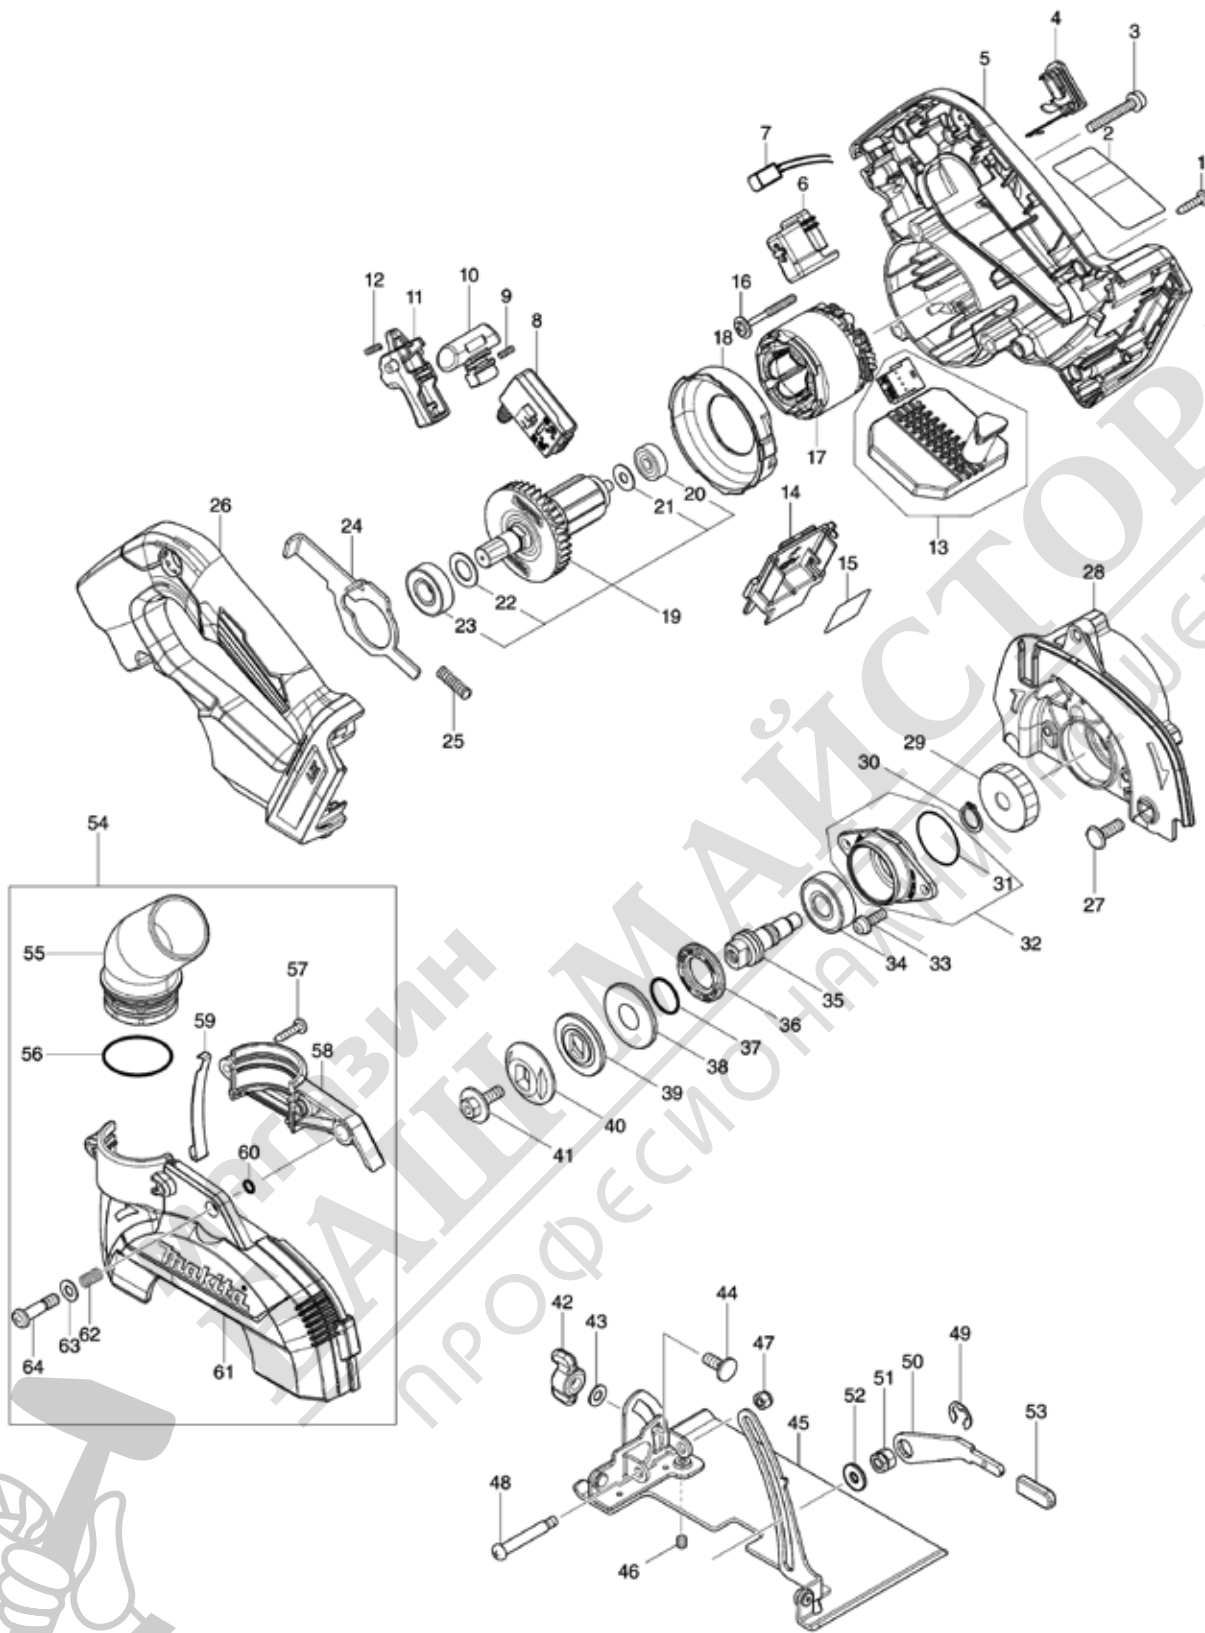

Model No.DCC500 125MM CORDLESS DUSTLESS CUTTER

МАКИТА
ПРОФЕСИОНАЛНА
ИНСТРУМЕНТАРИЯ

Model No.DCC500 125MM CORDLESS DUSTLESS CUTTER

Item	Parts No.	Description	I/C	Qty	New/Old	Opt. 1	Opt. 2	Note
001	266326-2	TAPPING SCREW 4X18		6				
002	858D79-7	DCC500 NAME PLATE		1				
003	911258-5	PAN HEAD SCREW M5X35		3				
004	140F99-0	CAP COMPLETE		1				
C10	213218-6	O RING 16		1				
C20	818H07-8	CAP LABEL		1				
005	140Y20-3	MOTOR HOUSING COMPLETE		1				
C10	263005-3	RUBBER PIN 6		3				
006	459256-6	HOLDER		1				
007	620936-3	LED CIRCUIT		1				
008	651083-9	SWITCH C3XA-1PSPM		1				
009	231433-0	COMPRESSION SPRING 4		1				
010	459264-7	LOCK OFF BUTTON		1				
011	458594-3	SWITCH LEVER		1				
012	231433-0	COMPRESSION SPRING 4		1				
013	620E44-0	CONTROLLER		1				
014	643874-2	TERMINAL		1				
015	858D86-0	DCC500 SERIAL NO. LABEL		1				
016	265679-6	TAPPING SCREW 4X40		2				
017	629A39-6	STATOR		1				
018	413291-8	BAFFLE PLATE		1				
019	519665-2	ROTOR ASS'Y		1				
D10		INC. 20-23						
020	210022-4	BALL BEARING 626DDW		1				
021	253332-6	THIN WASHER 6		1				
022	253744-3	FLAT WASHER 12		1				
023	211131-2	BALL BEARING 6001DDW		1				
024	347785-0	SHAFT LOCK		1				
025	232667-8	COMPRESSION SPRING 6		1				
026	140Y24-5	HANDLE COVER COMPLETE		1				
C10	263005-3	RUBBER PIN 6		2				
027	251586-9	FLAT HEAD SQUARE NECK BOLT M6X		1				
028	140Y21-1	GEAR HOUSING COMPLETE		1				
C10	213430-8	O RING 28		1				
029	227855-0	HELICAL GEAR 45		1				
030	961052-5	RETAINING RING S-12		1				
031	213444-7	O RING 30		1				
032	135948-8	BEARING BOX ASSEMBLY		1				
D10		INC. 31						
033	911223-4	PAN HEAD SCREW M5X16		2				
034	211129-9	BALL BEARING 6201DDW		1				
035	325603-2	SPINDLE		1				

Please order the parts with part number.

Print Date 19/2/2021