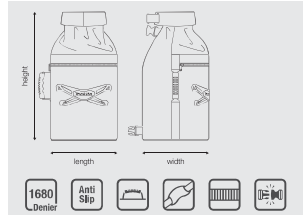

ROLL-TOP ALL WEATHER TUBE BAG

E-05561

- For the real Makita Fans!
- Provides enough room to transport tools, sporting equipment or weekend getaway essentials.
- Perfect for jobsite as well as vacations and recreation!
- External pocket with zipper closure
- Part of the Makita Roll-Top Collection

STRAP BELT SYSTEM ANTI SLIP

Technical Data	Metric	Imperial
height	600 mm	23 1/2 in
length	320 mm	12 1/2 in
width	320 mm	12 1/2 in
weight	1,30 kg	2,86 lb
capacity	35,00 l	7,70 gal

- 1 Open design for easy item location
- 2 Quick release plastic clip
- 3 Capacious for all things you need
- 4 Pocket on the front with zipper closure
- 5 Handy puller for easy opening
- 6 Visible Makita logo in modern design
- 7 Rubber handle for comfortable carrying
- 8 Anti-slip webbing with rubbery surface
- 9 Adjustable Strap Belt System
- 10 Comfortable shoulder pad in Makita design