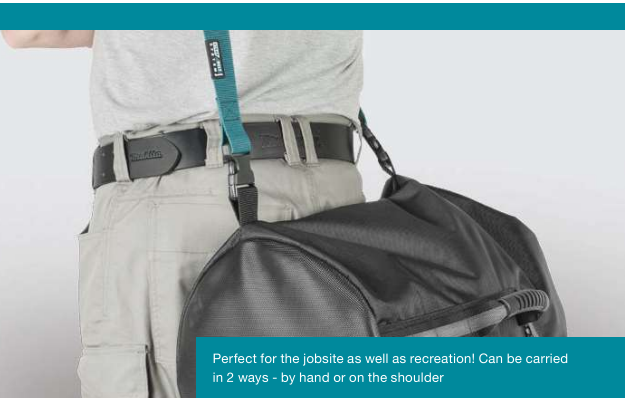

STRAP BELT SYSTEM ANTI SLIP

Technical Data	Metric	Imperial
height	600 mm	23 1/2 in
length	320 mm	12 1/2 in
width	320 mm	12 1/2 in
weight	1,30 kg	2,86 lb
capacity	35,00 l	7,70 gal

- 1 Open design for easy item location
- 2 Quick release plastic clip
- 3 Capacious for all things you need
- 4 Pocket on the front with zipper closure
- 5 Handy puller for easy opening
- 6 Visible Makita logo in modern design
- 7 Rubber handle for comfortable carrying
- 8 Anti-slip webbing with rubbery surface
- 9 Adjustable Strap Belt System
- 10 Comfortable shoulder pad in Makita design

Grab & go design. Modern Roll-Top closure

Innovative and convenient roll-top closure

Modern Roll-Top closure lets you adapt size of the bag to the content

Perfect for the jobsite as well as recreation! Can be carried in 2 ways - by hand or on the shoulder