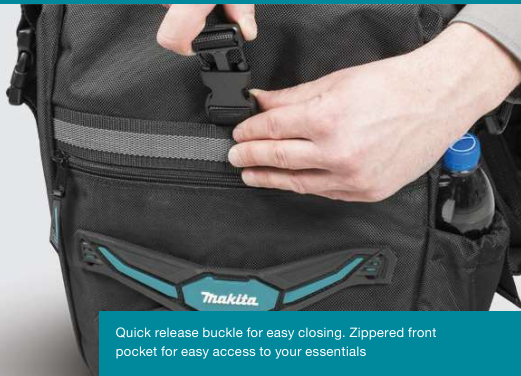

ROLL-TOP ALL WEATHER BACKPACK

E-05555

- Modern design with roll-top closure
- 3 external pockets
- 1 large internal pocket
- Part of the Makita Roll-Top Collection
- Perfect for building sites, barbecues, sporting events, and more!

BACKPACK CARRYING SYSTEM ANTI SLIP

Modern design and functional roll-top solution

Modern Roll-Top closure lets you adapt size of the backpack to the content

Quick release buckle for easy closing. Zippered front pocket for easy access to your essentials

Technical Data	Metric	Imperial
height	400 mm	15 3/4 in
length	330 mm	13 in
width	200 mm	7 7/8 in
weight	1,24 kg	2,73 lb
capacity	14,00 l	3,08 gal

- Elasticated side pocket
- Shaped and cushioned back panel
- Back side made of 3D mesh material keeps the airflow
- Perfectly cushioned 20mm thick foam shoulder straps
- Shoulder straps with size control options
- Handy pullers for easy size adjustment
- Open design for quick and easy access

- 1 Useful carry handle made of Makita blue tape
- 2 Modern Roll-Top closure
- 3 Central strap with quick release plastic clip
- 4 Plastic regulator for quick length adjustment
- 5 Elastic pocket on side for bottle of water
- 6 Front pocket for easy access to your essentials
- 7 Visible Makita logo in spider design
- 8 Handy puller for easy opening
- 9 Anti-slip tape above the front pocket
- 10 Long side straps for every size adjustment