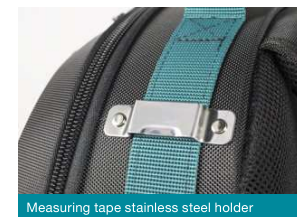

WATERPROOF BOTTOM CB BACKPACK CARRYING SYSTEM TOOL LOOPS SYSTEM ELASTIC LOOPS

Technical Data	Metric	Imperial
height	490 mm	19 1/4 in
length	390 mm	15 1/2 in
width	230 mm	9 in
weight	2,56 kg	5,63 lb
capacity	22,30 l	4,91 gal

Tools not included

- Side pocket for long tools
- Elastic loop to keep long tools straight and secure
- Two D-rings to clip everything with carabiner
- Reinforced back panel for extra strength
- Upper band for complete tool security
- Plastic tool rail to store a wide variety of tools
- Rubber loops on sides to hold tools vertically
- Elastic black band for short tools
- Elastic blue band to hold medium size tools
- Elastic black band to immobilize long tools

- Useful D-ring on side to hang with carabiner
- Safety band to keep your long tools stable
- Stainless steel measuring tape clip
- Elasticated front pocket
- Pocket with flap closing for storage
- Elastic side tool loops
- D-ring to hang various tools and accessories
- Tool strap made of anti-slip rubbery webbing
- Hi-VIS strips to make you visible in darkness
- Water-proof plastic bottom helps to keep the bag clean and dry