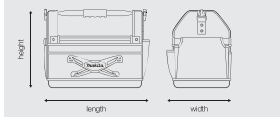

## ULTIMATE OPEN TOOL TOTE

E-05430

- 9 outside pockets in various sizes made of strong polyester
- 2 side pockets with elastic finishing for your convenience
- 1 front pocket for documentation or other flat items
- 8 elastic loops and holders inside for great flexibility
- 6 elastic loops on the back for longer tools
- Holds over 30 tools in safe position

Open design for quick tool location. Square shape and plastic bottom ensures the case remains stable

Technical Data	Metric	Imperial
height	355 mm	14 in
length	490 mm	19 1/4 in
width	310 mm	12 1/8 in
weight	2,44 kg	5,37 lb
capacity	29,70 l	6,53 gal

- 1 Ergonomic foam grip
- 2 Heavy-duty steel handle
- 3 Strap Belt System with quick release buckles
- 4 Reinforced steel handle and strap
- 5 Industrial stitching on the belt
- 6 Front pocket for documentation
- 7 Comfortable shoulder pad in modern design
- 8 Anti-slip webbing with rubbery surface on top
- 9 Elastic loops on internal case walls
- 10 Elastic loops on the back wall of the bag

## Perfect organisation featuring internal and external pockets

Square shape keeps the case stable. Perfect for drills

- 11 Elastic loops on the back for long thin tools
  - 12 Elastic loops on the back for long wide tools
  - 13 Five deep pockets on the back
  - 14 Reinforced sides for added strength
  - 15 Riveted for truly unbreakable strength
  - 16 Elasticated band ensures small items remain secure
  - 17 Spacious side pocket finished with elastic band
  - 18 Abrasion-resistant and waterproof bottom
- Stores tools vertically for easy identification and access
  - Square shape keeps the case stable
  - Internal elastic loops provide great organisation
  - Holds over 30 hand tools
  - Open design for quick and easy access
  - Neatly organize a variety of hand tools, power tools and accessories