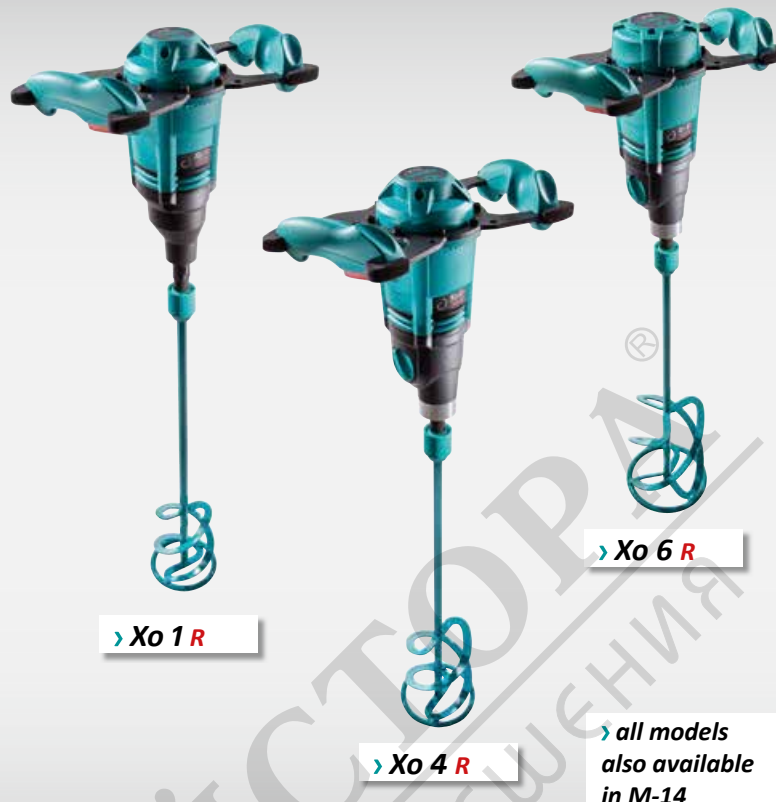

HAND-MIXERS

The reliable helper on the job site

You can rely on it every day:
The new Collomix hand mixers

Features

• Ergonomically shaped handles •

• Electronic switch •

• 2-gear gearbox* •

• HEXAFIX quick coupling* •

• Rubber buffers •

• Reliable •

* depending on the version

Hand mixers **Xo-R**

- The proven mixer programme with even more power for the best work results.
- Maximum output thanks to the high-performance gearbox and motor
- Sensitive speed development via electronic switch
- More functionality in operation, such as the practical rubber buffers for setting it down gently
- The Xo-R helps support your back while working due to its adjusted working height
- No unintentional starting thanks to the electronic safety switch
- Work fatigue-free thanks to the comfortable handles
- Easily change the paddle using the HEXAFIX quick coupling
- Sturdy, even in the toughest conditions
- Optimal mixer results due to the use of the appropriate mixer geometry
- 2-year warranty

Technical data

	Xo 1 R	Xo 4 R	Xo 6 R
Rated power:	1150 watts	1500 watts	1750 watts
Voltage:	230 V~	230 V~	230 V~
On-load speed 1st gear:	- 640 rpm	- 420 rpm	- 400 rpm
On-load speed 2nd gear:		- 590 rpm	- 560 rpm
Mixed amount, recommended:	- 40 ltr	- 60 ltr.	- 90 ltr.
Cable length:	4 m	4 m	4 m
Weight with paddle:	5.3 kg	6.2 kg	7.0 kg
Max. paddle diameter	120 mm	150 mm	170 mm
Paddle set:	Type WK 120 for plaster, screed, mortar, filler, etc.	Type WK 140 for plaster, screed, mortar, filler, etc.	Type MK 160 for concrete, screed, mortar of all kinds, quartz-filled epoxy resin mortar, etc.
Item number with HEXAFIX coupling:	25100	25118	25142
Item number with M-14 connection:	25106	25124	25148