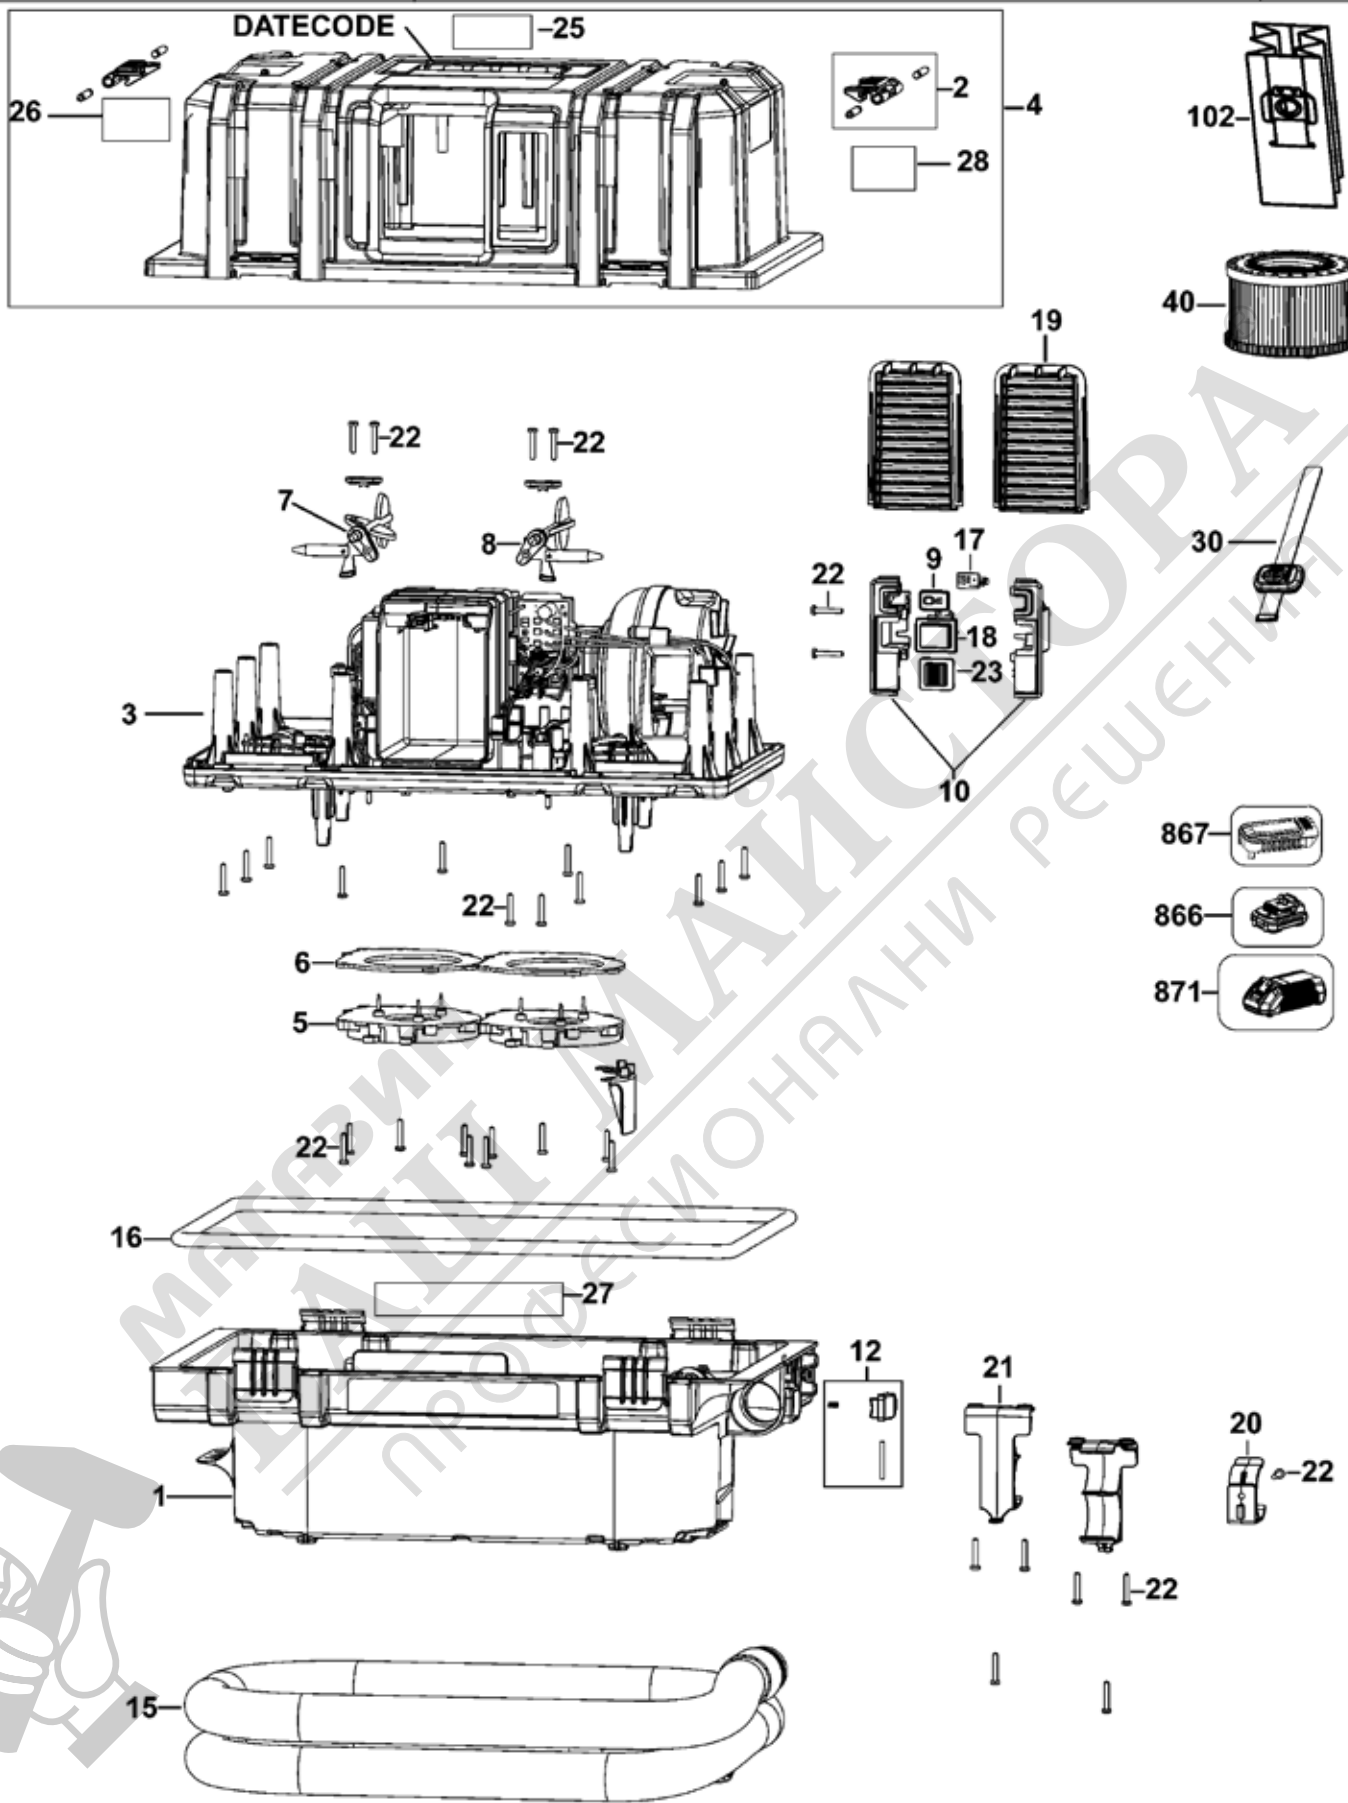

DCV586 VACUUM EXTRACTOR 1

Parts List DCD460 CORDLESS DRILL 1

Item	Part Number	Qty	Part Description	General Description	Other Info	Repair Inst	Markets
1	N470709	1	GEARCASE SA			No	QW
2	N438265	1	PANEL RH			No	QW
3	648777-00	6	SCREW			No	QW
4	N437368	1	PANEL LH			No	QW
5	N443370	1	GUIDE			No	QW
6	448373-00	1	WASHER SPRING			No	QW
7	N563714	1	MOTOR SA			No	QW
8	N441815	4	PLUG			No	QW
9	N429746	1	HOLDER			No	QW
10	N442082	1	GASKET			No	QW
11	N437007	1	END CAP			No	QW
12	330045-06	8	SCREW			No	QW
13	330003-15	1	BEARING			No	QW
14	330045-78	3	SCREW			No	QW
15	N437361	1	COVER			No	QW
16	N088737	1	SPINDLE			No	QW
17	652890-00	1	RETAINER			No	QW
18	N462525	1	CHUCK			No	QW
19	447735-02	1	SCREW			No	QW
20	N440567	1	CLAMSHELL SET			No	QW
21	N438438	1	INSERT			No	QW
22	N441816	1	CHUCK KEY HOLDER			No	QW
23	N092774	1	CLIP			No	QW
24	N042665	1	SCREW			No	QW
25	330034-16	1	CHUCK KEY			No	QW
26	N442168	1	LED			No	QW
27	N231799	1	LED LIGHT			No	QW
28	N394333	1	LENS			No	QW
29	330019-05	4	SCREW			No	QW
30	N435816	1	ACTUATOR FWD/REV			No	QW
31	330019-30	2	SCREW			No	QW
32	N438439	1	INSERT			No	QW