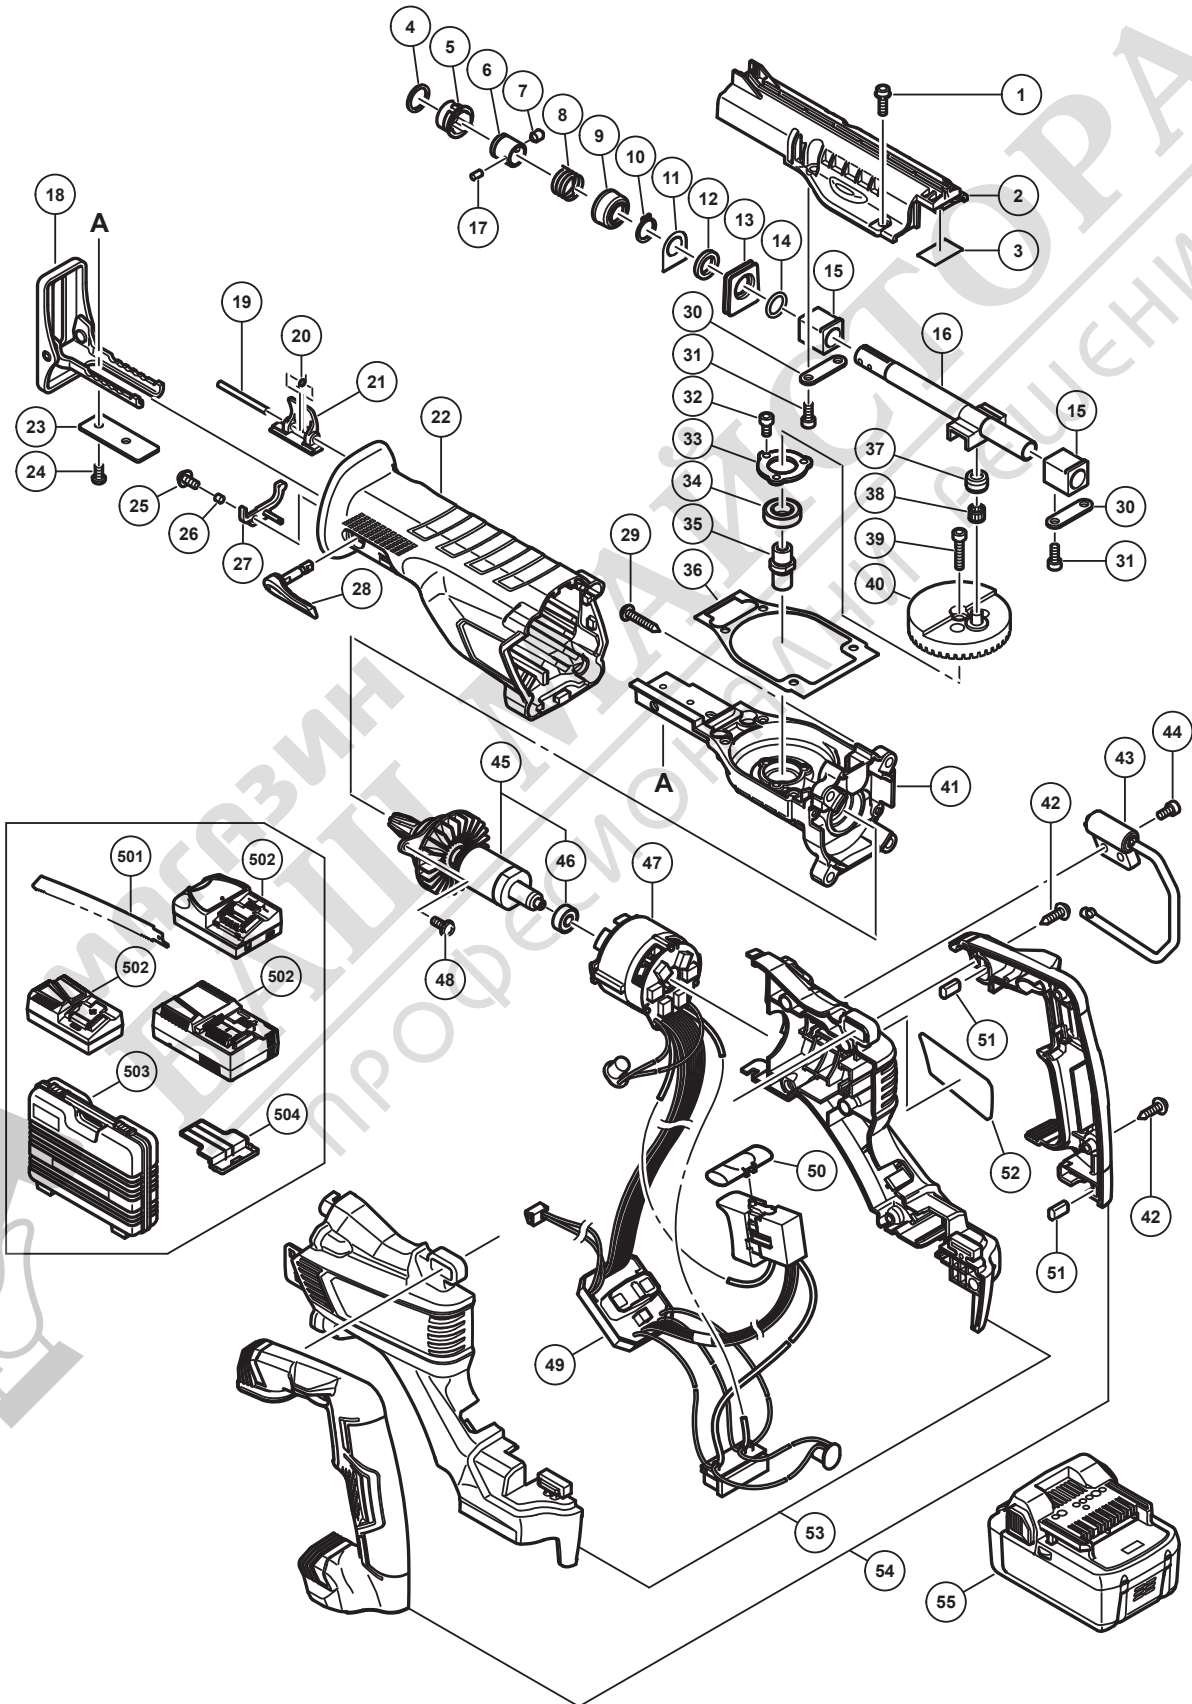

## ELECTRIC TOOL PARTS LIST

**CORDLESS RECIPROCATING SAW**  
**Model CR 18DBL**

**2017·4·20**  
**(E1)**

**PARTS**

CR 18DBL

ITEM NO.	CODE NO.	DESCRIPTION	NO. USED	REMARKS
1	305574	HEX. SOCKET HD. BOLT (W/SP.WASHER) M5 X 16	4	
2	371365	UPPER COVER	1	
3	319874	PACKING (B)	1	
4	371368	SPIRAL RETAINING RING D16	1	
5	371376	BLADE HOLDER	1	
6	371381	SLEEVE	1	
7	371378	HOLDER PIN	1	
8	371379	BLADE SPRING	1	
9	371377	BLADE HOLDER COVER	1	
10	371367	RETAINING RING FOR D13 SHAFT	1	
11	371371	PACKING WASHER	1	
12	371370	FELT PACKING	1	
13	371363	SEAL SLEEVE	1	
14	371369	O-RING	1	
15	371362	METAL (B)	2	
16	371366	PLUNGER (A)	1	
17	371380	PIN	1	
18	371382	BASE	1	
19	371374	BLADE LAVER SHAFT	1	
20	371375	BLADE LEVER SPRING	1	
21	371373	BLADE LEVER	1	
22	371386	FRONT COVER	1	
23	371383	BASE PLATE	1	
24	332662	HEX SOCKET BOLT M5 X 12	2	
25	949216	MACHINE SCREW M4 X 10 (10 PCS.)	1	
26	371929	DISTANCE PIECE	1	
27	371385	FRONT PLATE (A)	1	
28	371384	BASE LEVER	1	
29	986011	TAPPING SCREW (W/SP. WASHER) D5 X 30	4	
30	371364	HOLDER COVER (B)	2	
31	371989	SEAL LOCK HEX. SOCKET HD. BOLT M5 X 14	4	
32	371990	SEAL LOCK HEX. SOCKET HD. BOLT M4 X 12	3	
33	371360	BEARING COVER (B)	1	
34	6901VV	BALL BEARING 6901VV	1	
35	371359	SPINDLE	1	
36	371372	SEAL PACKING (A)	1	
37	983541	CONNECTING PIECE (A)	1	
38	324470	NEEDLE ROLLER	1	
39	371991	SEAL LOCK HEX. SOCKET HD. BOLT M6 X 20	1	
40	371361	GEAR	1	
41	371358	GEAR COVER	1	
42	339250	TAPPING SCREW (W/FLANGE) D4 X 20	10	
43	371387	HOOK	1	
44	371992	SEAL LOCK HEX. SOCKET HD. BOLT M5 X 10	2	
45	361062	ROTOR ASS'Y	1	INCLUD.46
46	606ZZM	BALL BEARING 606VV	1	
47	340968	STATOR FET PCB ASS'Y	1	INCLUD.49
48	951039	MACHINE SCREW (W/SP. WASHER) M4 X 12	2	
49	371357	CONTROLLER TERMINAL SET	1	
50	319760	PUSHING BUTTON	1	