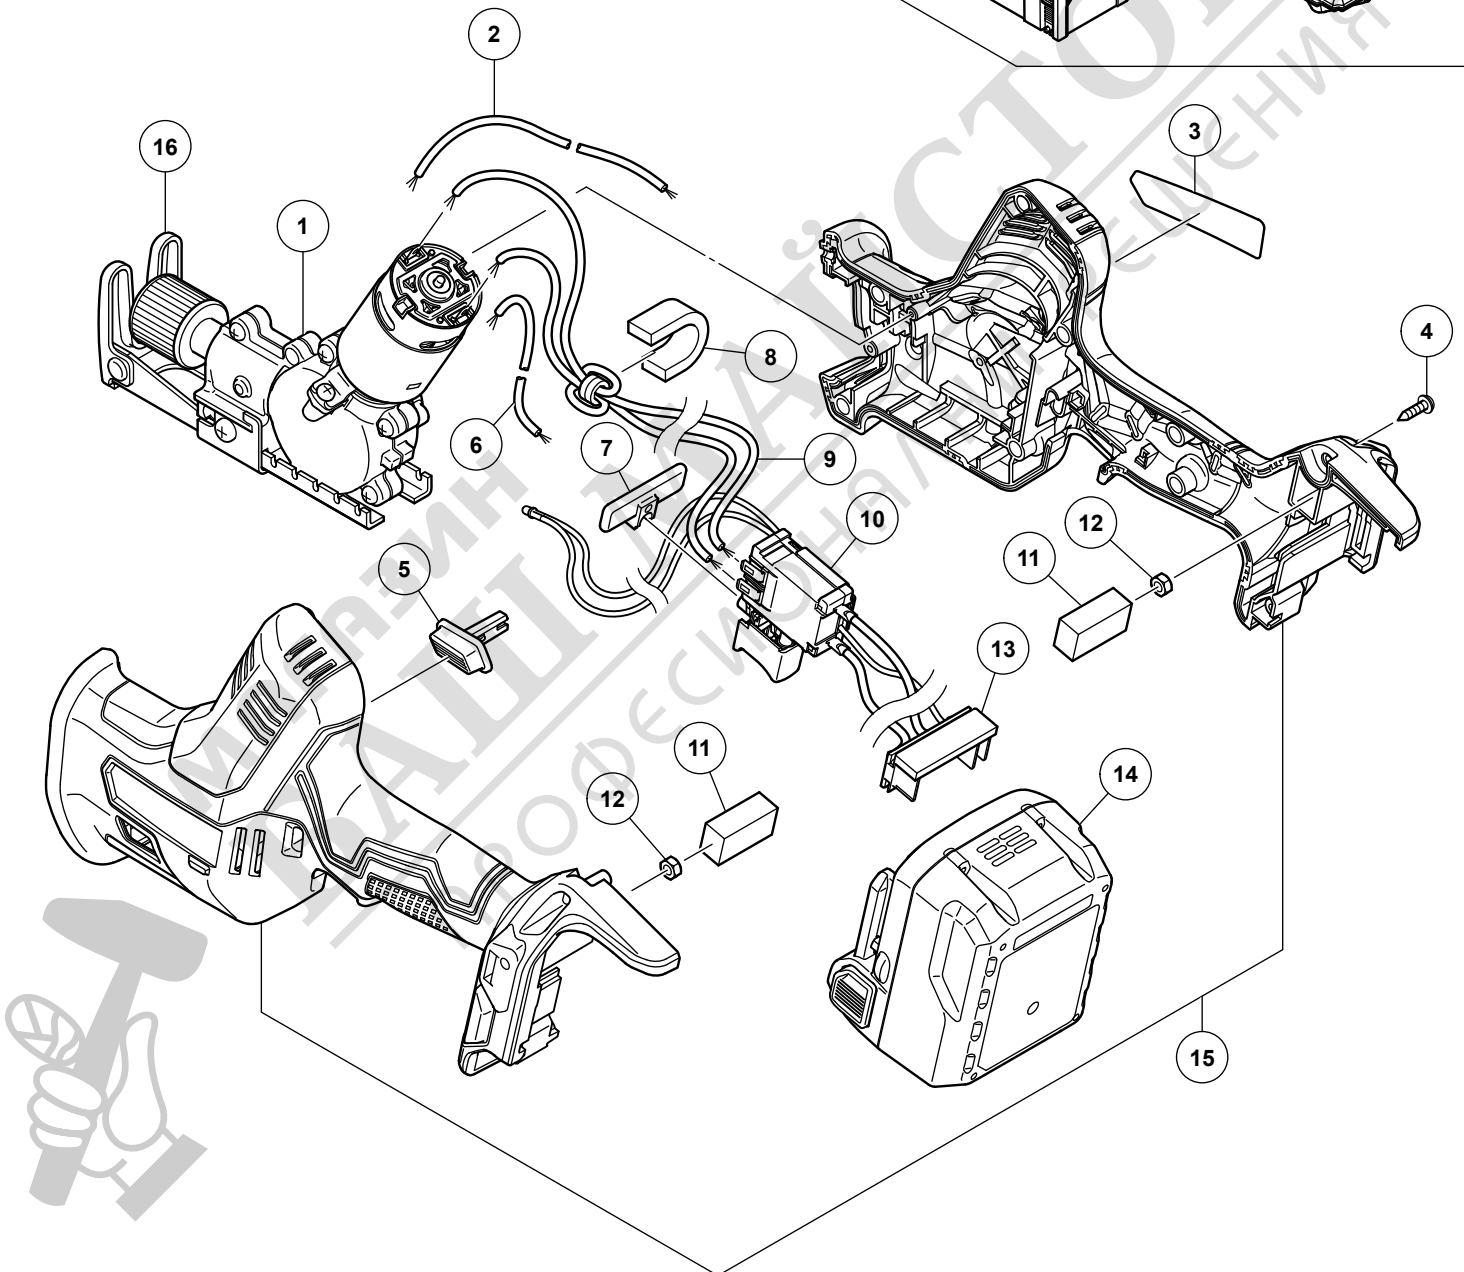

HIKOKI

CORDLESS RECIPROCATING SAW CR18DA

Item No.	Code No.	Description	No. Used	Remarks
1	376379	GEAR BOX	1	INCLUD. 16
*2	376553	INTERNAL WIRE (BLACK) L110	1	FOR CHN, UAE, THA, SIN, MAL, IND, USA, CAN
3		NAME PLATE	1	
4	313687	TAPPING SCREW (W/FLANGE) D3X16 (BLACK)	9	
5	376377	LOCKING KNOB	1	
*6	376552	INTERNAL WIRE (RED) L105	1	FOR CHN, UAE, THA, SIN, MAL, IND, USA, CAN
7	329548	PUSHING BUTTON (A)	1	
*8	375921	SUPPORT (D)	1	FOR EUROPE, GBR, AUS, NZL
*9	376554	INTERNAL WIRE FERRITE SET	1	FOR EUROPE, GBR, AUS, NZL
10	376380	DC-SPEED CONTROL SWITCH	1	
11	328644	PACKING	2	
12	327002	LOCK NUT M4 (BLACK)	2	
13	331399	BATTERY TERMINAL	1	
14	376029	BATTERY BSL 1850C (EUROPE, AUS, NZL)	2	INCLUD. 502
*15	376378	HOUSING (A). (B) SET	1	
*15	376378M	HOUSING (A). (B) SET	1	FOR USA, CAN
16	376751	BASE	1	
		STANDARD ACCESSORIES		
501		CHARGER (MODEL UC18YFSL)	1	
502	329897	BATTERY COVER	1	
503	958185	SABER SAW BLADES NO. 5 (5 PCS.)	1	
504	318617	SABER SAW BLADES NO. 107 150L P. 24 (5 PCS)	1	
505	336471	CASE ASS'Y (STACKABLE 2)	1	INCLUD. 506-508
506	336472	LATCH	4	
507	336473	HANDLE	1	
508	336474	HINGE	2	
509	376551	INNER TRAY	1	
		OPTIONAL ACCESSORIES		
601	959611	SABER SAW BLADES NO. 4 (5 PCS.)	1	
602	318611	SABER SAW BLADES NO. 101 150L P. 10 (5 PCS)	1	
603	318612	SABER SAW BLADES NO. 102 228L P. 10 (5 PCS)	1	
604	318613	SABER SAW BLADES NO. 103 150L P. 14 (5 PCS)	1	
605	318614	SABER SAW BLADES NO. 104 228L P. 14 (5 PCS)	1	
606	318618	SABER SAW BLADES NO. 108 228L P. 24 (5 PCS)	1	
607	324818	SABER SAW BLADES NO. 109 150L P. 18 (5 PCS)	1	
608	324819	SABER SAW BLADES NO. 110 228L P. 18 (5 PCS)	1	
609	318619	SABER SAW BLADES NO. 121 305L P. 6 (5 PCS.)	1	
610	318620	SABER SAW BLADES NO. 131 305L P. 10/14 (5PCS)	1	
611	318621	SABER SAW BLADES NO. 132 203L (5 PCS.)	1	
612	370683	CURVED BLADES NO. 141(S) 150L P. 14 (3 PCS.)	1	
613	370684	CURVED BLADES NO. 142(S) 200L P. 14 (3 PCS.)	1	
614	370685	CURVED BLADES NO. 143(S) 250L P. 14 (3 PCS.)	1	
615	371902	CURVED BLADES NO. 158 200L P. 8 (3 PCS.)	1	

* ALTERNATIVE PARTS

MODEL
CR18DA