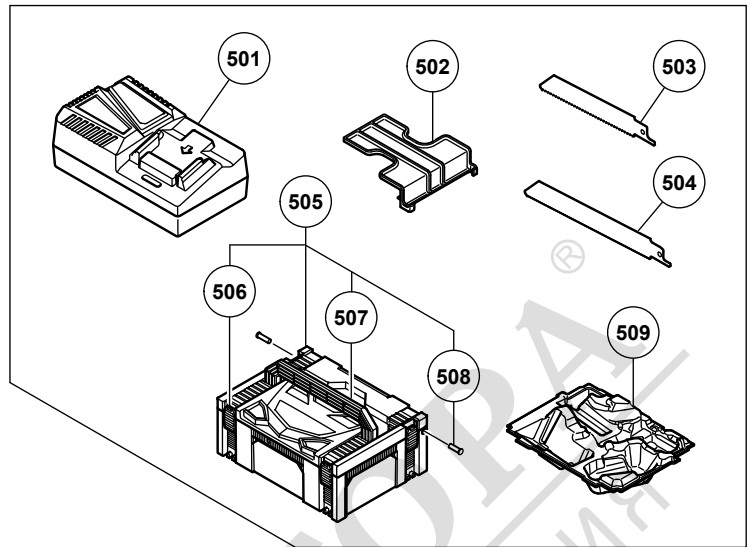

HIKOKI

CORDLESS RECIPROCATING SAW CR18DA

Item No.	Code No.	Description	No. Used	Remarks
1	376379	GEAR BOX	1	INCLUD. 16
*2	376553	INTERNAL WIRE (BLACK) L110	1	FOR CHN, UAE, THA, SIN, MAL, IND, USA, CAN
3		NAME PLATE	1	
4	313687	TAPPING SCREW (W/FLANGE) D3X16 (BLACK)	9	
5	376377	LOCKING KNOB	1	
*6	376552	INTERNAL WIRE (RED) L105	1	FOR CHN, UAE, THA, SIN, MAL, IND, USA, CAN
7	329548	PUSHING BUTTON (A)	1	
*8	375921	SUPPORT (D)	1	FOR EUROPE, GBR, AUS, NZL
*9	376554	INTERNAL WIRE FERRITE SET	1	FOR EUROPE, GBR, AUS, NZL
10	376380	DC-SPEED CONTROL SWITCH	1	
11	328644	PACKING	2	
12	327002	LOCK NUT M4 (BLACK)	2	
13	331399	BATTERY TERMINAL	1	
14	376029	BATTERY BSL 1850C (EUROPE, AUS, NZL)	2	INCLUD. 502
*15	376378	HOUSING (A). (B) SET	1	
*15	376378M	HOUSING (A). (B) SET	1	FOR USA, CAN
16	376751	BASE	1	
		STANDARD ACCESSORIES		
501		CHARGER (MODEL UC18YFSL)	1	
502	329897	BATTERY COVER	1	
503	958185	SABER SAW BLADES NO. 5 (5 PCS.)	1	
504	318617	SABER SAW BLADES NO. 107 150L P. 24 (5 PCS)	1	
505	336471	CASE ASS'Y (STACKABLE 2)	1	INCLUD. 506-508
506	336472	LATCH	4	
507	336473	HANDLE	1	
508	336474	HINGE	2	
509	376551	INNER TRAY	1	
		OPTIONAL ACCESSORIES		
601	959611	SABER SAW BLADES NO. 4 (5 PCS.)	1	
602	318611	SABER SAW BLADES NO. 101 150L P. 10 (5 PCS)	1	
603	318612	SABER SAW BLADES NO. 102 228L P. 10 (5 PCS)	1	
604	318613	SABER SAW BLADES NO. 103 150L P. 14 (5 PCS)	1	
605	318614	SABER SAW BLADES NO. 104 228L P. 14 (5 PCS)	1	
606	318618	SABER SAW BLADES NO. 108 228L P. 24 (5 PCS)	1	
607	324818	SABER SAW BLADES NO. 109 150L P. 18 (5 PCS)	1	
608	324819	SABER SAW BLADES NO. 110 228L P. 18 (5 PCS)	1	
609	318619	SABER SAW BLADES NO. 121 305L P. 6 (5 PCS.)	1	
610	318620	SABER SAW BLADES NO. 131 305L P. 10/14 (5PCS)	1	
611	318621	SABER SAW BLADES NO. 132 203L (5 PCS.)	1	
612	370683	CURVED BLADES NO. 141(S) 150L P. 14 (3 PCS.)	1	
613	370684	CURVED BLADES NO. 142(S) 200L P. 14 (3 PCS.)	1	
614	370685	CURVED BLADES NO. 143(S) 250L P. 14 (3 PCS.)	1	
615	371902	CURVED BLADES NO. 158 200L P. 8 (3 PCS.)	1	

* ALTERNATIVE PARTS

MODEL
CR18DA