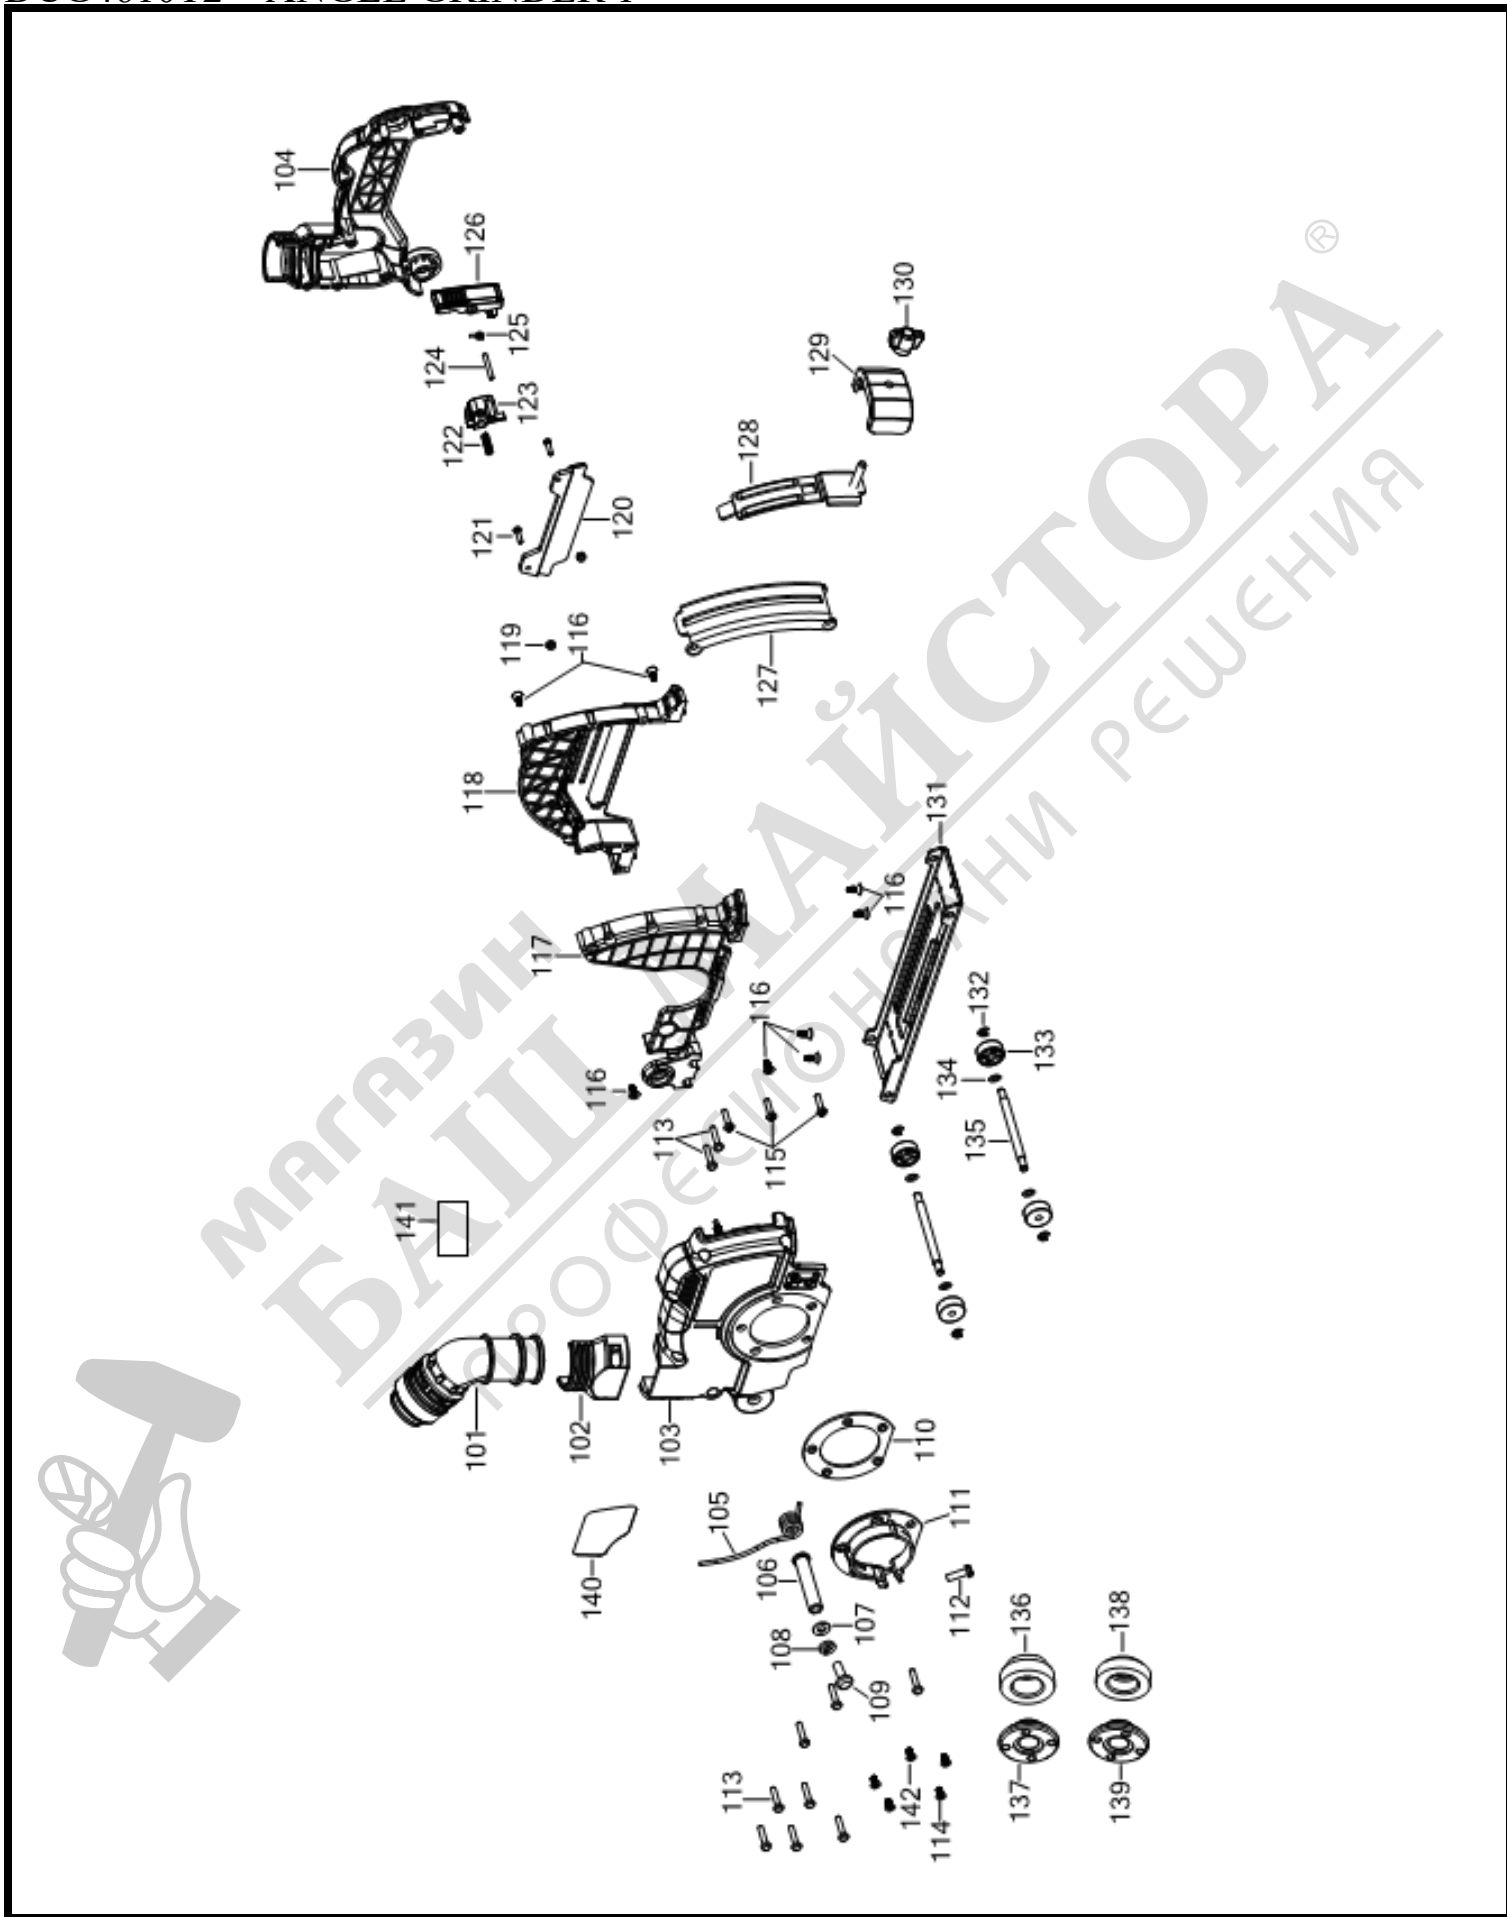

DCG4610T2 ANGLE GRINDER 1

Parts List DCG4610T2 ANGLE GRINDER 1

Item	Part Number	Qty	Part Description	General Description	Other Info	Repair Inst	Markets
1	N575277	1	CLAMSHELL SET			No	QW
2	N508013	1	GEARCASE SA			No	QW
3	N654478	1	INNER FLANGE			No	QW
4	N666474	1	OUTER FLANGE			No	QW
5	N599252	1	MOTOR & SWITCH SA			No	QW
6	N548535	1	ARMATURE			No	QW
7	N508009	1	GEARCASE COVER SA			No	QW
11	N372039	1	NUT			No	QW
12	N071836	1	ROLL PIN			No	QW
13	N412210	4	SCREW			No	QW
14	N575500	1	SCREW			No	QW
15	330019-03	1	SCREW			No	QW
16	N436965	2	VENT			No	QW
17	N130031	1	SCREW			No	QW
18	330045-06	5	SCREW			No	QW
19	330015-00	2	NUT			No	QW
20	N122099	1	BLOCK			No	QW
21	N728013	1	INSERT			No	QW
22	N728012	1	INSERT			No	QW
23	90611830	7	SCREW			No	QW
24	N467560	1	PLATE			No	QW
25	N449470	1	GEAR			No	QW
26	444793-00	1	CIRCLIP			No	QW
27	N307625	1	O RING			No	QW
28	N481950	1	RETAINER			No	QW
29	N390307	1	SPACER			No	QW
30	605040-24	1	BEARING			No	QW
31	N390308	1	WASHER SPRING			No	QW
32	N542715	1	WASHER SPRING			No	QW
33	N448927	1	WASHER			No	QW
34	N449565	1	SPINDLE			No	QW
35	N263699	1	O RING			No	QW