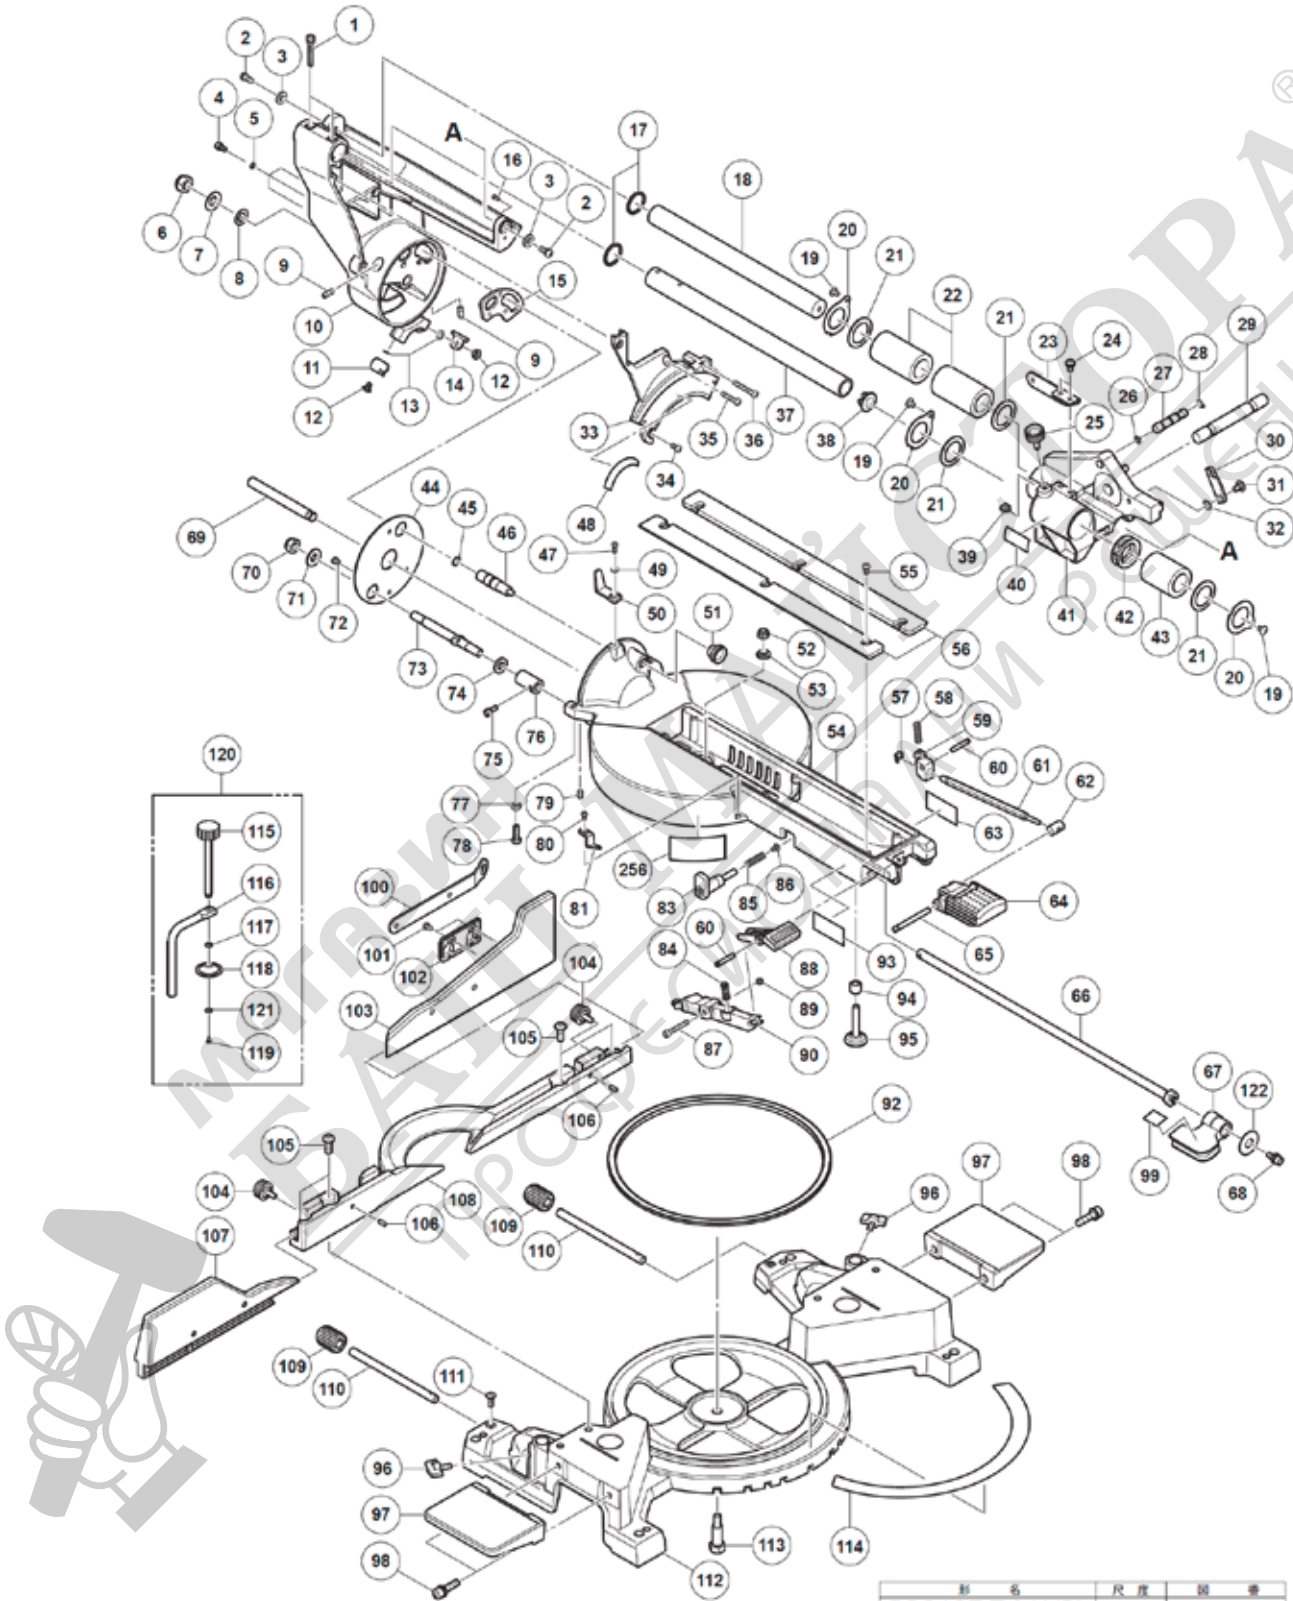

MODEL NUMBER	C3610DRA	SLIDE COMPOUND MITRE SAW
--------------	----------	--------------------------

Rev.1

品名	尺数	図番
C3610DRA(1/2)	20%	TU02280

Rev.1

型名	尺率	図番
C3610DRA(2/2)	20%	TU02281

No.	Service code	Description
1	372555	HEX.SOCKET HD.CAP SCREW
2	372556	HEXAGON SOCKET TRUSS HEAD & WASHER ASSEMBLIED
3	372561	FLAT WASHER
4	372577	HEX.SOCKET HD.CAP SCREW
5	372450	EXTERNAL TOOTH LOCK WASHER
6	372500	NUT CHUCK
7	372453	DISC SPRING WASHER
8	372559	FLAT WASHER
9	372553	HEX. SOC. SET SCREW
10	373689	ARM-MITER
11	372623	PLATE
12	372625	CR. RE. TRUSS HD. ROUND NECK SCREW
13	372018	WAVE WASHER
14	372622	PLATE
15	372524	SET PLATE
16	372521	RUBBER PAD
17	372458	O-RING ROD
18	372515	MITER BAR ASS'Y
19	372543	CR.-RE. TRUSS HD. SCREW
20	372519	BEARING COVER
21	372491	BLANKET WASHER
22	372490	LINEAR MOTION BEARING
23	372569	SET PLATE
24	372503	HEXAGON SOCKET TRUSS HEAD & WASHER ASSEMBLIED
25	372585	CLAMP HANDLE
26	372050	O-RING
27	372481	CLEVIS PIN
28	372454	C-RING
29	372489	SHAFT
30	372566	ANCHOR PLATE
31	372567	CR. RE. TRUSS HD. ROUND NECK SCREW
32	327354	WAVE WASHER
33	372533	ARM MITER COVER
34	372024	CR.RE. PAN HD. TAPPING SCREW
35	372059	CR.RE. PAN HD. TAPPING SCREW
36	372573	CR.RE. PAN HD. TAPPING SCREW
37	372516	MITER BAR
38	372511	FRAME ENDCAP, BLACK PLASTIC
39	372513	SPACER
40	372617	WARNING LABEL
41	373688	SLIDE-BAR SEAT (FRONT)
42	372512	WASHER BEARING