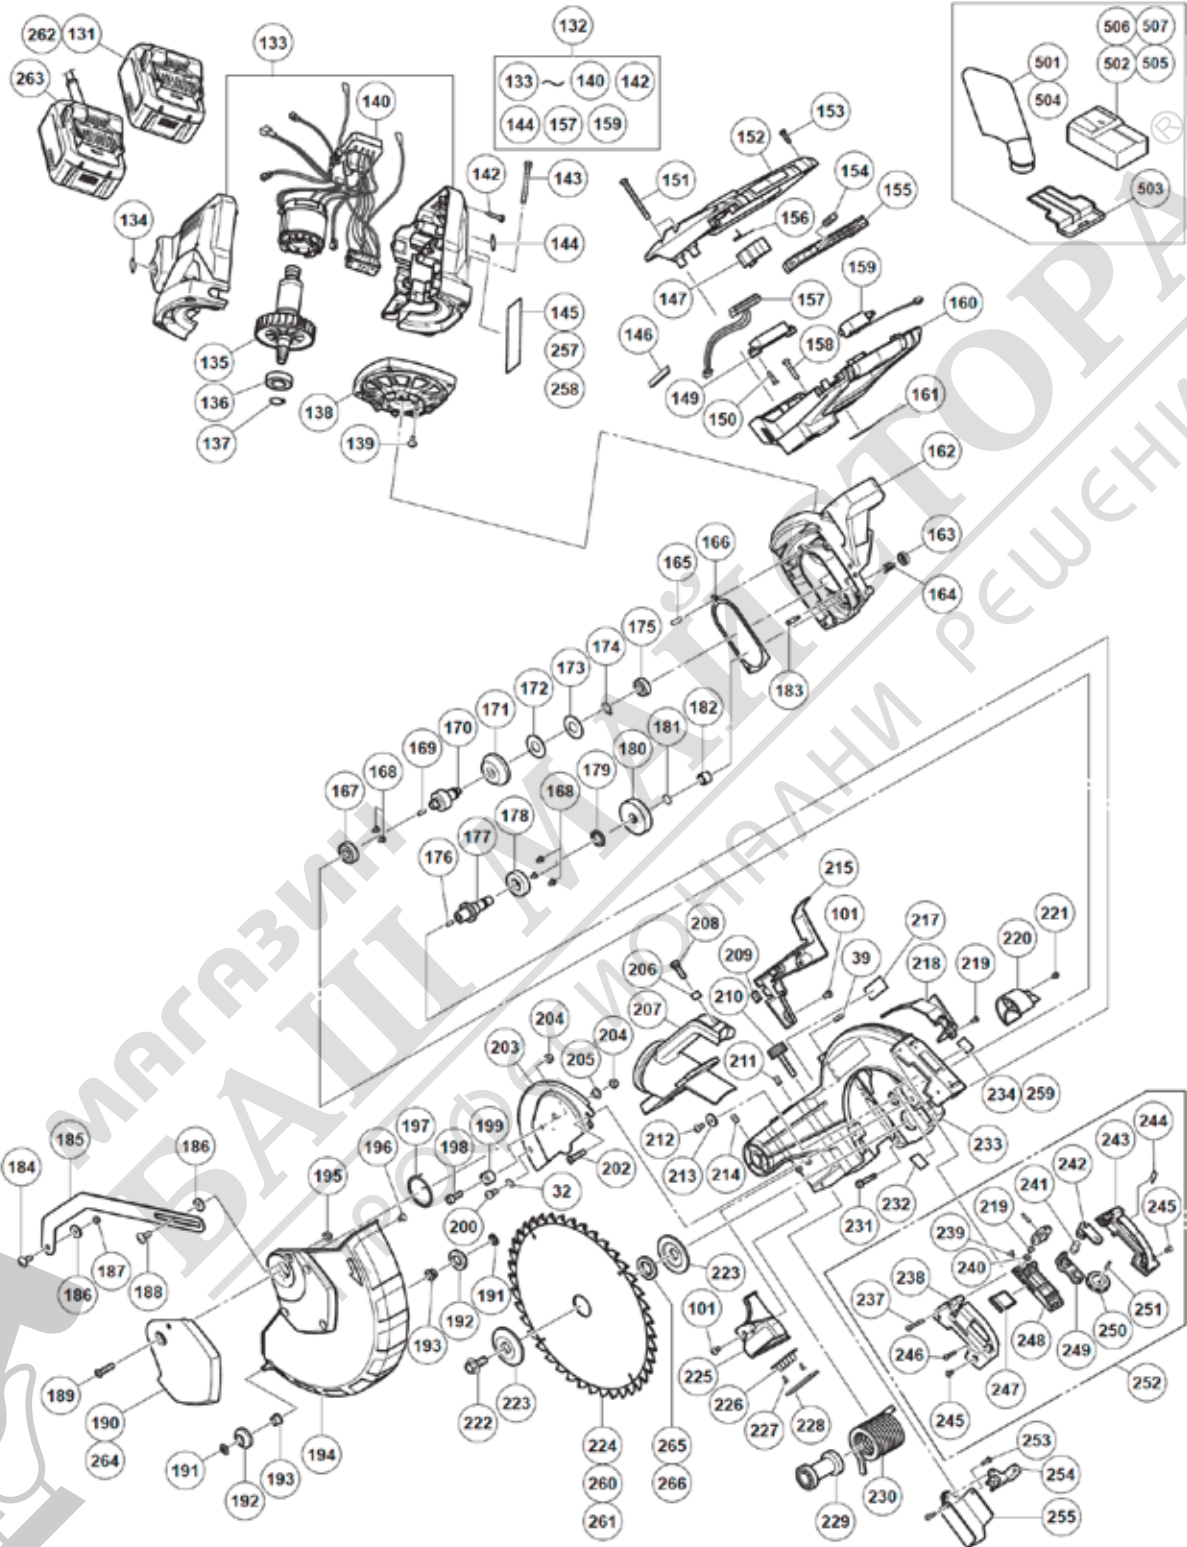

MODEL NUMBER	C3610DRA	SLIDE COMPOUND MITRE SAW
--------------	----------	--------------------------

Rev.1

品名	尺数	図番
C3610DRA(1/2)	20%	TU02280

Rev.1

型名	尺率	図番
C3610DRA(2/2)	20%	TU02281

No.	Service code	Description
1	372555	HEX.SOCKET HD.CAP SCREW
2	372556	HEXAGON SOCKET TRUSS HEAD & WASHER ASSEMBLIED
3	372561	FLAT WASHER
4	372577	HEX.SOCKET HD.CAP SCREW
5	372450	EXTERNAL TOOTH LOCK WASHER
6	372500	NUT CHUCK
7	372453	DISC SPRING WASHER
8	372559	FLAT WASHER
9	372553	HEX. SOC. SET SCREW
10	373689	ARM-MITER
11	372623	PLATE
12	372625	CR. RE. TRUSS HD. ROUND NECK SCREW
13	372018	WAVE WASHER
14	372622	PLATE
15	372524	SET PLATE
16	372521	RUBBER PAD
17	372458	O-RING ROD
18	372515	MITER BAR ASS'Y
19	372543	CR.-RE. TRUSS HD. SCREW
20	372519	BEARING COVER
21	372491	BLANKET WASHER
22	372490	LINEAR MOTION BEARING
23	372569	SET PLATE
24	372503	HEXAGON SOCKET TRUSS HEAD & WASHER ASSEMBLIED
25	372585	CLAMP HANDLE
26	372050	O-RING
27	372481	CLEVIS PIN
28	372454	C-RING
29	372489	SHAFT
30	372566	ANCHOR PLATE
31	372567	CR. RE. TRUSS HD. ROUND NECK SCREW
32	327354	WAVE WASHER
33	372533	ARM MITER COVER
34	372024	CR.RE. PAN HD. TAPPING SCREW
35	372059	CR.RE. PAN HD. TAPPING SCREW
36	372573	CR.RE. PAN HD. TAPPING SCREW
37	372516	MITER BAR
38	372511	FRAME ENDCAP, BLACK PLASTIC
39	372513	SPACER
40	372617	WARNING LABEL
41	373688	SLIDE-BAR SEAT (FRONT)
42	372512	WASHER BEARING