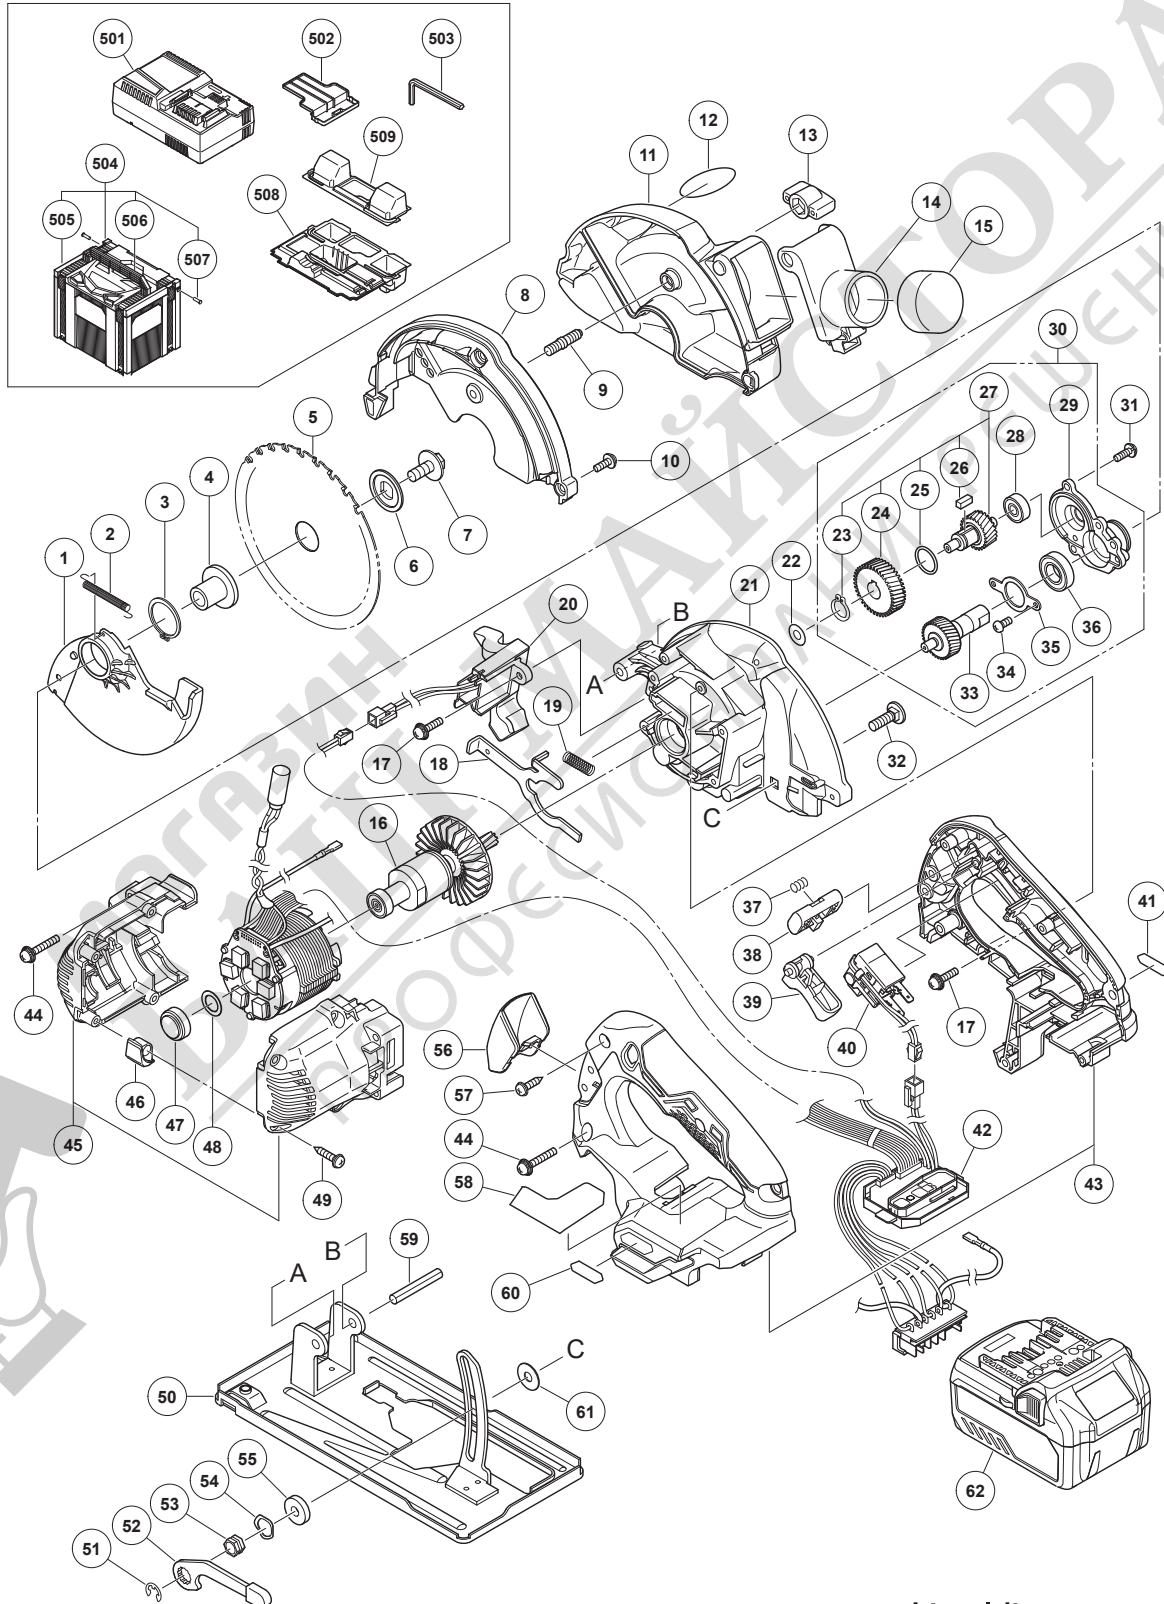

ELECTRIC TOOL PARTS LIST

CORDLESS METAL CUTTER

2019-3-25

Model CD 3605DA

(E1)

PARTS

CD 3605DA

ITEM NO.	CODE NO.	DESCRIPTION	NO. USED	REMARKS
1	374360	LOWER GUARD	1	
2	374253	RETURN SPRING	1	
3	939548	RETAINING RING FOR D22 SHAFT (10 PCS.)	1	
4	374254	WASHER (A)	1	
5	374352	TCT SAW BLADE 125MM-D20 HOLE-NT28	1	
6	374255	WASHER (B)	1	
7	338917	HEX. FLANGE BOLT	1	
8	374357	SAW COVER (B)	1	
9	324894	SPECIAL BOLT	1	
10	333781	MACHINE SCREW (W/WASHER) M4 X 12 (BLACK)	3	
11	374356	SAW COVER (A)	1	
12		BRAND LABEL	1	
13	307882	WING NUT M6	1	
14	374347	DUST COVER	1	
15	324891	CAP	1	
16	361100	ROTOR	1	
17	305691	MACHINE SCREW (W/WASHERS) M4 X 14 (BLACK)	2	
18	374247	LOCK LEVER	1	
19	334225	SPRING	1	
20	374241	LED (A)	1	
21	375405	GEAR COVER (A)	1	
22	329975	WASHER (A)	1	
23	316487	RETAINING RING FOR D11 SHAFT	1	
24	338925	FIRST GEAR	1	
25	319567	O-RING (S-15)	1	
26	930511	FEATHER KEY 4 X 4 X 10	1	
27	374250	SECOND SHAFT ASS'Y	1	INCLUD.23-26
28	606ZZM	BALL BEARING 606VV	1	
29	374239	BEARING HOLDER	1	
30	374252	BEARING HOLDER ASS'Y	1	INCLUD.27-29,33-36
31	951039	MACHINE SCREW (W/SP. WASHER) M4 X 12	3	
32	375031	BOLT (SQUARE) M6 X 20	1	
33	374251	SPINDLE GEAR SET	1	
34	949203	MACHINE SCREW M3 X 8 (10 PCS.)	2	
35	338922	BEARING COVER	1	
36	6901VV	BALL BEARING 6901VV	1	
37	374781	SPRING	1	
38	374780	KNOB	1	
39	338899	TRIGGER	1	
40	371907	SWITCH	1	
41	373914	MV LABEL (B)	1	
42	341046	STATOR FET PCB ASS'Y	1	INCLUD.20
43	374302	HANDLE SET (GREEN)	1	
44	375104	MACHINE SCREW (W/WASHERS) M4	6	
45	374240	HOUSING SET	1	
46	336554	CUSHION	2	
47	338928	RUBBER BUSHING	1	
48	375110	WASHER	1	
49	301653	TAPPING SCREW (W/FLANGE) D4 X 20 (BLACK)	4	
50	374358	BASE (C)	1	