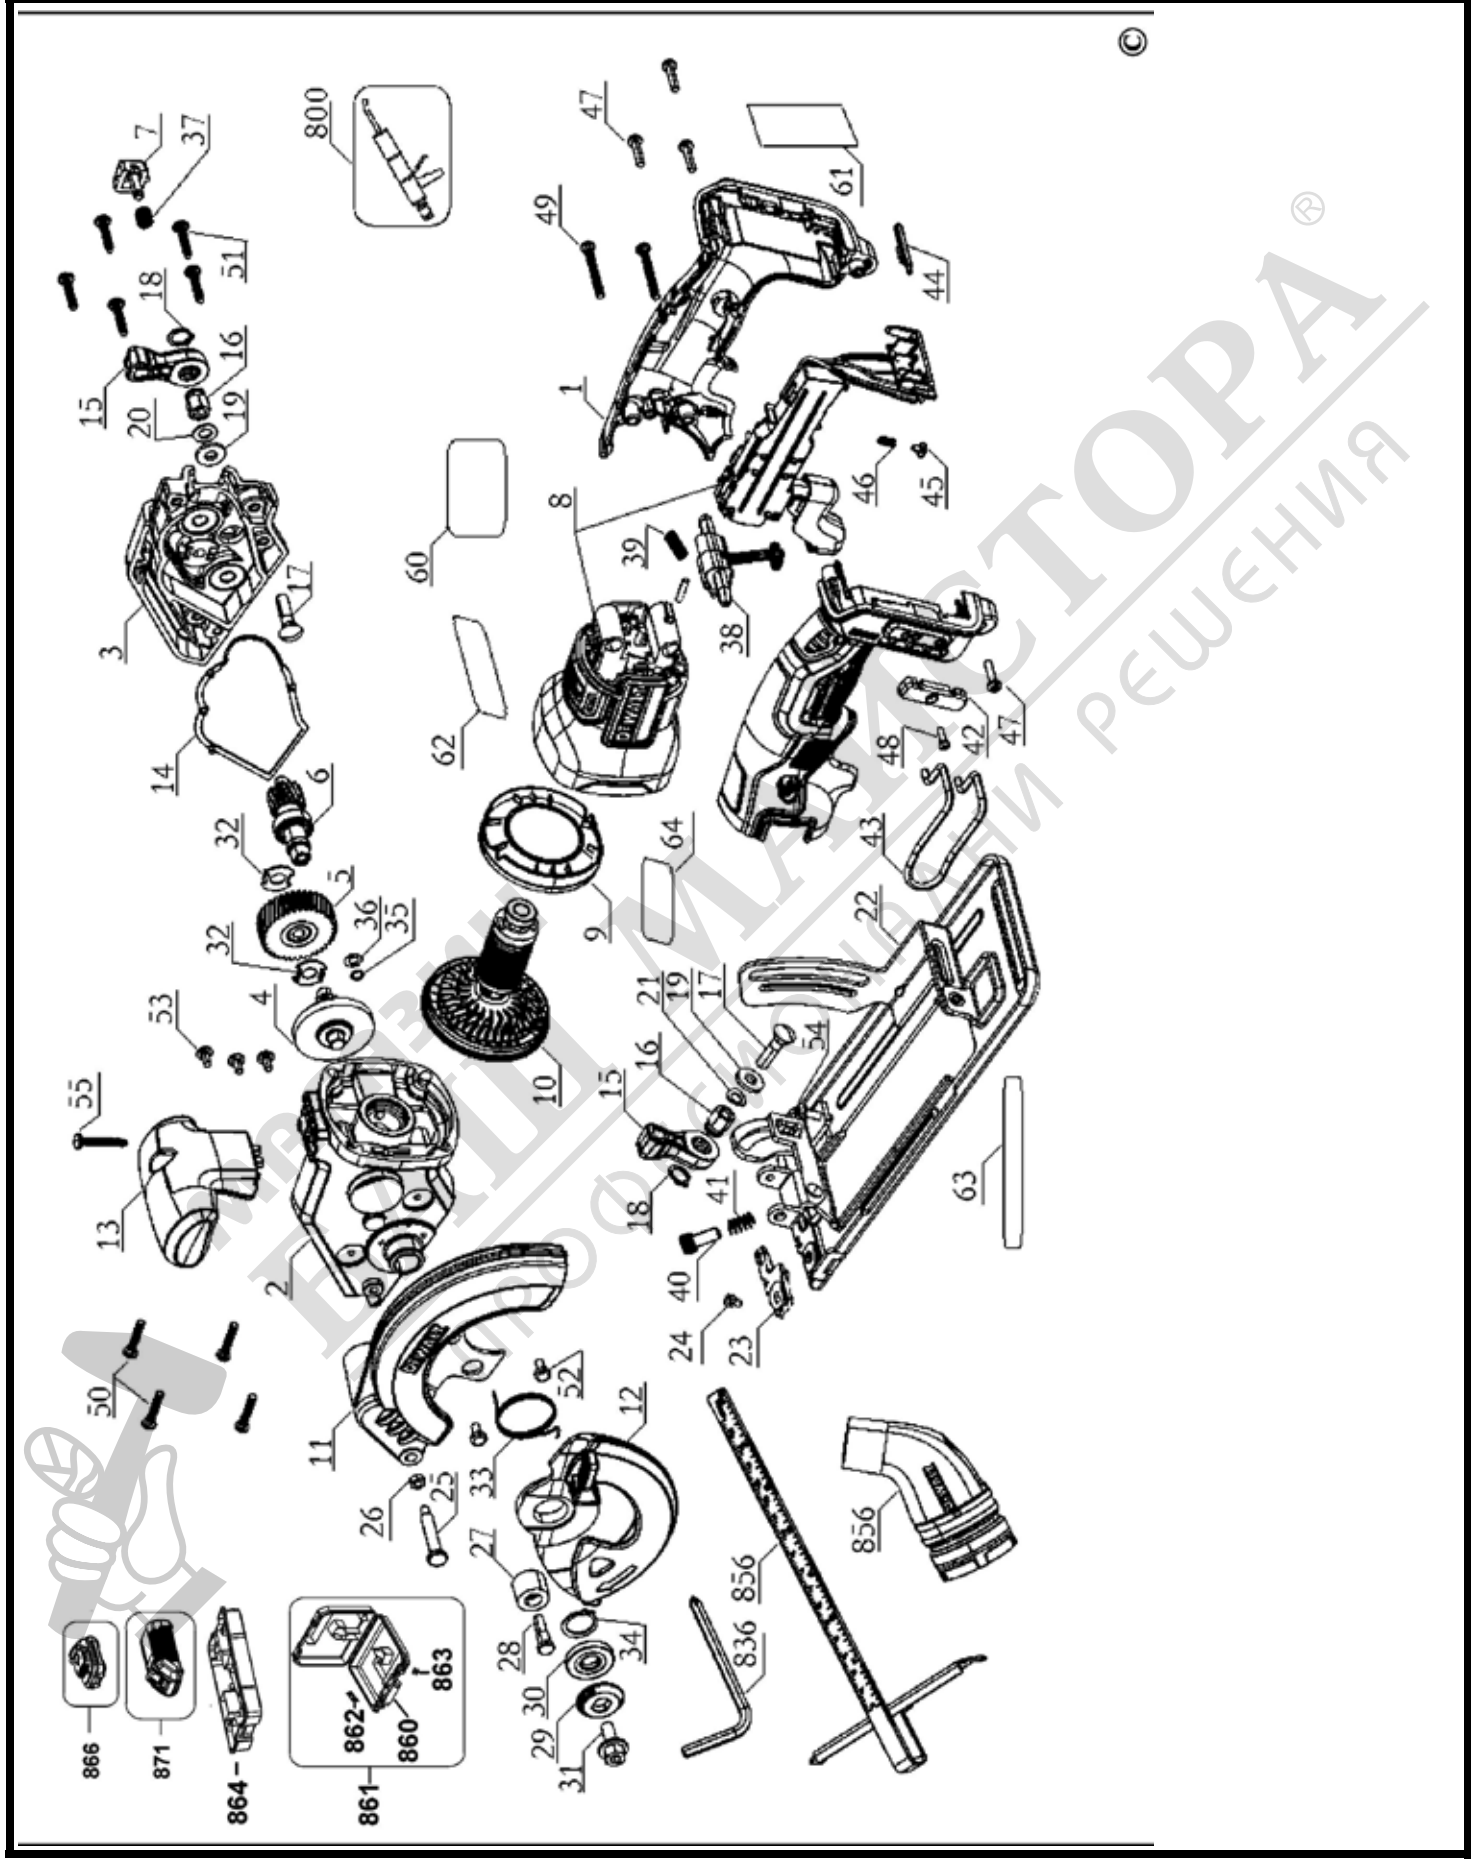

DCS571 CORDLESS CIRCULAR SAW 1

©

Parts List DCS571 CORDLESS CIRCULAR SAW 1

Item	Part Number	Qty	Part Description	General Description	Other Info	Repair Inst	Markets
1	N696056	1	CLAMSHELL SET			No	QW
2	N729374	1	GEARCASE SA			No	QW
3	N729375	1	GEARCASE COVER SA			No	QW
4	N729376	1	GEAR SA			No	QW
5	N729377	1	GEAR SA			No	QW
6	N729378	1	SPINDLE SA			No	QW
7	N756654	1	SPINDLE LOCK			No	QW
8	N748000	1	CONTROL MODULE SA			No	QW
9	N478435	1	BAFFLE			No	QW
10	N729383	1	ROTOR SA			No	QW
11	N729783	1	GUARD UPPER			No	QW
12	N594244	1	GUARD LOWER			No	QW
13	N620137	1	HANDLE			No	QW
14	N626820	1	GASKET			No	QW
15	N594277	2	LEVER			No	QW
16	N594297	2	SCREW			No	QW
17	N625602	2	CARRIAGE BOLT			No	QW
18	444793-00	2	CIRCLIP			No	QW
19	N620480	2	WASHER			No	QW
20	N620512	1	WASHER			No	QW
21	N690988	1	WASHER LOCK			No	QW
22	N702172	1	SHOE SA			No	QW
23	N632871	1	INDICATOR			No	QW
24	N684206	1	SCREW			No	QW
25	N620507	1	BOLT			No	QW
26	330015-01	2	NUT			No	QW
27	N618548	1	BUMPER			No	QW
28	N618549	1	SCREW			No	QW
29	N618551	1	OUTER FLANGE			No	QW
30	N618552	1	INNER FLANGE			No	QW
31	N618550	1	BLADE BOLT	LH THREAD		No	QW
32	N595838	2	WASHER			No	QW