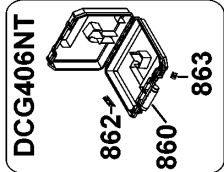

4

6

861

DCG406NT

864

800

866

871

DCG406NT

860

862

863

DCG406NT

864