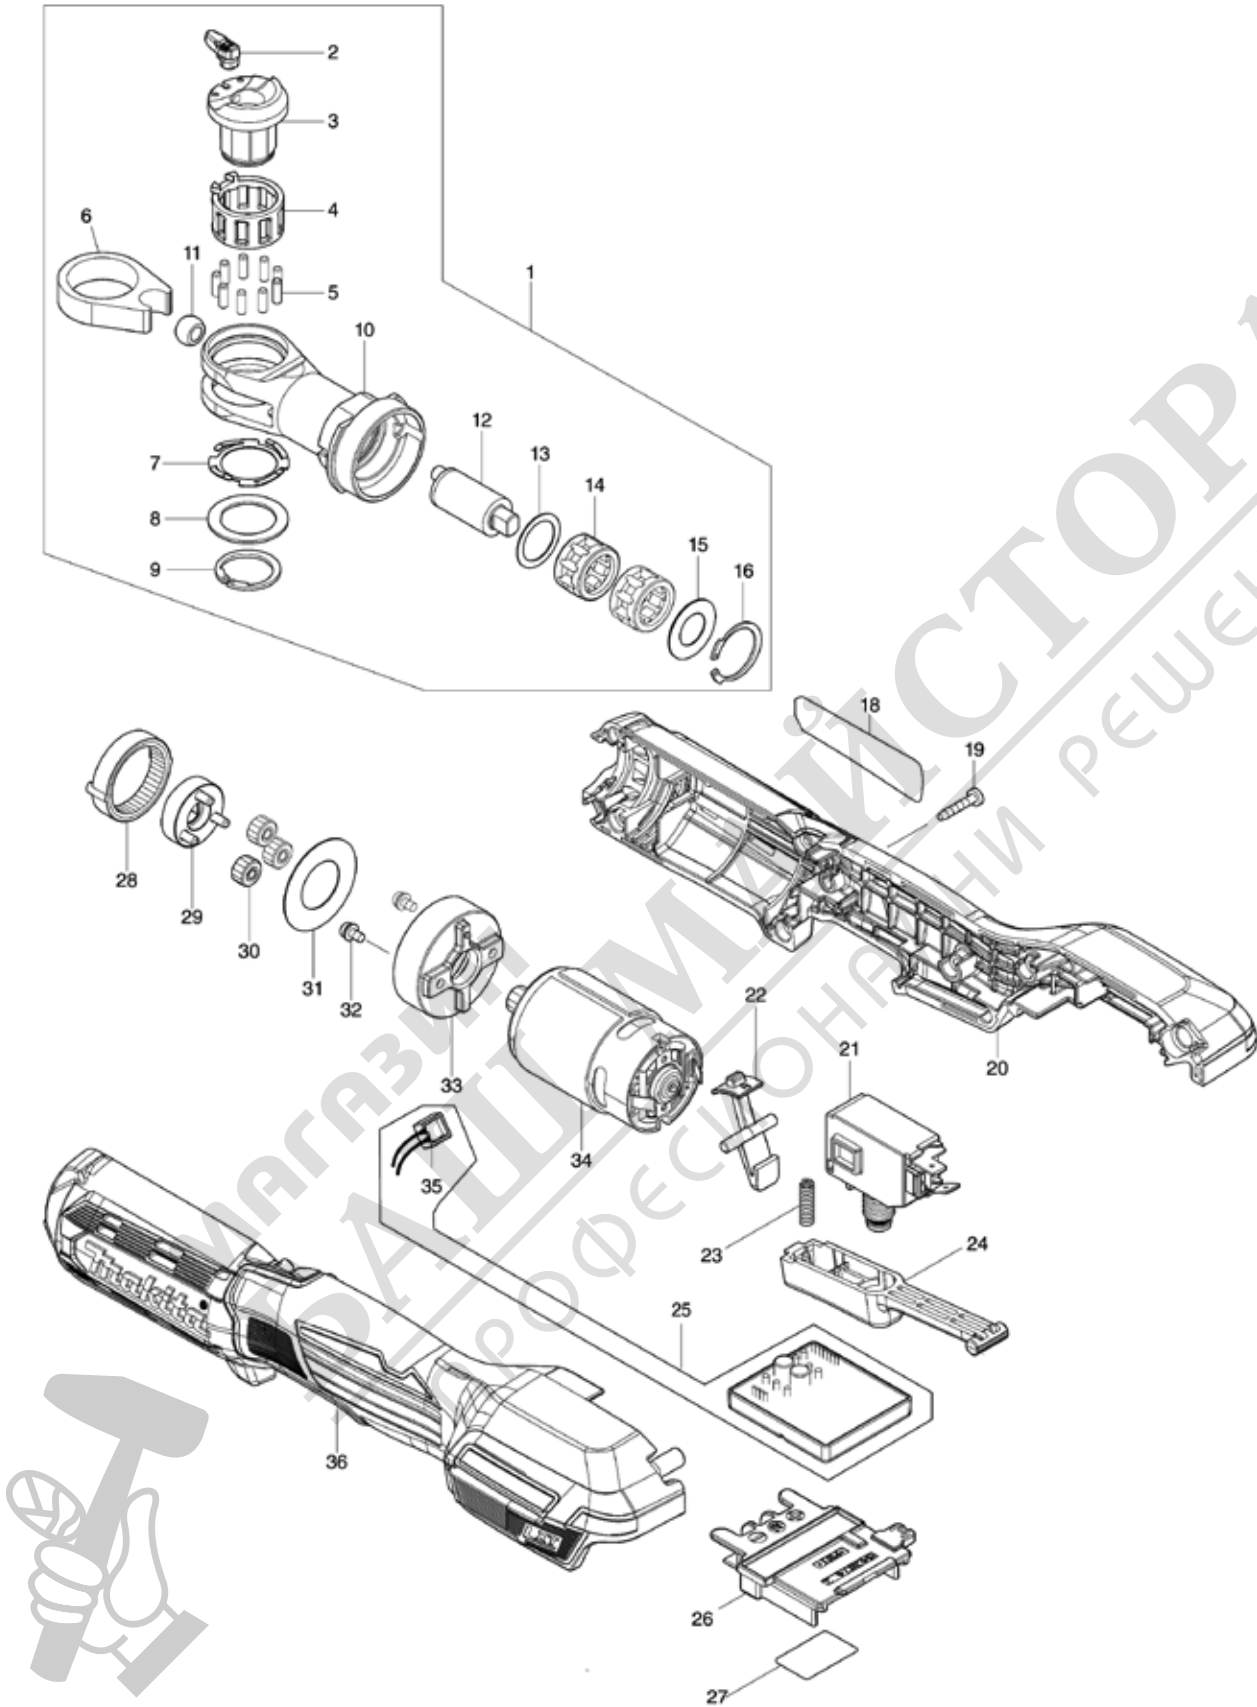

Model No.DWR180 CORDLESS RATCHET WRENCH

Model No.DWR180 CORDLESS RATCHET WRENCH

Item	Parts No.	Description	I/C	QTY	New/Old	Opt. 1	Opt. 2	NOTE
001	127297-7	HEAD ASSEMBLY		1	*			
D10		INC. 2-16			*			
001-1	127297-7	HEAD ASSEMBLY	O	1				
002	140K70-4	LEVER COMPLETE		1	*			
003	327360-8	ANVIL		1	*			
004	310954-6	RETAINER RING		1	*			
005	256963-0	PIN 3		9	*			
006	327357-7	RATCHET RING		1	*			
007	232531-3	LEAF SPRING		1	*			
008	253440-3	FLAT WASHER 19		1	*			
009	961078-7	RETAINING RING (EXT) S-18		1	*			
010	327356-9	RATCHET HEAD		1	*			
011	327359-3	BUSH		1	*			
012	327358-5	SPINDLE		1	*			
013	253450-0	FLAT WASHER 15		1	*			
014	212228-0	NEEDLE CAGE 1412		2	*			
015	253449-5	FLAT WASHER 12		1	*			
016	962112-6	RETAINING RING R-22		1	*			
018	857Y46-5	DWR180 NAME PLATE		1				
019	266429-2	TAPPING SCREW 3X16		7				
020	183R89-2	HOUSING SET		1				
C10	263005-3	RUBBER PIN 6		2				
D10		INC. 36						
021	651391-8	SWITCH C3JW-6BM-PN		1				
022	459422-5	LOCK LEVER		1				
023	232353-1	COMPRESSION SPRING 4		1				
024	459421-7	SWITCH LEVER		1				
025	620E21-2	CONTROLLER		1				
D10		INC. 35						
026	643874-2	TERMINAL		1				
027	857Y53-8	DWR180 SERIAL NO. LABEL		1				
028	226897-1	INTERNAL GEAR 41		1				
029	140K71-2	CARRIER COMPLETE		1				
030	226898-9	SPUR GEAR 14		3				
031	267235-8	FLAT WASHER 18		1				
032	265A38-0	P.H.SCREW M3X6 WITH WR		2				
033	310953-8	INTERNAL GEAR CASE		1				
034	629A30-4	DC MOTOR		1				
035	620B10-9	LED CIRCUIT		1				
036	183R89-2	HOUSING SET		1				
C10	263005-3	RUBBER PIN 6		2				
D10		INC. 20						

Please order the parts with part number.

Print Date 1/14/2021

Model No.DWR180 CORDLESS RATCHET WRENCH

Item	Parts No.	Description	I/C	QTY	New/Old	Opt. 1	Opt. 2	NOTE
A01	191A50-3	SOCKET ADAPTOR 9.5 SET		1				
C10	231952-6	RING SPRING 12		1				
A02	191A51-1	SOCKET ADAPTOR 6.35 SET		1				
C10	231952-6	RING SPRING 12		1				