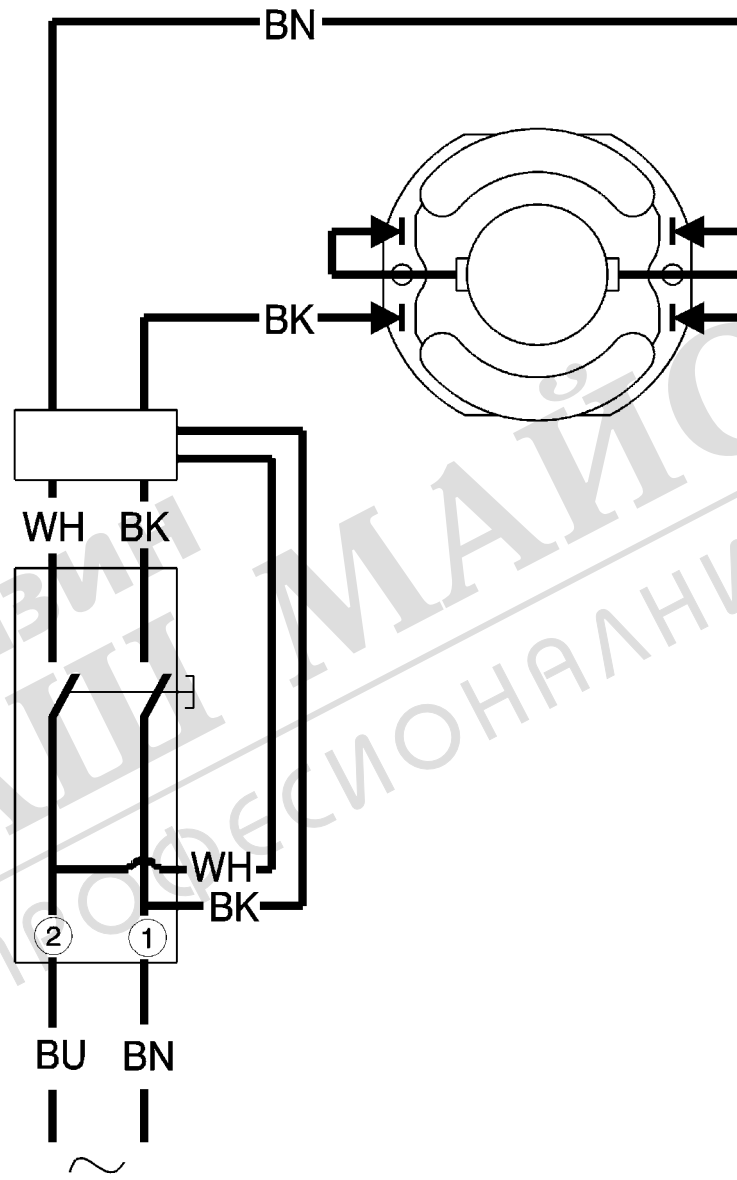

108	1	316094940	Ball bearing compl.	47
110	1	343376620	Sealing washer	11
112	1	316064340	Screwdriver set	30
880	1	344130970	Grease 50Gr 1,8oz	22
1001	1	338505550	Diagram	

МАГАЗИН
БАШ МАЙСТОРА
ПРОФЕСИОНАЛНИ РЕШЕНИЯ

МАГАЗИН МАЙСТОРА®
ПРОФЕССИОНАЛНИ РЕШЕНИЯ