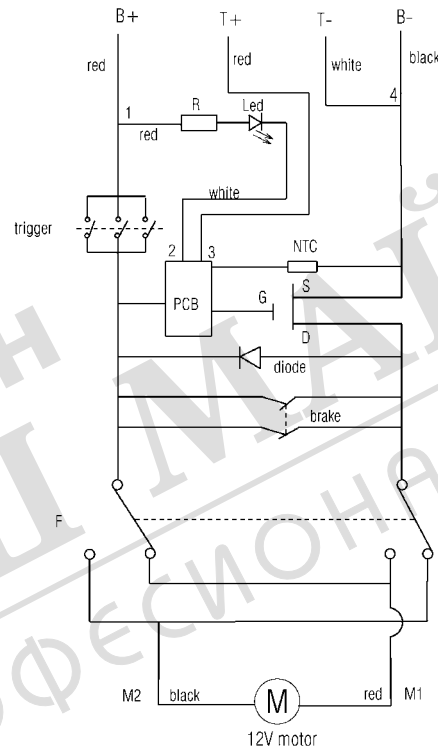

Position	Amount	Type number	Description	PG
1	1	341722830	Cap screw	11
2	1	301003340	Keyless chuck	23
3	1	316097290	Gear-box compl.	32
4	1	316097270	Switch slide H-L compl.	13
7	1	317004310	Motor compl.,10.8V	27
8	1	343447710	Motor housing	25
9	1	338133100	Indication label, CAS	12
10	9	341704710	Screw,ST2,9x13	11
11	1	343411930	Switch,R+L	11
12	1	343411940	Electronic switch 12 V	30
13	1	338070110	Rating plate	12
14	1	343447510	Locking slide	11
15	1	339138160	Hook	13
20	1	343447860	Screwdriver-bit depot	13
66	1	316066720	Latch compl.	14
67	2	342004180	Pressure spring	11
95	1	343439680	Cover cap	11
1001	1	338506400	Wiring diagram	

МАГАЗИН
БАШ МАЙСТОРА
ПРОФЕСІОНАЛНИ РЕШЕННЯ

МАГАЗИН МАЙСТОРА®
БАШ
ПРОФЕСІОНАЛНИ РЕШЕНИЯ