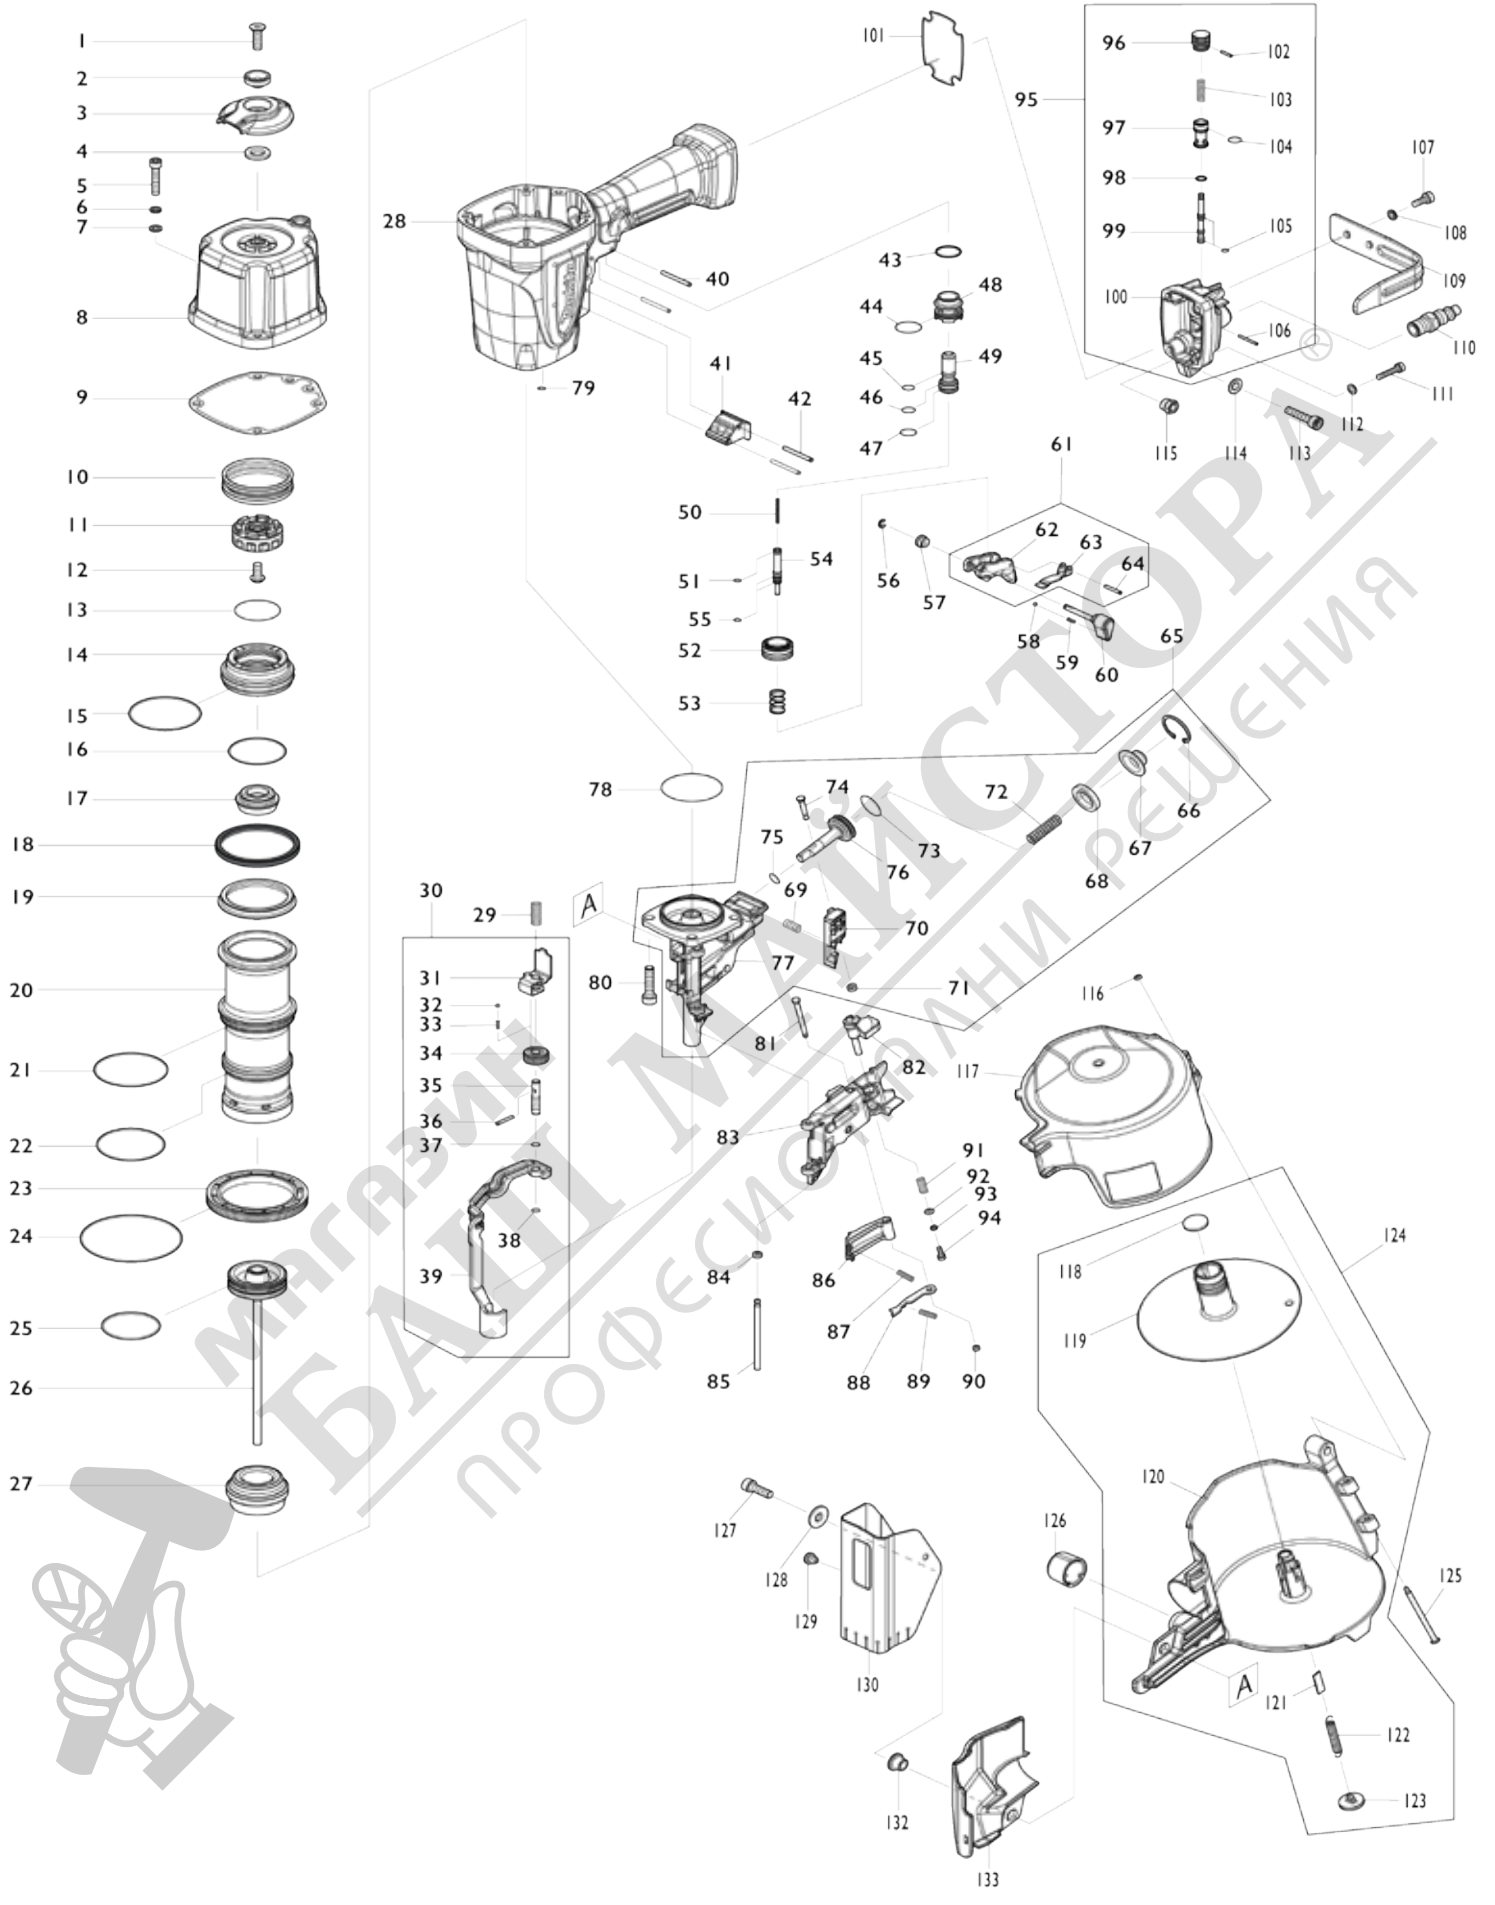

Model No.AN613 PNEUMATIC COIL NAILER

Model No.AN613 PNEUMATIC COIL NAILER

Item No.	Parts No.	Description	Interchangability	Qty	New/Old	Note1	Note2
001	HY00000655	HEX.SOCKETC.S.HEADSCREWM6 X20		1			
002	HY00000632	SLEEVE6		1			
003	HY00000596	EXHAUSTCOVER		1			
004	HY00000627	RUBBERRING10		1			
005	HY00000156	HEX.SOCKET HEAD BOLT M5X25		4			
006	HY00000162	SPRING WASHER 5		4			
007	HY00000160	FLAT WASHER 5		4			
008	HY00001064	TOP CAP COMPLETE		1			
009	HY00001065	TOPCAP GASCKET		1			
010	HY00001101	COMPRESSION SPRING 45		1			
011	HY00000455	HEADVALVEGUIDE		1			
012	HY00000677	HEX.SOCKETBUTTONHEADSCREWM6X12		1			
013	HY00000409	ORING30.5		1			
014	HY00001102	HEAD VALVE		1			
015	HY00000141	O-RING 45		1			
016	HY00000020	O-RING 36		1			
017	HY00000517	REARCUSHION		1			
018	HY00001066	VALVE SHEET GUIDE		1			
019	HY00000452	VALVESHEET		1			
020	HY00001067	CYLINDER		1			
021	HY00000405	ORING47		1			
022	HY00000402	ORING44		1			
023	HY00000785	CYLINDER SEPARATER		1			
024	HY00000143	O-RING 67		1			
025	HY00000139	O-RING 35		1			
026	HY00001068	DRIVER COMPLETE		1			
027	HY00001087	FRONT CUSHION		1			
028	HY00001069	HOUSINGCOMPLETE		1			
C10	HY00000828	CAUTION LABEL		1			
029	HY00000790	COMPRESSION SPRING 6		1			
030	HY00001070	CONTACT ARM ASSEMBLY		1			
030		INC. 31-39					
031	HY00000791	UPPER YOKE		1			
032	HY00000526	STEELBALL3		1			
033	HY00000470	COMPRESSIONSPRING2		1			
034	HY00000792	ADJUSTER DIAL		1			
035	HY00000793	ADJUSTER SHAFT		1			
036	HY00000114	SPRING PIN 2.5-16		1			
037	HY00000397	ORING5		1			
038	HY00000795	RING SPRING 5		1			
039	HY00001071	CONTACT ARM		1			
040	HY00000165	SPRING PIN 3-28		2			
041	HY00000805	TRIGGER BASE		1			
042	HY00000165	SPRING PIN 3-28		2			
043	HY00000135	O-RING 15		1			
044	HY00000137	O-RING 17		1			