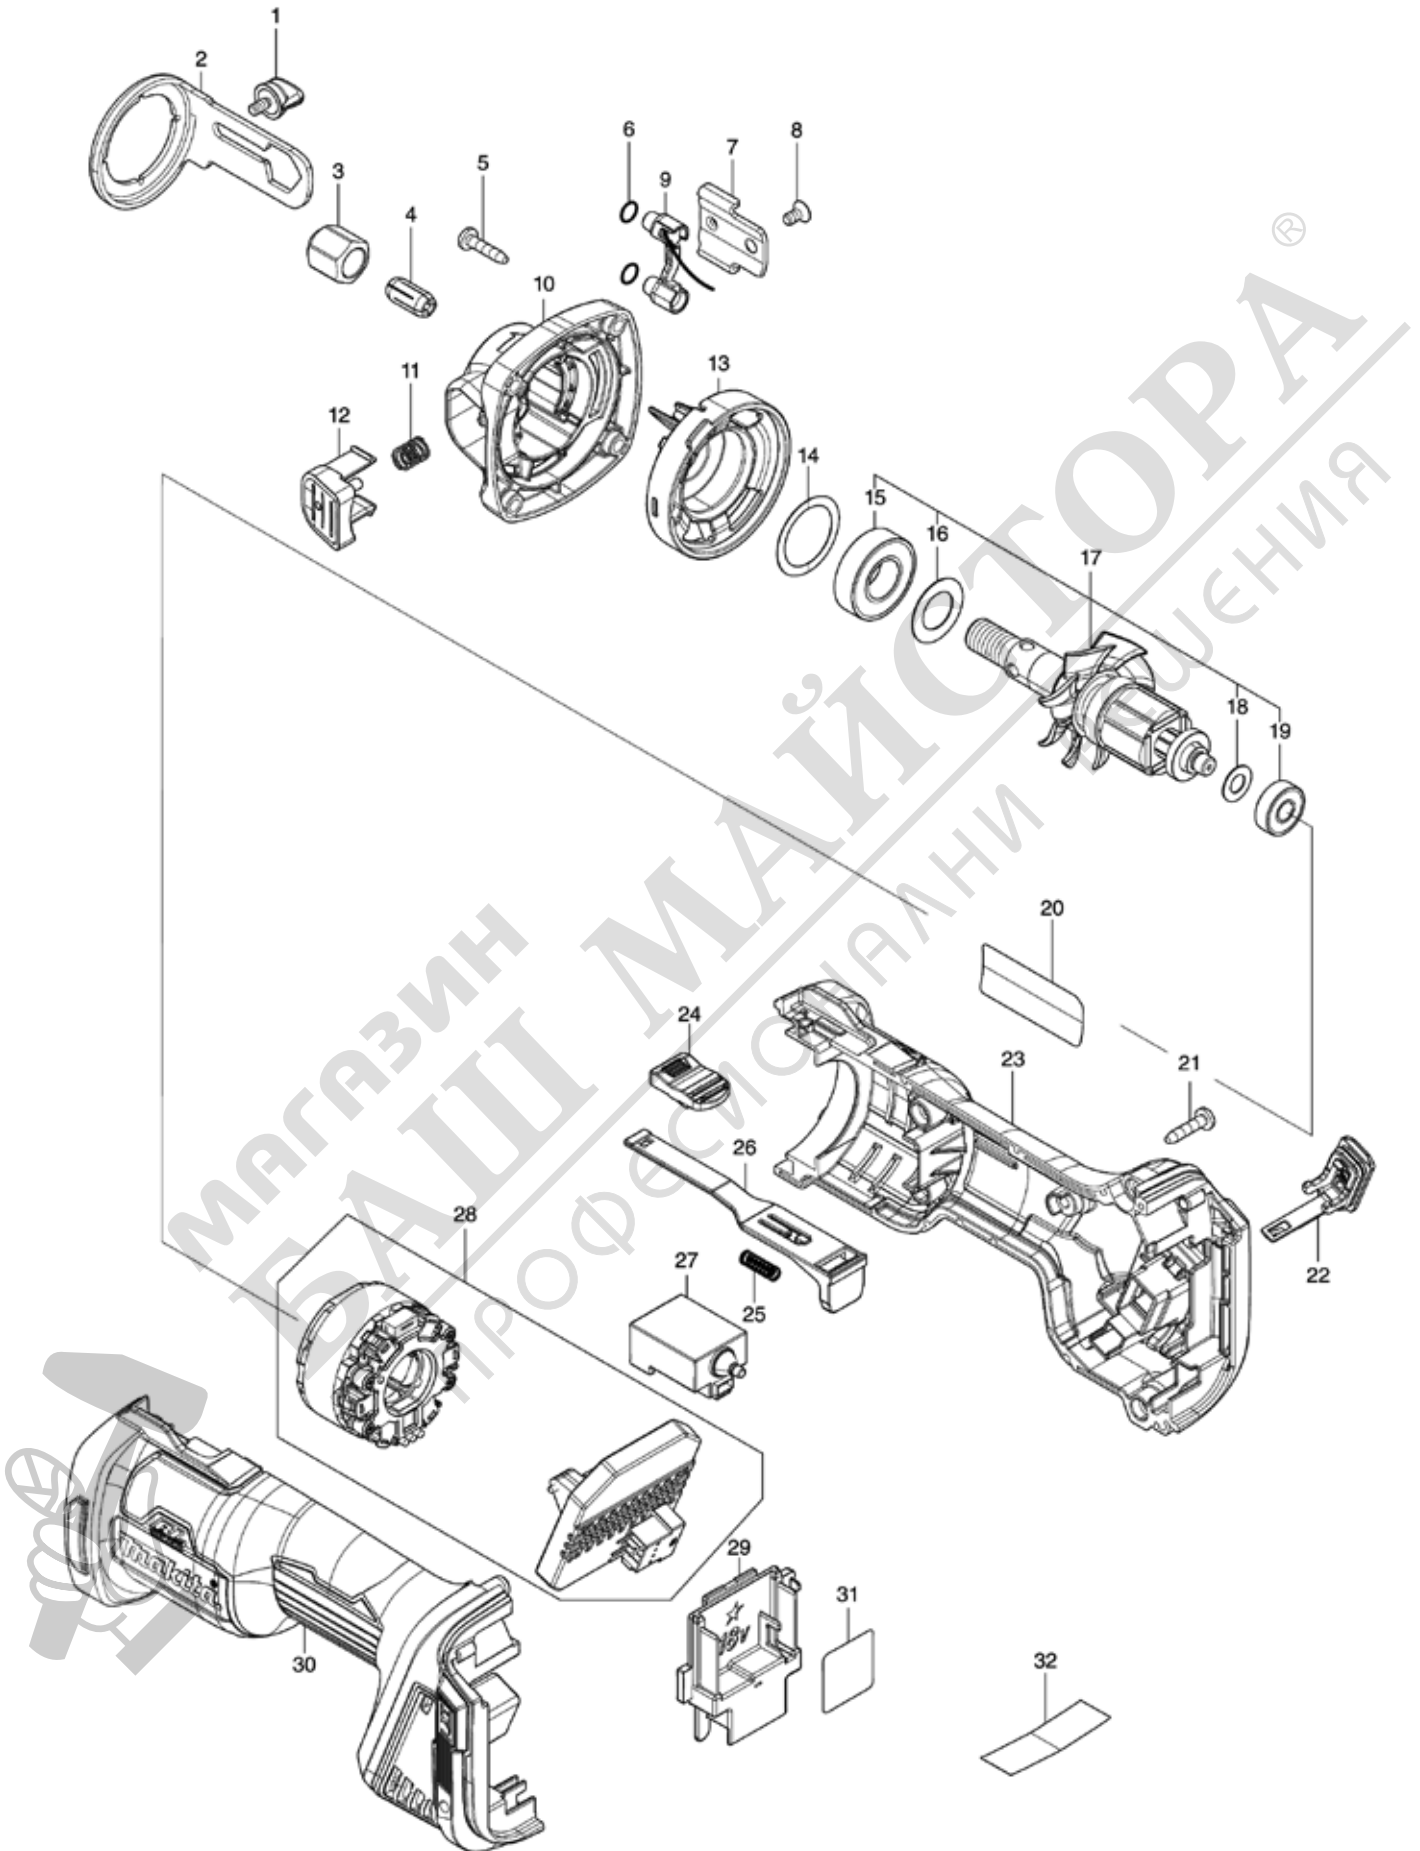

Model No.DCO181 CORDLESS CUT-OUT TOOL

## Model No.DCO181 CORDLESS CUT-OUT TOOL

Item	Parts No.	Description	I/C	QTY	New/Old	Opt. 1	Opt. 2	NOTE
001	266898-7	THUMB SCREW M4X8		1				
002	346796-2	SHOE PLATE		1				
003	763258-9	COLLET NUT		1				
004	763677-9	COLLET CONE 3.18		1				
005	266326-2	TAPPING SCREW 4X18		4				
006	213048-5	O RING 6		2				
007	346795-4	SHOE SUPPORT		1				
008	265085-5	+ COUNTERSUNK HEAD SCREW M4X8		1				
009	620D25-8	LED CIRCUIT		1				
010	140V89-9	BEARING BOX COVER COMPLETE		1				
011	234332-5	COMPRESSION SPRING 7		1				
012	412727-4	SHAFT LOCK		1				
013	412702-0	BEARING BOX		1				
014	267785-3	WAVE WASHER 23		1				
015	211236-8	BALL BEARING 6002DDW		1				
016	267164-5	FLAT WASHER 15		1				
017	519636-9	ROTOR ASS'Y		1				
D10		INC. 15,16,18,19						
018	253186-1	FLAT WASHER 7		1				
019	210017-7	BALL BEARING 607DDW		1				
020	857P76-2	DCO181 NAME PLATE		1				
021	266326-2	TAPPING SCREW 4X18		5				
022	140G30-2	CAP COMPLETE		1				
C10	213218-6	O RING 16		1				
023	183R26-6	HOUSING SET		1				
C10	263005-3	RUBBER PIN 6		2				
C20	252126-6	HEX. LOCK NUT M4-7		1				
D10		INC. 30						
024	455447-7	SWITCH KNOB		1				
025	233121-5	COMPRESSION SPRING 4		1				
026	412233-9	SWITCH LEVER		1				
027	651445-1	SWITCH FPM-1130		1				
028	629A08-7	STATOR COMPLETE		1				
029	643874-2	TERMINAL		1				
030	183R26-6	HOUSING SET		1				
C10	263005-3	RUBBER PIN 6		2				
C20	252126-6	HEX. LOCK NUT M4-7		1				
D10		INC. 23						
031	857P84-3	DCO181 SERIAL NO. LABEL		1				
A01	193449-2	DUST COLLECTION COVER		1				
A02	191G69-8	DRYWALL GUIDE BIT 3.18 SET		2				

Please order the parts with part number.

Print Date 9/30/2020

## Model No.DCO181 CORDLESS CUT-OUT TOOL

Item	Parts No.	Description	I/C	QTY	New/Old	Opt. 1	Opt. 2	NOTE
A04	781037-3	WRENCH 17		1				

Please order the parts with part number.

Print Date 9/30/2020

МАГАЗИН  
БАШ МАЙСТОРА®  
ПРОФЕСИОНАЛНИ РЕШЕНИЯ