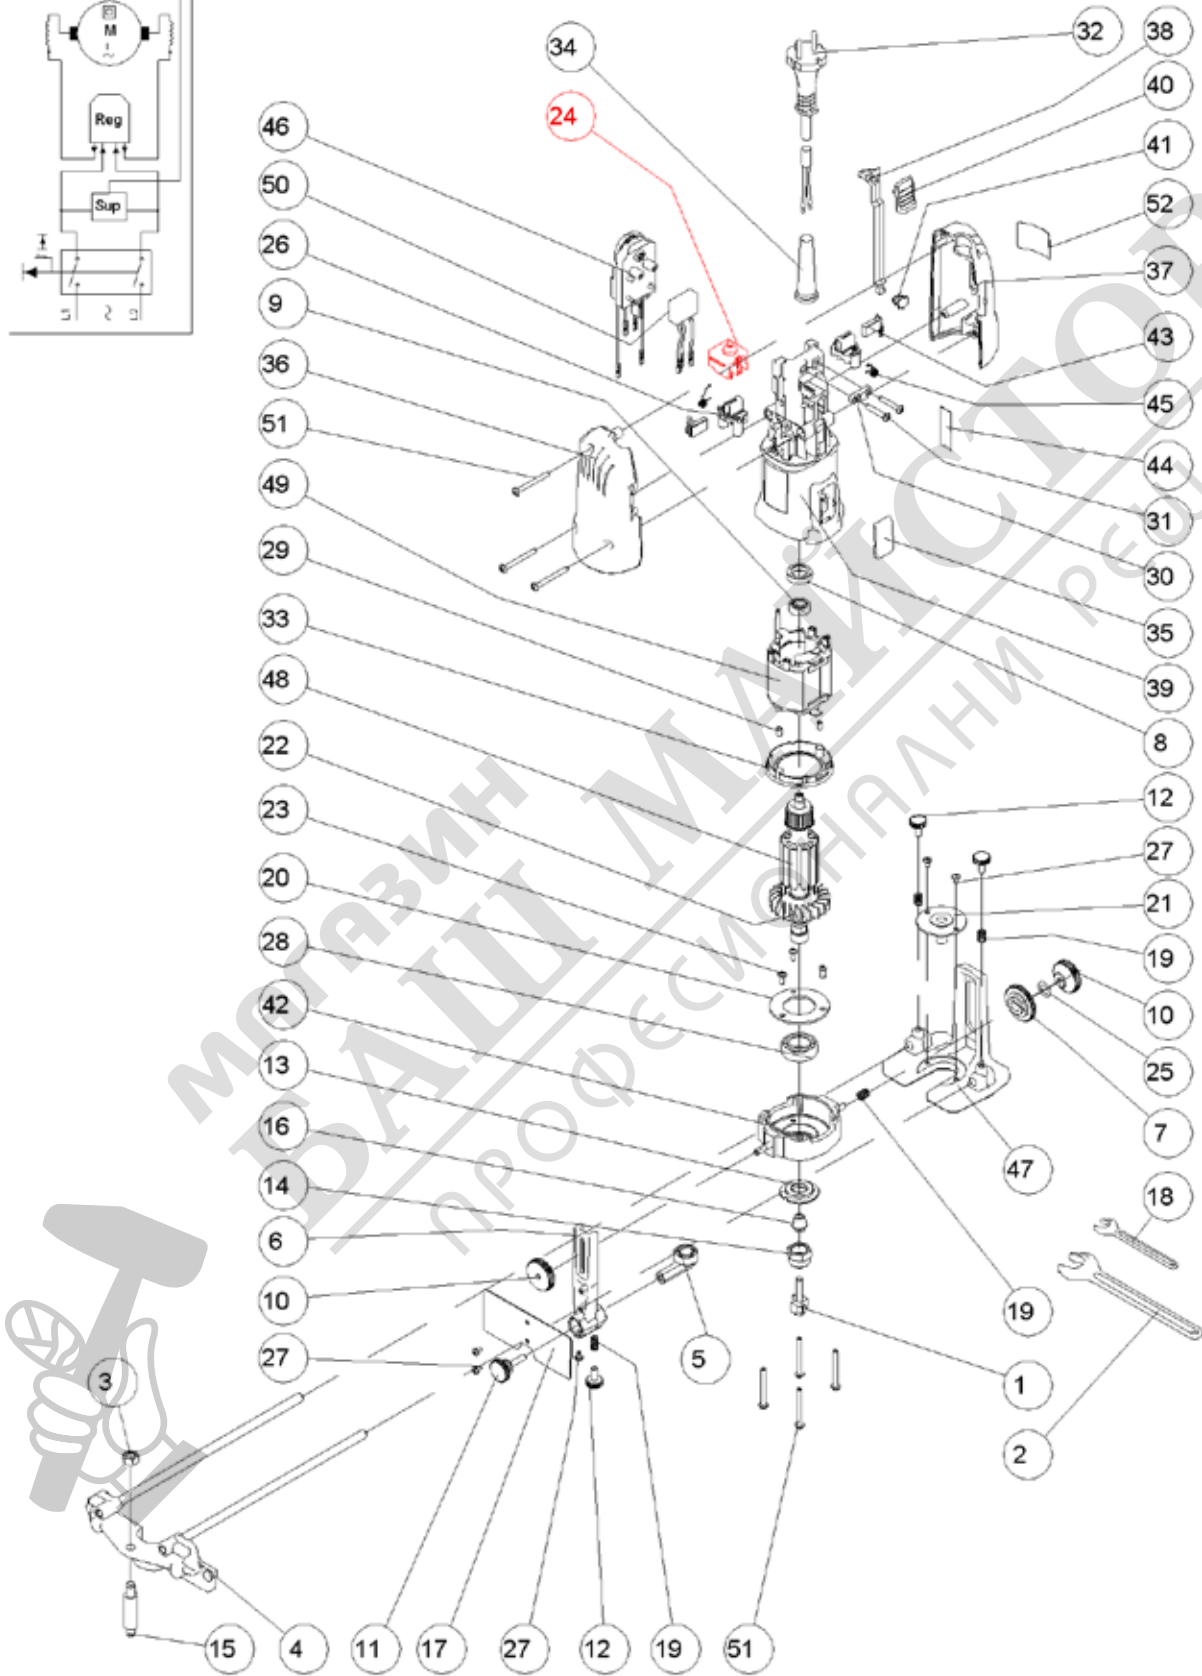

Technical Information
Explosion Drawings and Parts List

TRIMMER FR192N (Version FR192N A)

Technical Information
Explosion Drawings and Parts List

TRIMMER FR192N (Version FR192N A)

Pos. Ref.	Description	Pos. Ref.	Description		
1	1040011	CARBIDE FLUSH/BEVEL BIT 2 FLUTE	51	9279018	SCREW D.4X40 (TX)
1	1740011	CARBIDE FLUSH/BEVEL BIT 2 FLUTE 1/4"	52	6019390	LABEL
2	1199237	WRENCH 19 mm			
3	1185003	HEX. NUT M.8			
4	1200010	FENCE ASS'Y			
5	1200031	TRIMMER GUIDE			
6	1201038	TRIMMER GUIDE HOLDER			
7	1202073	NYLON GEAR			
8	1204003	BEARING HOLDER			
9	1210019	BALL BEARING 607 Z			
10	1222017	LOCK KNOB			
11	1222018	REGULATING KNOB			
12	1222019	LOCK KNOB			
13	1222022	LOCK NUT			
14	1222023	COLLET NUT			
15	1222036	GUIDE CENTER			
16	1222084	COLLET D.6			
16	1222085	COLLET D.1/4			
17	1223012	GUARD			
18	1299238	WRENCH 11 mm			
19	1226035	SPRING			
20	1233029	RETAINER			
21	1250001	TEMPLATE GUIDE RING D.6			
21	1250002	TEMPLATE GUIDE RING D.8			
21	1250003	TEMPLATE GUIDE RING D.10			
21	1250004	TEMPLATE GUIDE RING D.12			
22	1288012	RETAINING RING			
23	1370002	PAN HD. TAPPING SCREW 6X3/8 PH.BZ.			
24	2015043	SWITCH			
25	2023021	SPRING WASHER			
26	2045292	SET BRUSH HOLDER W/CARBON BRUSHES 230V			
26	2045703	SET BRUSH HOLDER W/CARBON BRUSHES 120V			
27	2070004	PAN HD. TAPPING SCREW 6X1/4 PH.BZ			
28	2310003	BALL BEARING 6002-ZZ			
29	3504030	RUBBER PIN			
30	4302025	CORD CLAMP			
31	4679013	SCREW D.4X25 TX			
32	1400051	CORD ASS'Y (AMERICA)			
32	5400025	CORD ASS'Y (EUROPE)			
33	7903071	FAN GUIDE			
34	8002043	CORD ARMOR			
35	9202451	COVER			
36	9202453	RIGHT COVER			
37	9202454	LEFT COVER			
38	9202455	TIE ROD			
39	9202456	HOUSING			
40	9202458	PUSH BUTTON			
41	9202520	CLAMP			
42	9206342	HEAD			
43	9217035	CARBON BRUSHES SET			
43	9217041	CARBON BRUSHES 120 V.			
44	9219320	LABEL			
45	9226155	BRUSH SPRING			
46	9245508	ELECTRONIC CIRCUIT			
46	9245666	ELECTRONIC CIRCUIT ASS'Y 120 V.			
47	9245526	TRIMMING HEAD ASS'Y			
48	9251164	ARMATURE ASS'Y 230 V.			
48	9251173	ARMATURE ASS'Y 120 V.			
49	9255162	STATOR ASS'Y 230 V.			
49	9255165	STATOR ASS'Y 120 V.			
50	9268299	CAPACITOR			