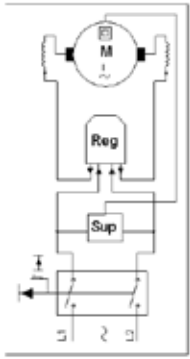

Technical Information
Explosion Drawings and Parts List

TRIMMER FR192N (Version FR192N A)

Technical Information
Explosion Drawings and Parts List

TRIMMER FR192N (Version FR192N A)

Pos. Ref.	Description	Pos. Ref.	Description		
1	1040011	CARBIDE FLUSH/BEVEL BIT 2 FLUTE	51	9279018	SCREW D.4X40 (TX)
1	1740011	CARBIDE FLUSH/BEVEL BIT 2 FLUTE 1/4"	52	6019390	LABEL
2	1199237	WRENCH 19 mm			
3	1185003	HEX. NUT M.8			
4	1200010	FENCE ASS'Y			
5	1200031	TRIMMER GUIDE			
6	1201038	TRIMMER GUIDE HOLDER			
7	1202073	NYLON GEAR			
8	1204003	BEARING HOLDER			
9	1210019	BALL BEARING 607 Z			
10	1222017	LOCK KNOB			
11	1222018	REGULATING KNOB			
12	1222019	LOCK KNOB			
13	1222022	LOCK NUT			
14	1222023	COLLET NUT			
15	1222036	GUIDE CENTER			
16	1222084	COLLET D.6			
16	1222085	COLLET D.1/4			
17	1223012	GUARD			
18	1299238	WRENCH 11 mm			
19	1226035	SPRING			
20	1233029	RETAINER			
21	1250001	TEMPLATE GUIDE RING D.6			
21	1250002	TEMPLATE GUIDE RING D.8			
21	1250003	TEMPLATE GUIDE RING D.10			
21	1250004	TEMPLATE GUIDE RING D.12			
22	1288012	RETAINING RING			
23	1370002	PAN HD. TAPPING SCREW 6X3/8 PH.BZ.			
24	2015043	SWITCH			
25	2023021	SPRING WASHER			
26	2045292	SET BRUSH HOLDER W/CARBON BRUSHES 230V			
26	2045703	SET BRUSH HOLDER W/CARBON BRUSHES 120V			
27	2070004	PAN HD. TAPPING SCREW 6X1/4 PH.BZ			
28	2310003	BALL BEARING 6002-ZZ			
29	3504030	RUBBER PIN			
30	4302025	CORD CLAMP			
31	4679013	SCREW D.4X25 TX			
32	1400051	CORD ASS'Y (AMERICA)			
32	5400025	CORD ASS'Y (EUROPE)			
33	7903071	FAN GUIDE			
34	8002043	CORD ARMOR			
35	9202451	COVER			
36	9202453	RIGHT COVER			
37	9202454	LEFT COVER			
38	9202455	TIE ROD			
39	9202456	HOUSING			
40	9202458	PUSH BUTTON			
41	9202520	CLAMP			
42	9206342	HEAD			
43	9217035	CARBON BRUSHES SET			
43	9217041	CARBON BRUSHES 120 V.			
44	9219320	LABEL			
45	9226155	BRUSH SPRING			
46	9245508	ELECTRONIC CIRCUIT			
46	9245666	ELECTRONIC CIRCUIT ASS'Y 120 V.			
47	9245526	TRIMMING HEAD ASS'Y			
48	9251164	ARMATURE ASS'Y 230 V.			
48	9251173	ARMATURE ASS'Y 120 V.			
49	9255162	STATOR ASS'Y 230 V.			
49	9255165	STATOR ASS'Y 120 V.			
50	9268299	CAPACITOR			