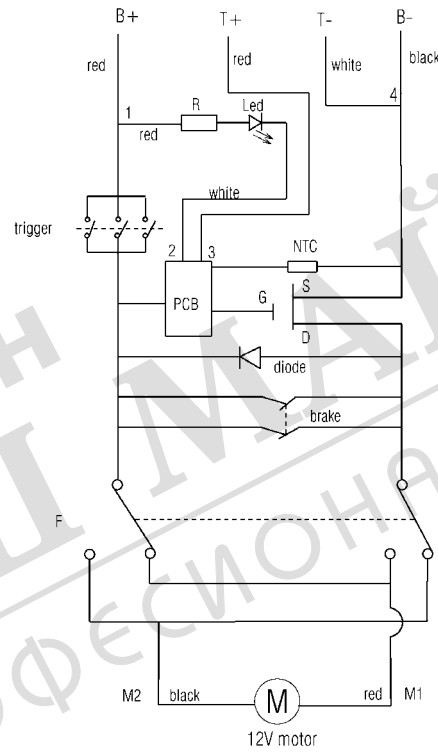

Position	Amount	Type number	Description	PG
3	1	315418330	Gear housing compl 10.8V	32
4	1	316097270	Switch slide H-L compl.	13
7	1	317004310	Motor compl., 10.8V	27
8	1	343447710	Motor housing	25
9	1	338133100	Indication label, CAS	12
10	9	341704710	Screw, ST2,9x13	11
11	1	343411930	Switch, R+L	11
12	1	343411940	Electronic switch 12 V	30
13	1	338070090	Rating plate	12
14	1	343447510	Locking slide	11
15	1	339138160	Hook	13
16	1	343435310	Thread sleeve	11
20	1	343447860	Screwdriver-bit depot	13
66	1	316066720	Latch compl.	14
67	2	342004180	Pressure spring	11
95	1	343439680	Cover cap	11
1001	1	338506400	Wiring diagram	

МАГАЗИН
БАШ МАЙСТОРА
ПРОФЕССИОНАЛНИ РЕШЕНИЯ

МАГАЗИН
БАШ
ПРОФЕССИОНАЛЬНЫЕ РЕШЕНИЯ

МАЙСТОРА®