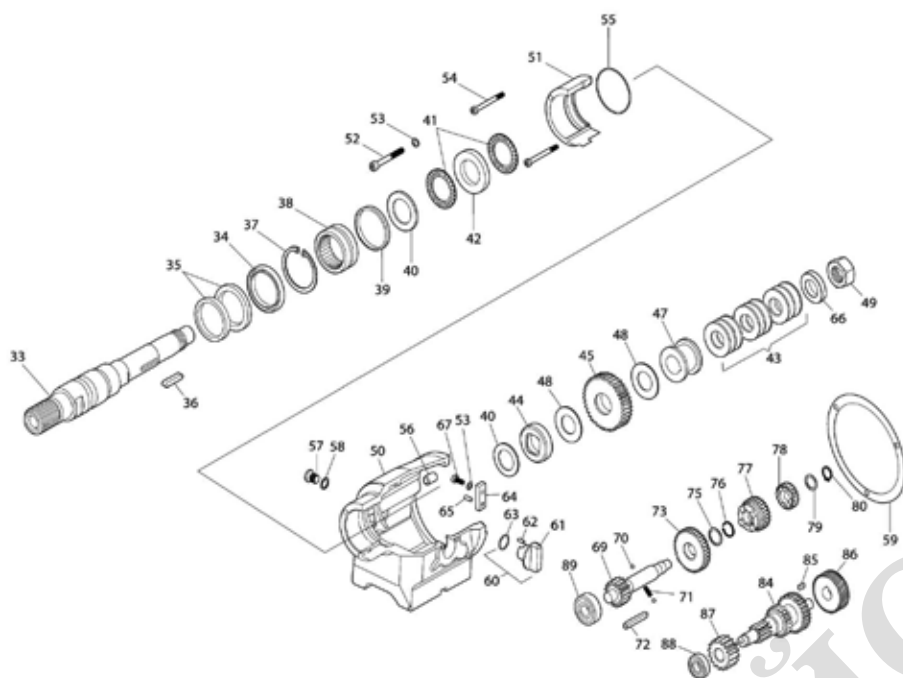

Model No.DBM230 DIAMOND CORE DRILL