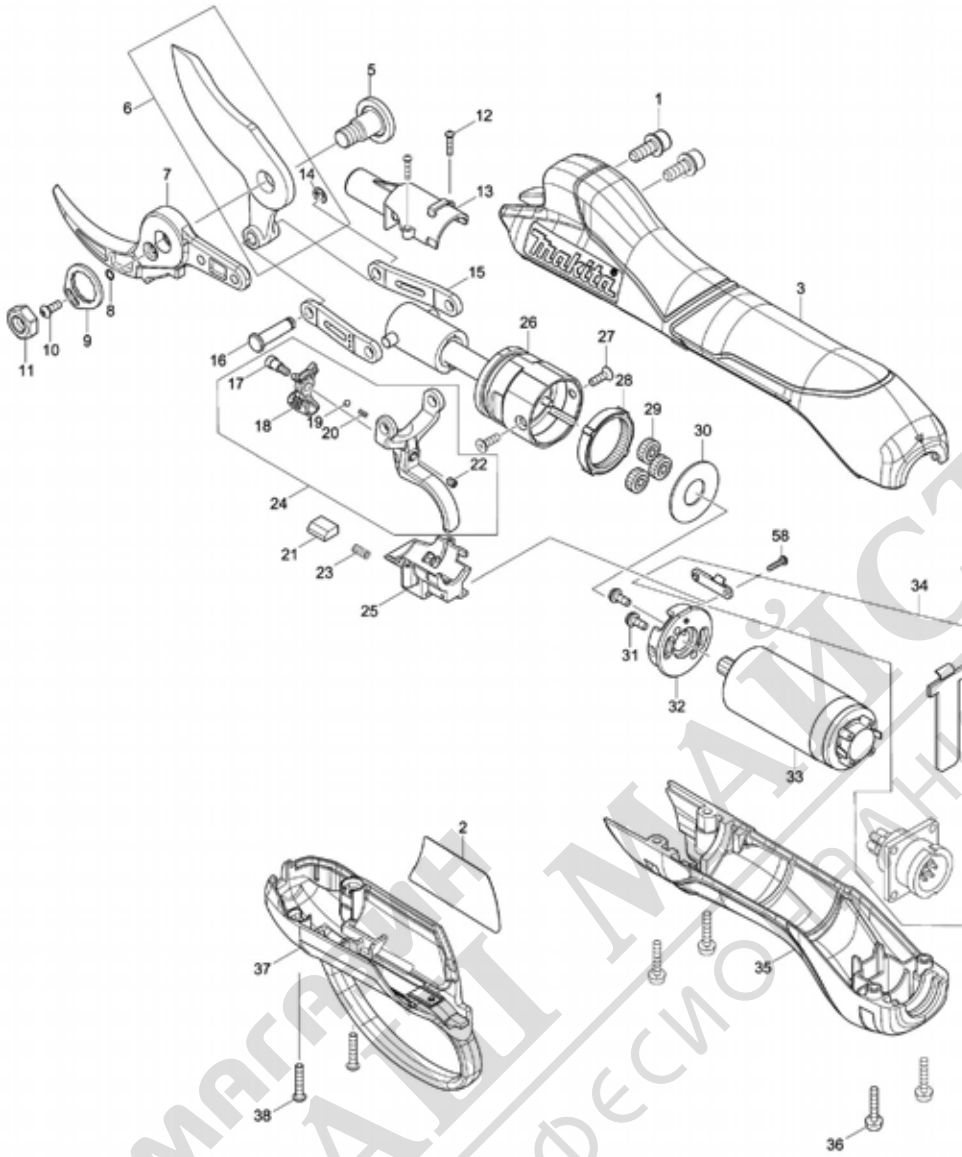

Model No.DUP362 BATTERY POWERED PRUNING SHEARS