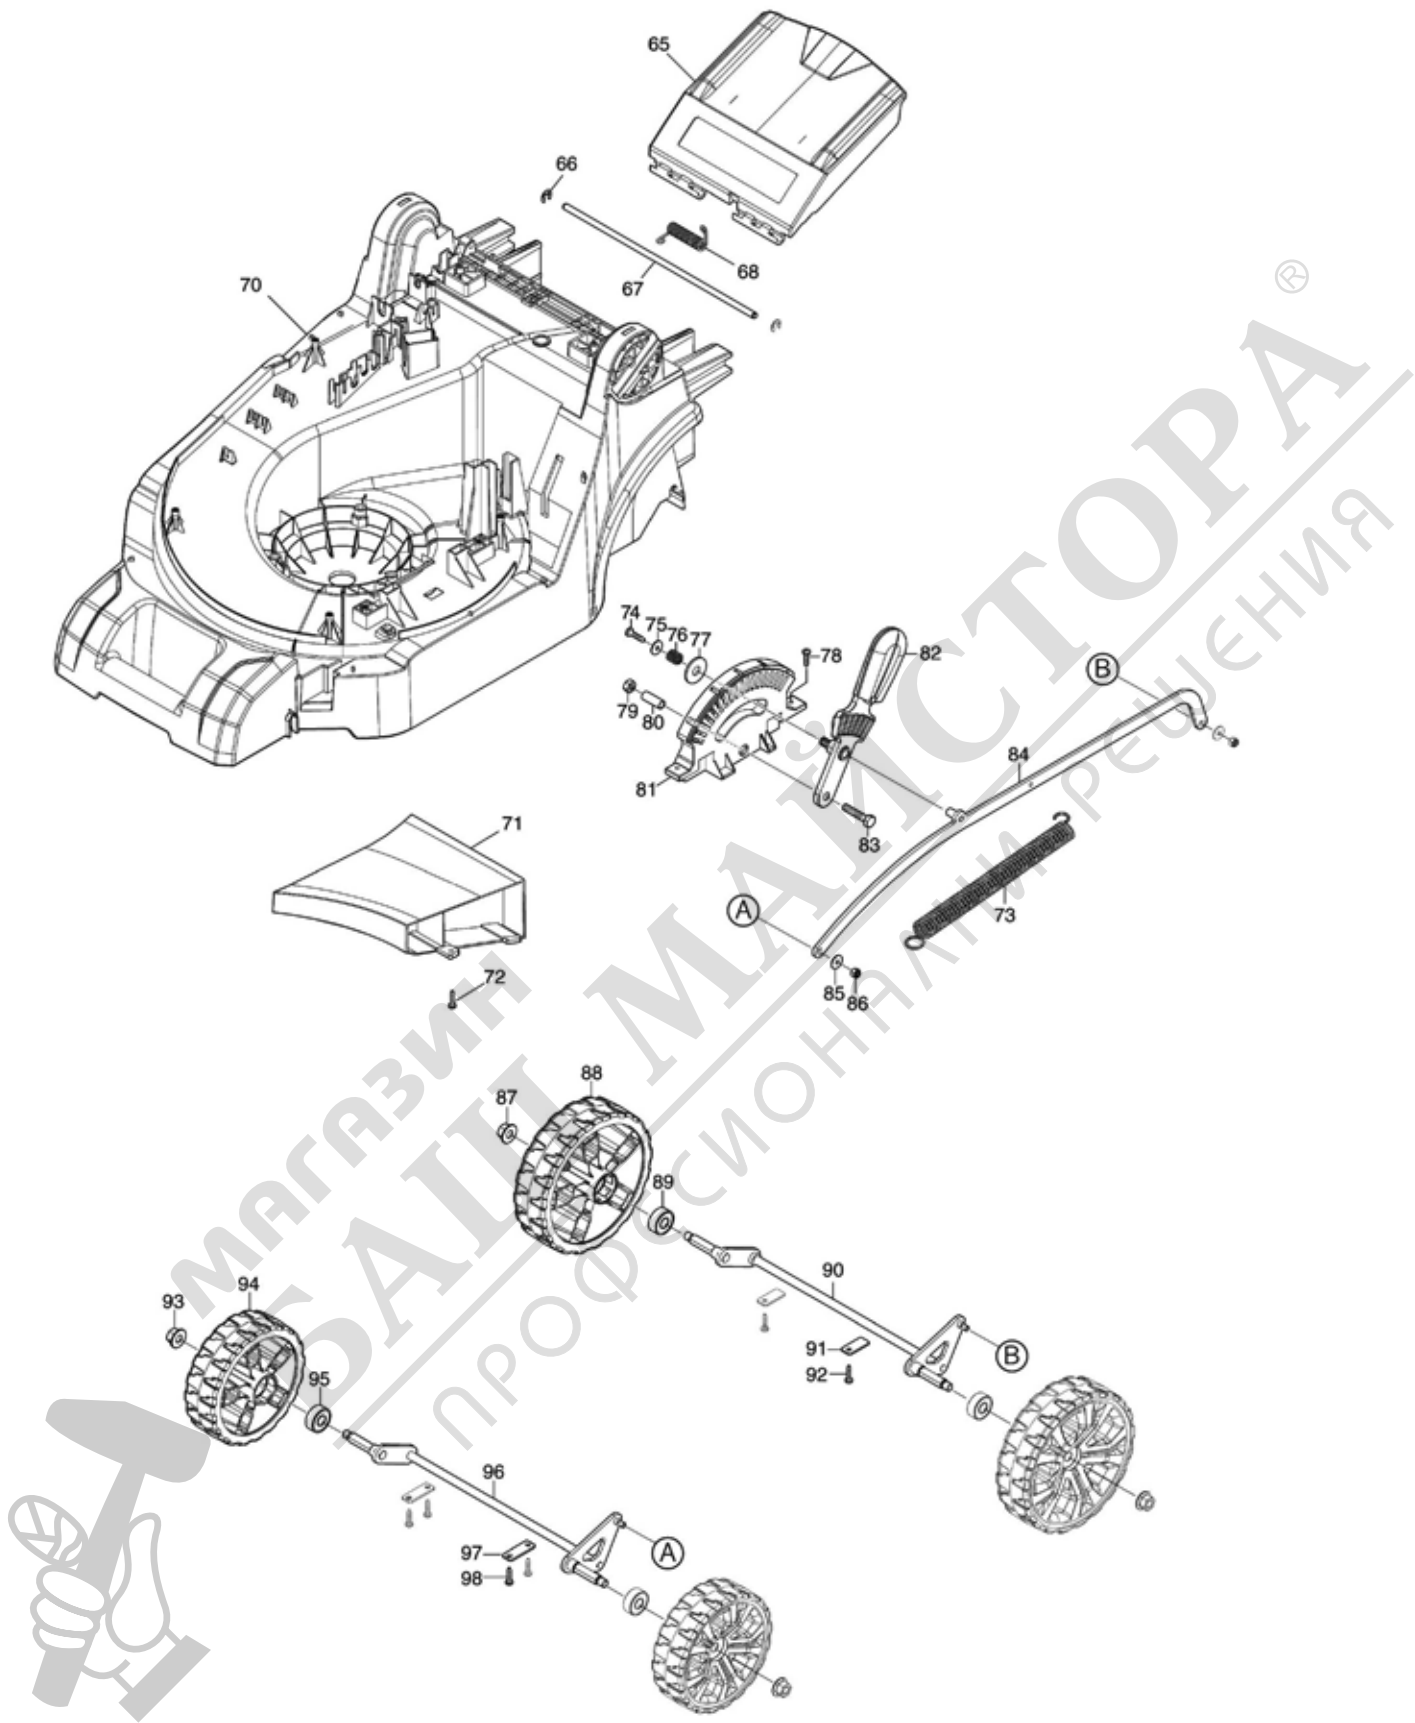

Model No.DLM382 380MM CORDLESS LAWN MOWER