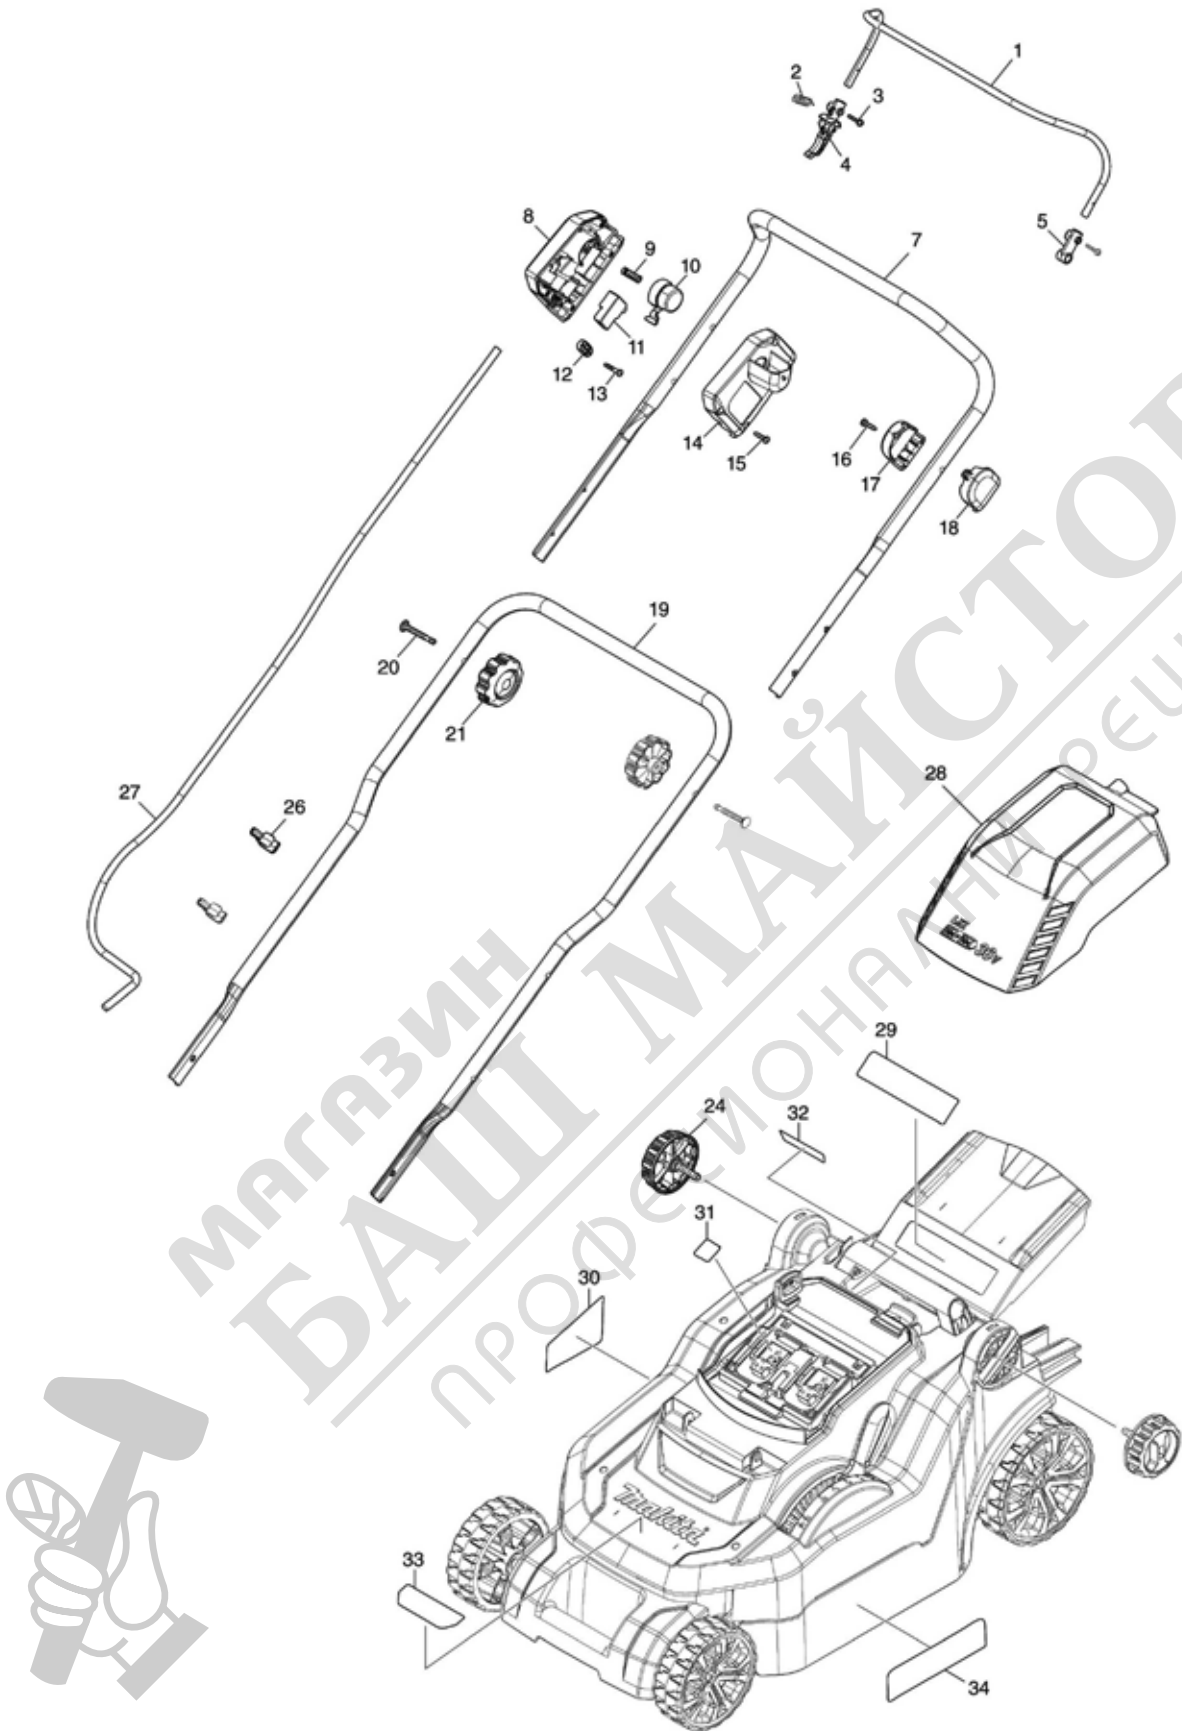

Model No.DLM382 380MM CORDLESS LAWN MOWER