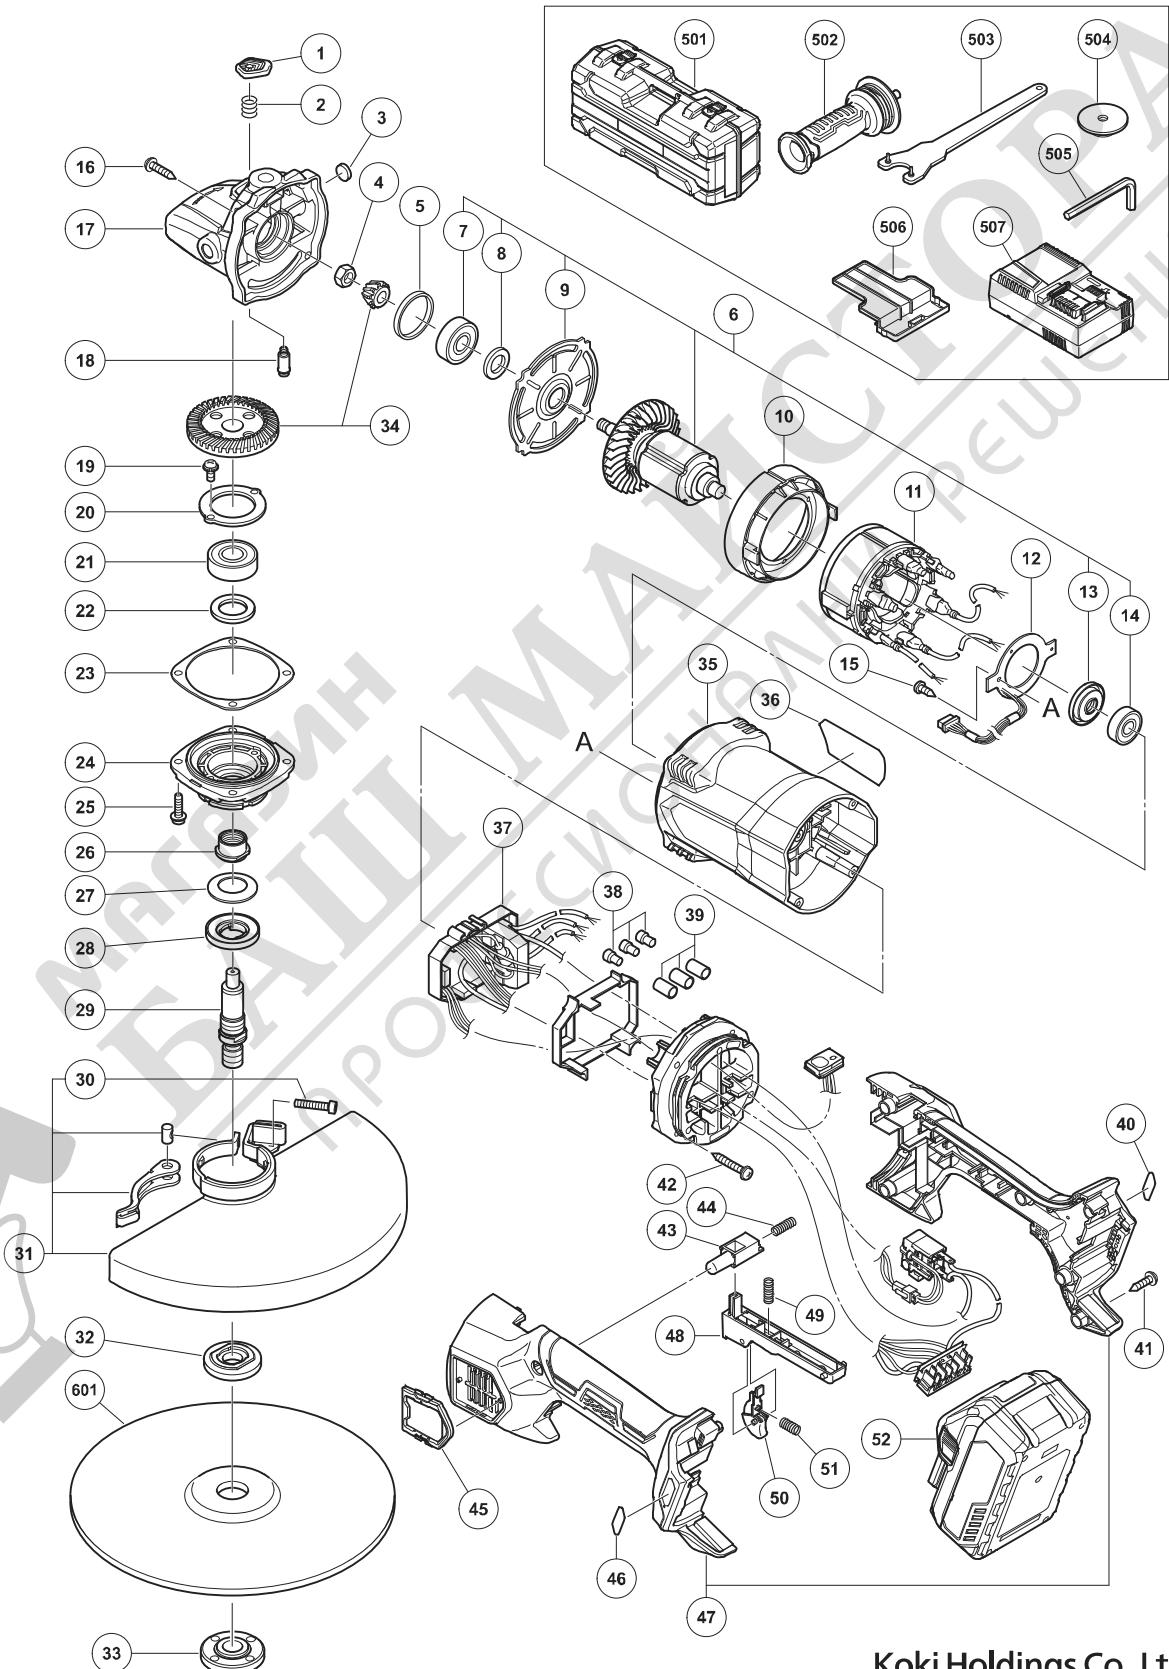

# ELECTRIC TOOL PARTS LIST

### Model G 3623DA

(E1)

## PARTS

G 3623DA

ITEM NO.	CODE NO.	DESCRIPTION	NO. USED	REMARKS
1	337641	PUSHING BUTTON	1	
2	320219	SPRING	1	
3	315049	FELT WASHER	1	
4	949568	LOCK NUT M8 (10 PCS.)	1	
5	373942	RUBBER RING	1	
6	361098	ROTOR (A) ASS'Y	1	INCLUD.7-9,13,14
7	6201VV	BALL BEARING 6201VV	1	
8	373928	FELT PACKING (A)	1	
9	373927	BEARING HOLDER	1	
10	373943	FAN GUIDE	1	
11	341013	STATOR	1	
12	374376	SENSOR PCB (A)	1	
13	373929	DUST SEAL	1	
14	6000VV	BALL BEARING 6000VVCMP2L	1	
15	306945	TAPPING SCREW D3 X 10	1	
16	305558	TAPPING SCREW (W/FLANGE) D5 X 25 (BLACK)	4	
17	373935	GEAR COVER ASS'Y	1	INCLUD.1-3,18
18	374367	LOCK PIN	1	
19	987201	SEAL LOCK SCREW (W/SP. WASHER) M4 X 10	2	
20	373939	BEARING COVER	1	
21	6202VV	BALL BEARING 6202VVCMP2L	1	
22	373938	FELT PACKING (B)	1	
23	374372	SEAL PLATE	1	
24	373937	PACKING GLAND	1	
25	998485	HEX. SOCKET HD. BOLT (W/FLANGE) M5 X 14	4	
26	374604	SLEEVE	1	
27	374370	BELLEVILLE SPRING	1	
28	374369	SUPPORT BODY (C)	1	
29	374605	SPINDLE	1	
30	949662	HEX. SOCKET HD. BOLT M5 X 25 (10 PCS.)	1	
31	374311	WHEEL GUARD ASS'Y	1	INCLUD.30
32	374314	WHEEL WASHER (E)	1	
33	373779	WHEEL NUT M14 X 2	1	
34	373940	GEAR AND PINION SET	1	
35	374312	HOUSING	1	
36		NAME PLATE	1	
37	374457	HOLDER WIRING SET	1	
38	959141	CONNECTOR 50092 (10 PCS.)	3	
39	374969	SUMI TUBE	3	
40	373914	MV LABEL (B)	1	
41	305812	TAPPING SCREW (W/FLANGE) D4 X 16 (BLACK)	6	
42	305490	TAPPING SCREW (W/FLANGE) D4 X 30 (BLACK)	4	
43	374295	KNOB	1	
44	374300	SPRING (C)	1	
45	373936	FILTER	2	
46	373913	MV LABEL (A)	1	
47	374456	HANDLE (A),(B) SET	1	
48	374454	TRIGGER	1	
49	374606	SPRING (D)	1	
50	374296	LEVER	1	