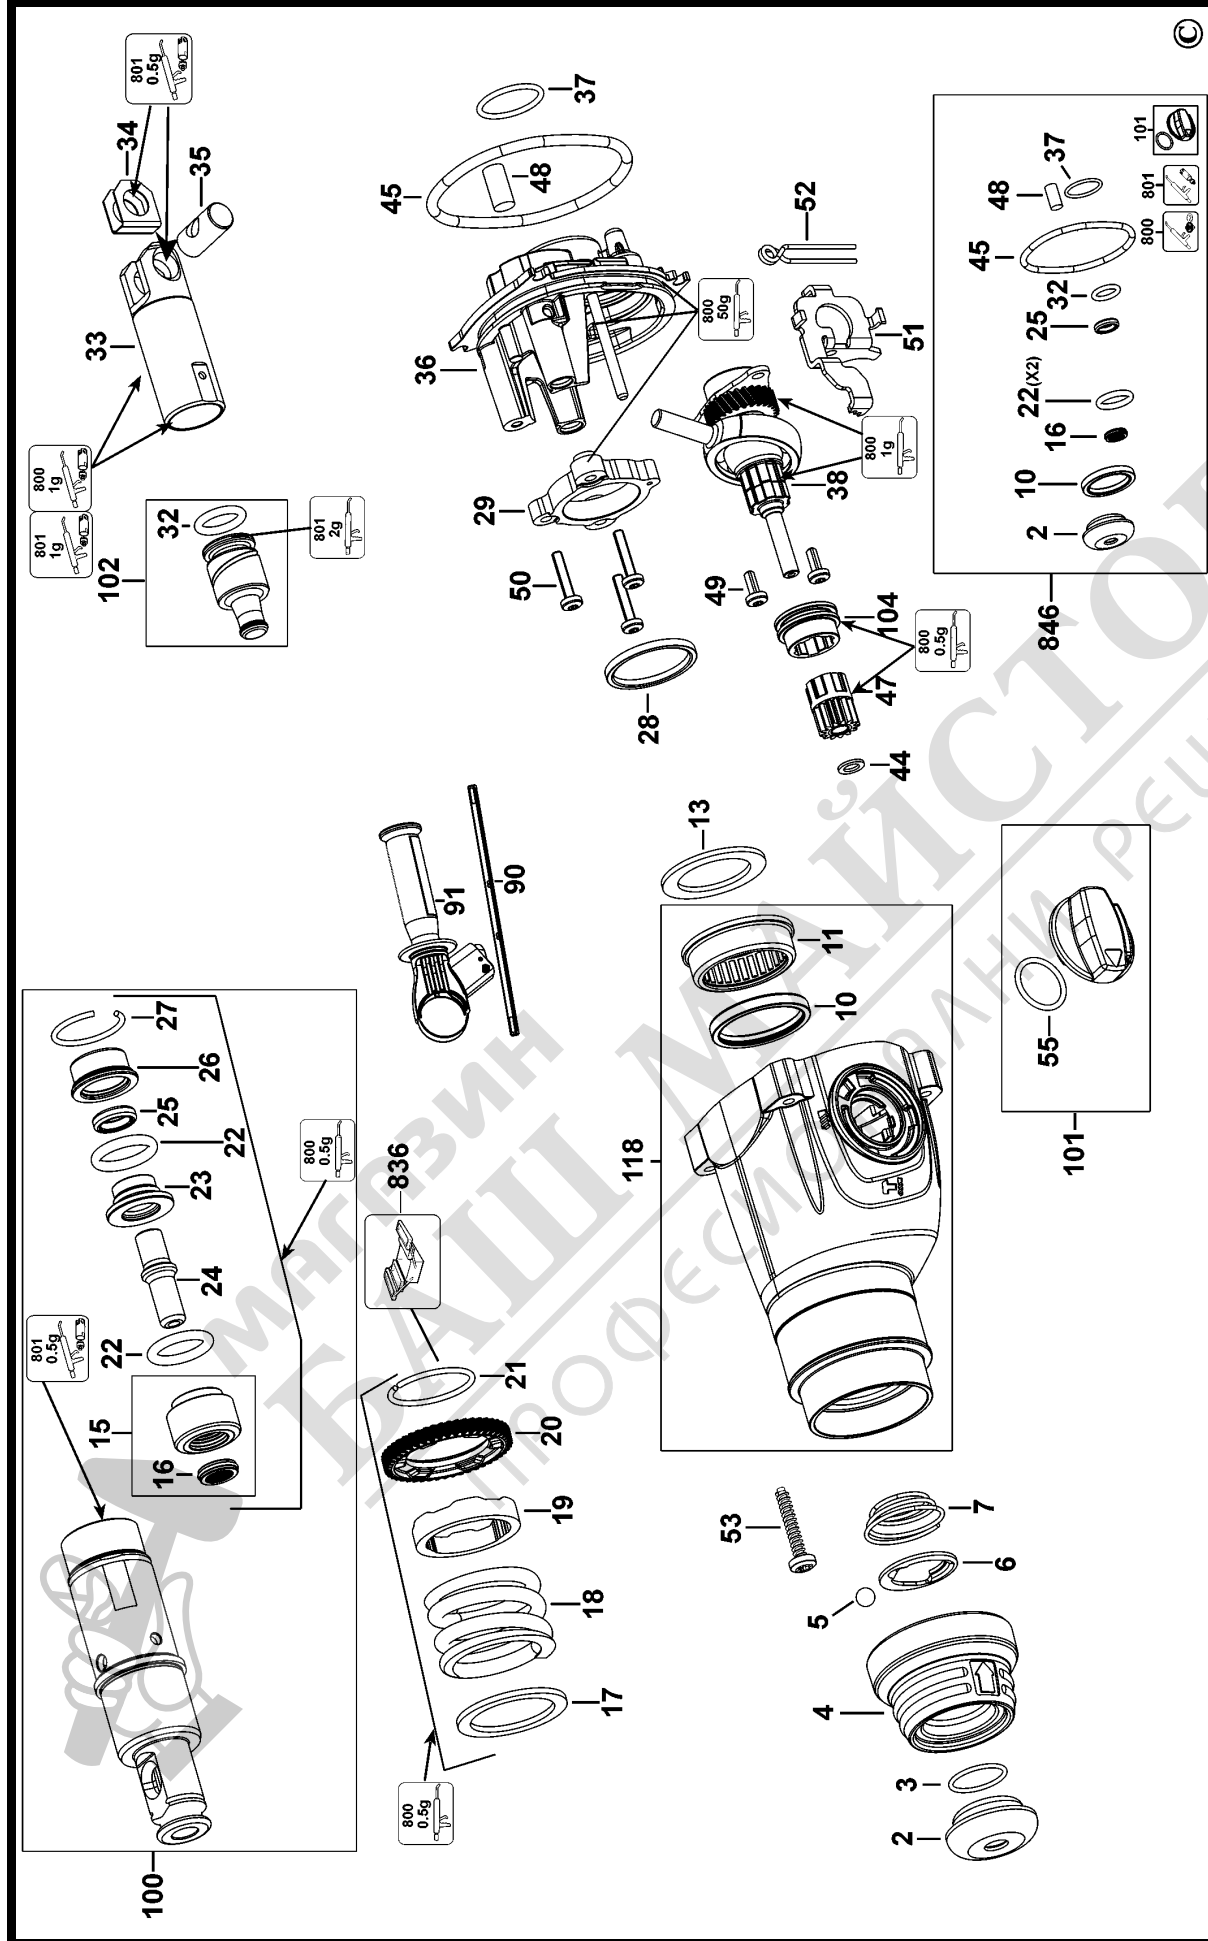

DCH263 Gearbox CORDLESS DRILL 1

©

ИСТОРА®
РЕШЕНИЯ

Parts List DCH263 CORDLESS DRILL 1

Item	Part Number	Qty	Part Description	General Description	Other Info	Repair Inst	Markets
2	323489-00	1	CAP			No	
3	579212-00	1	RING			No	
4	N391370	1	TUBE			No	
5	583890-00	1	BALL 7MM			No	
6	578387-00	1	WASHER			No®	
7	871690	1	SPRING			No	
10	577812-00	1	SEAL			No	
11	577813-00	1	BEARING NEEDLE			No	
13	577814-00	1	WASHER			No	
15	584423-00	1	BEARING & SEAL			No	
16	577139-00	1	SEAL			No	
17	577814-00	1	WASHER			No	
18	N322087	1	SPRING			No	
19	N417736	1	LOCKING RING			No	
20	N417740	1	GEAR	48T		No	
21	581836-00	1	LOCKING RING			No	
22	577135-00	2	O RING	19.5 x 3.5		No	
23	577130-00	1	DAMPER			No	
24	N082142	1	BEAT PIECE			No	
25	580990-00	1	O RING			No	
26	N401306	1	WASHER			No	
27	N361759	1	CLIP	28.4 X 2MM DIA		No	
28	N059509	1	WASHER			No	
29	N417747	1	BEARING			No	
32	579699-00	1	O RING			No	
33	N417751	1	PISTON			No	
34	N325040	1	WASHER	U		No	
35	N325041	1	BEARING SPINDLE			No	
36	N495867	1	HOUSING BEARING			No	
37	N264673	1	O RING	22 X 2		No	
38	N418018	1	INTERSHAFT SA			No	
44	1005844-00	1	WASHER			No	
45	N264672	1	O RING	64 X 4		No