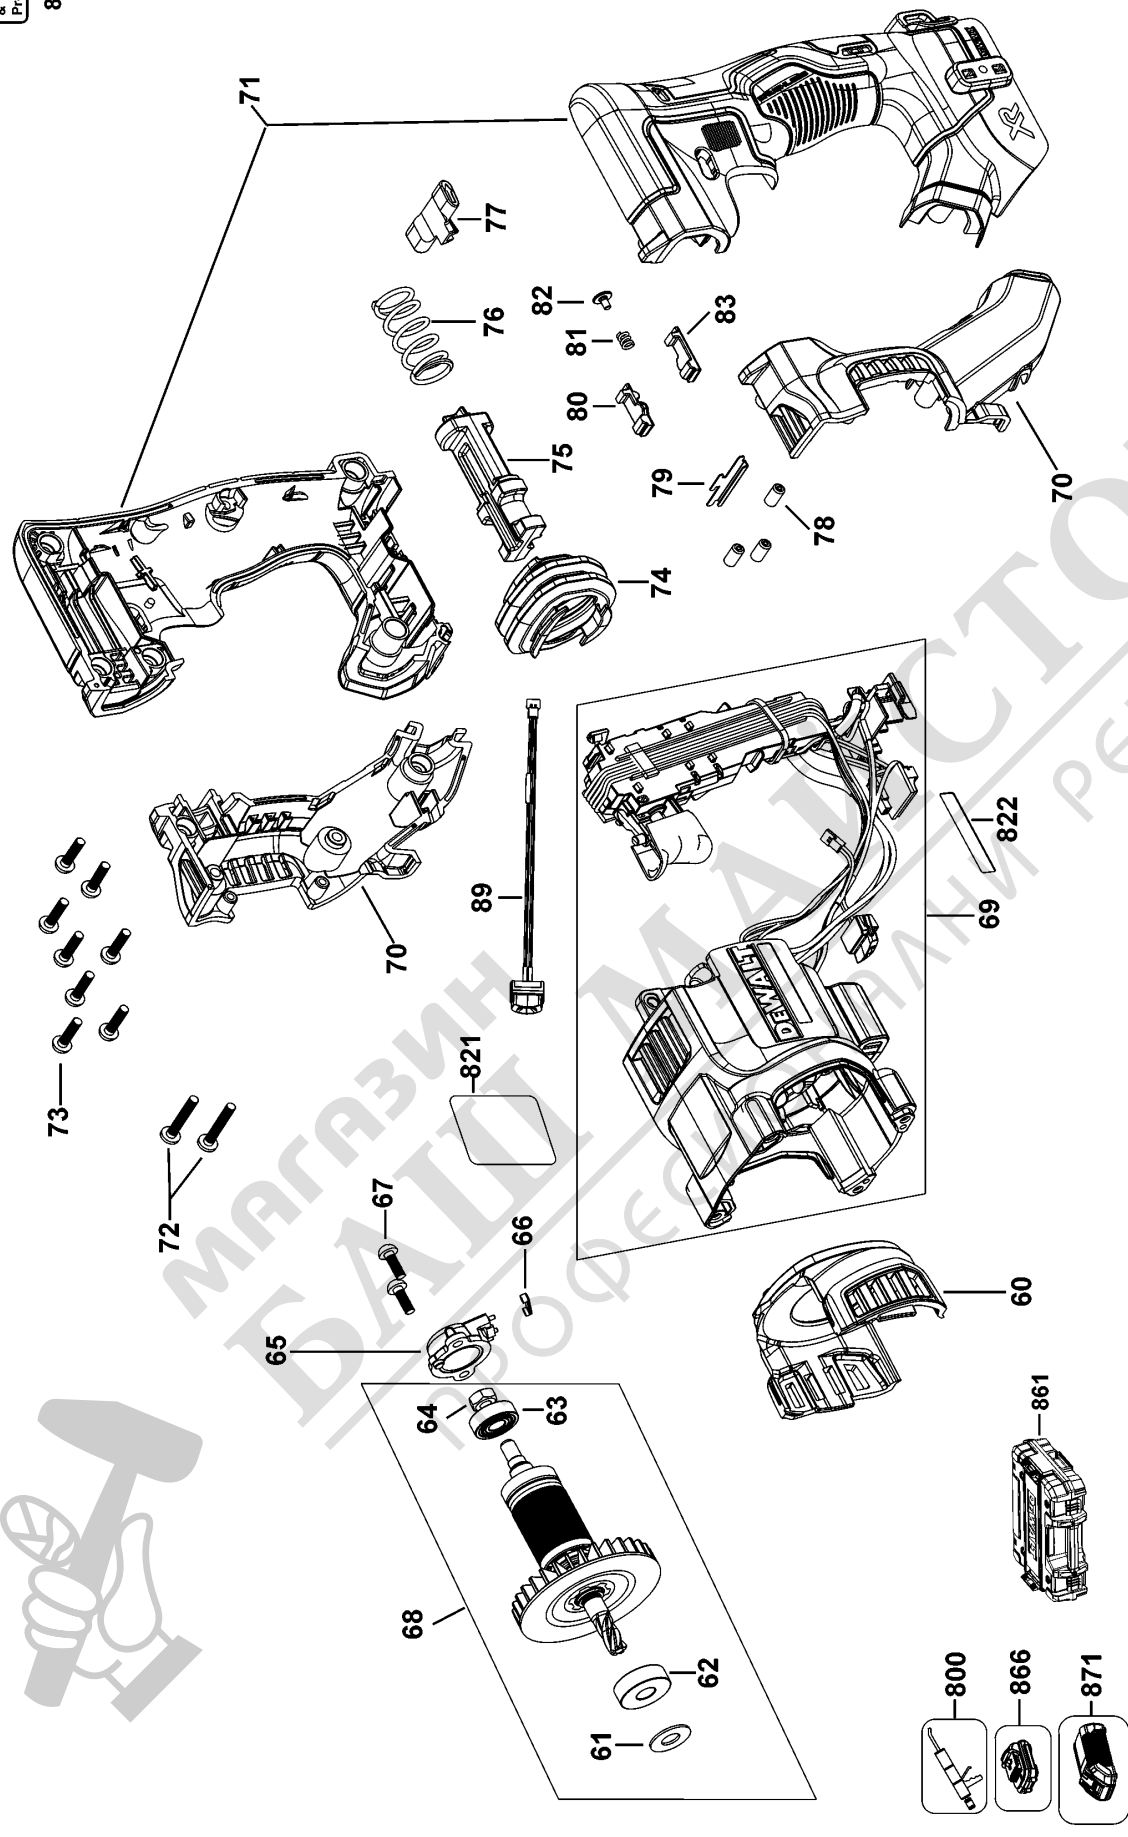

DCH263 Handle switch sa CORDLESS DRILL 1

Perform & Protect
826

©