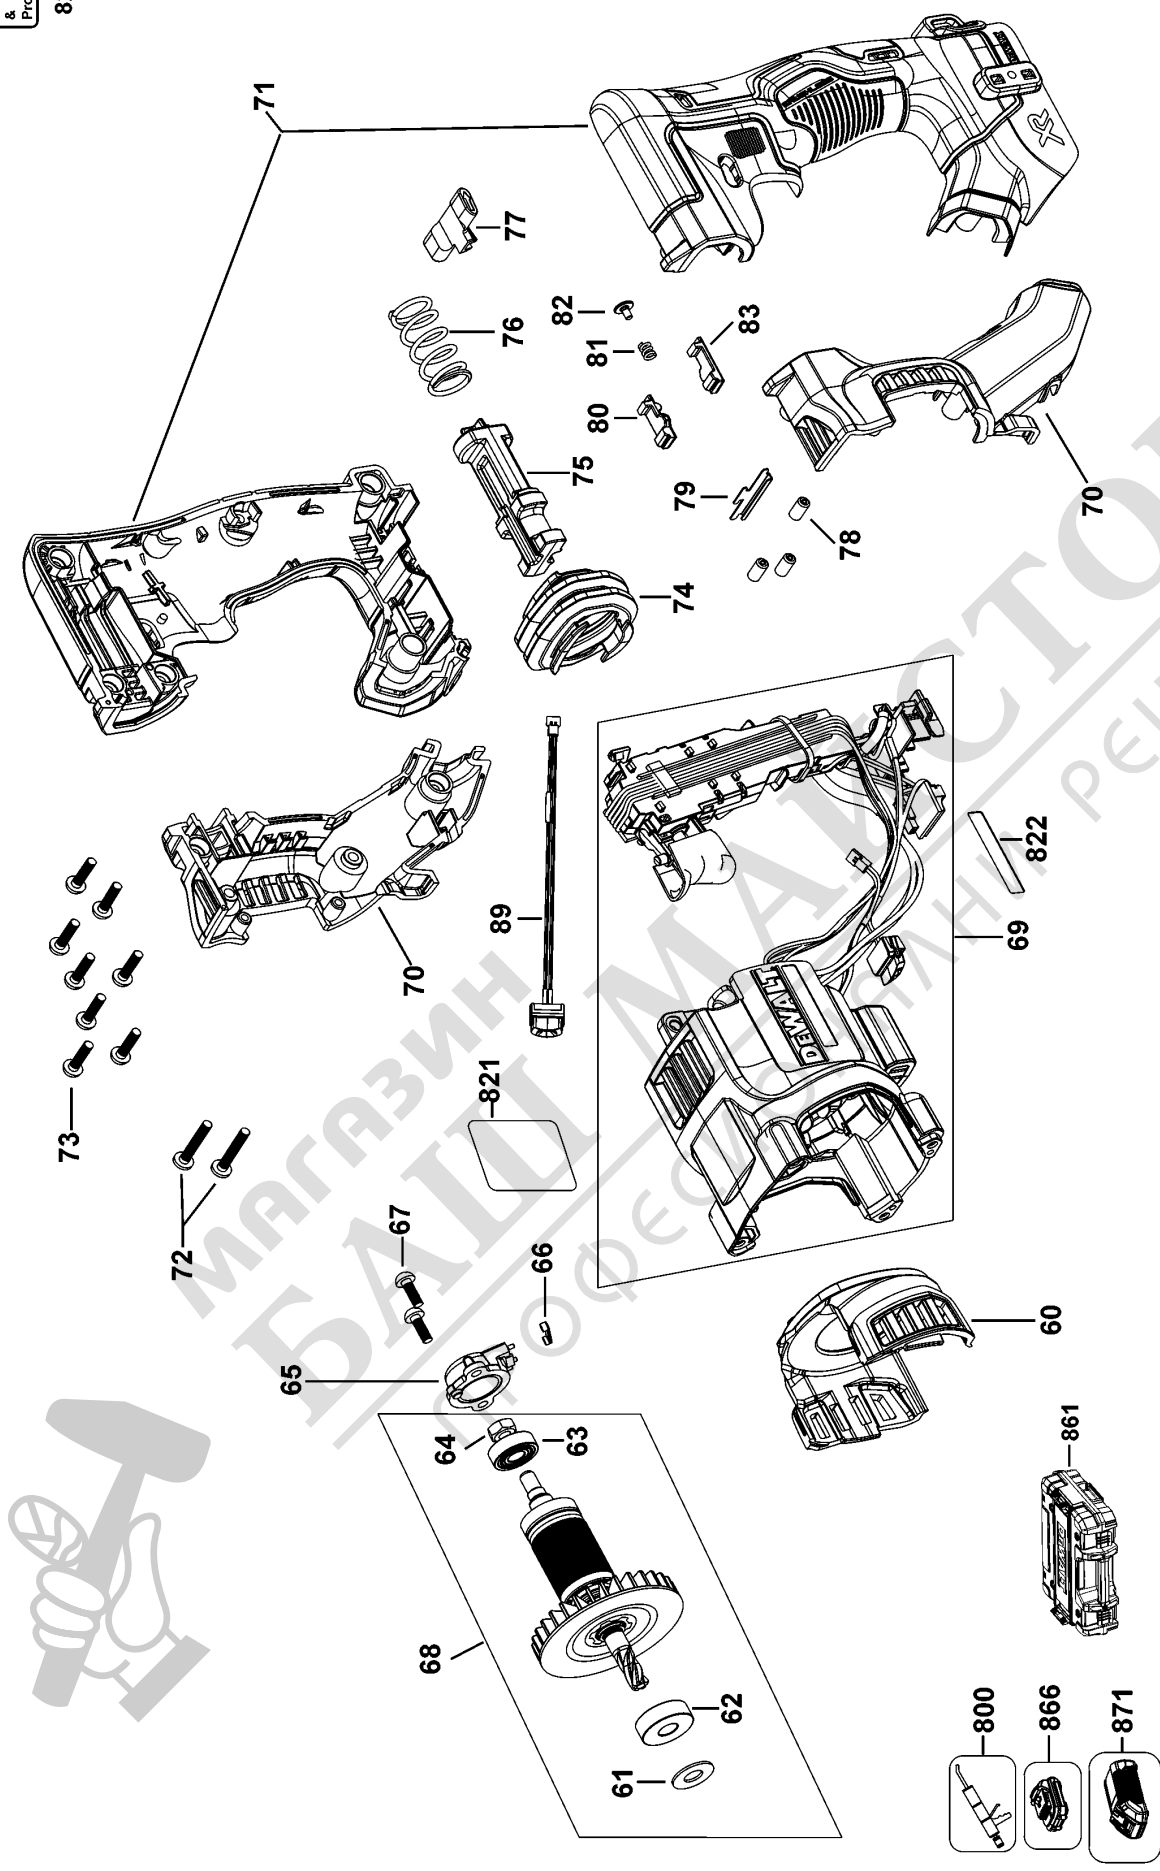

DCH263 Handle switch sa CORDLESS DRILL 1

Perform
&
Protect
826

©

Parts List DCH263 CORDLESS DRILL 1

Item	Part Number	Qty	Part Description	General Description	Other Info	Repair Inst	Markets
2	323489-00	1	CAP			No	
3	579212-00	1	RING			No	
4	N391370	1	TUBE			No	
5	583890-00	1	BALL 7MM			No	
6	578387-00	1	WASHER			No [®]	
7	871690	1	SPRING			No	
10	577812-00	1	SEAL			No	
11	577813-00	1	BEARING NEEDLE			No	
13	577814-00	1	WASHER			No	
15	584423-00	1	BEARING & SEAL			No	
16	577139-00	1	SEAL			No	
17	577814-00	1	WASHER			No	
18	N322087	1	SPRING			No	
19	N417736	1	LOCKING RING			No	
20	N417740	1	GEAR	48T		No	
21	581836-00	1	LOCKING RING			No	
22	577135-00	2	O RING	19.5 x 3.5		No	
23	577130-00	1	DAMPER			No	
24	N082142	1	BEAT PIECE			No	
25	580990-00	1	O RING			No	
26	N401306	1	WASHER			No	
27	N361759	1	CLIP	28.4 X 2MM DIA		No	
28	N059509	1	WASHER			No	
29	N417747	1	BEARING			No	
32	579699-00	1	O RING			No	
33	N417751	1	PISTON			No	
34	N325040	1	WASHER	U		No	
35	N325041	1	BEARING SPINDLE			No	
36	N495867	1	HOUSING BEARING			No	
37	N264673	1	O RING	22 X 2		No	
38	N418018	1	INTERSHAFT SA			No	
44	1005844-00	1	WASHER			No	
45	N264672	1	O RING	64 X 4		No	