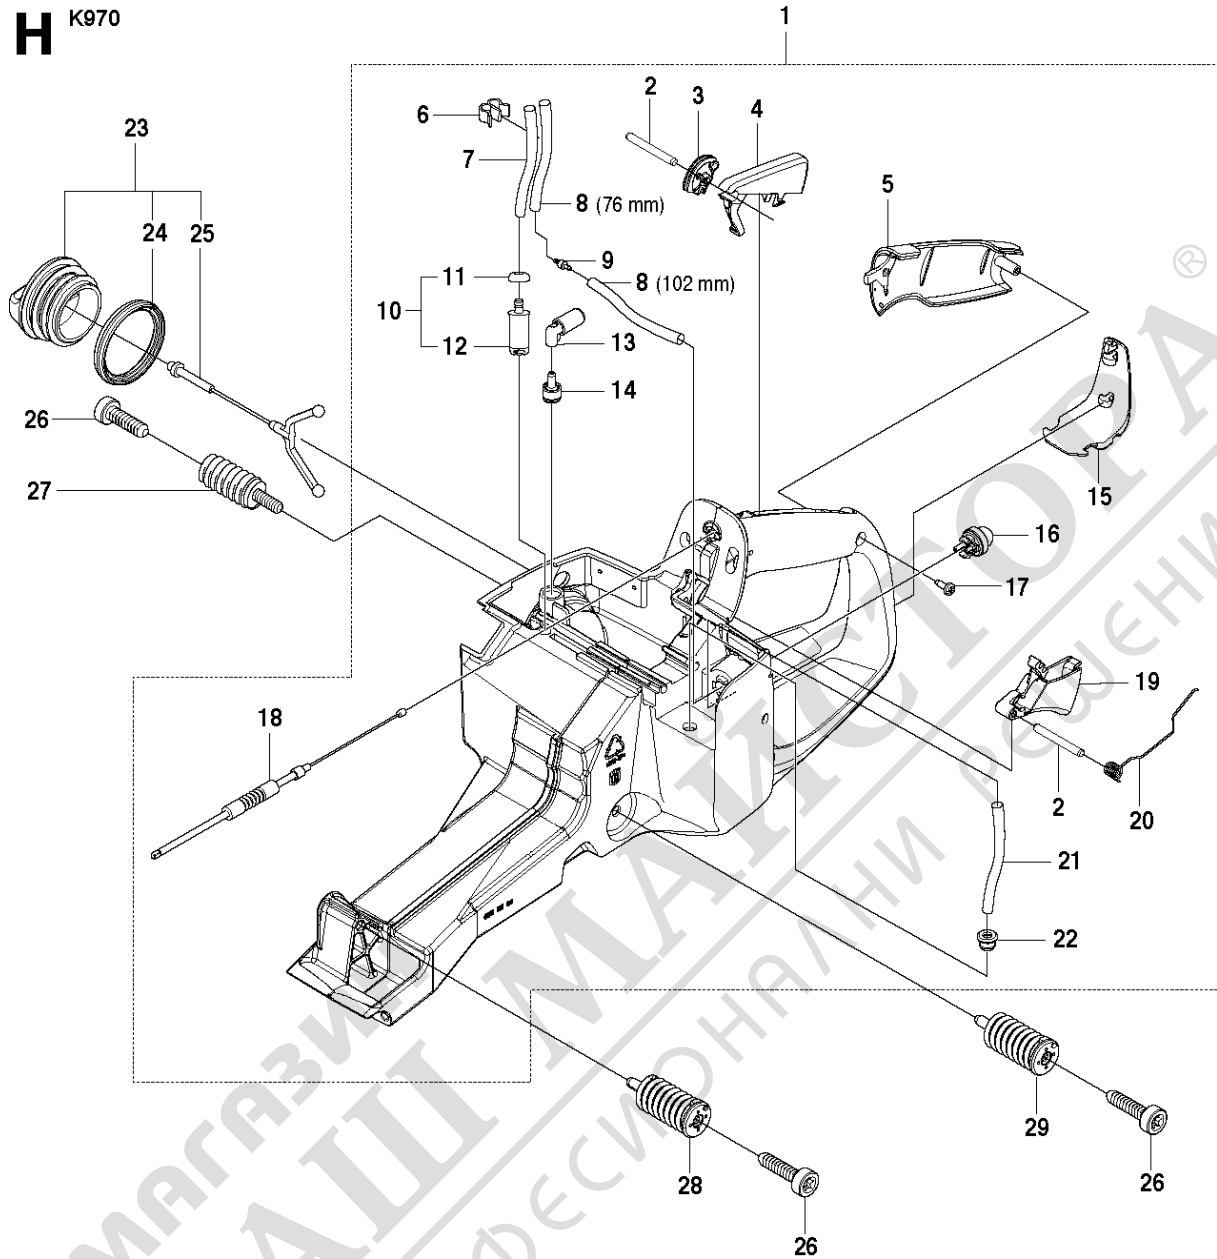

H K970

FUEL TANK

K970, K970 RESCUE, 575697201, 2010-05

Ref	Part No	Description	Remark	QTY KIT
1	574 50 58-04	FUEL TANK ASSY		1
2	720 12 40-20	PARALLEL PIN		2
3	537 20 85-01	CABLE LEVER		1
4	510 25 52-01	THROTTLE LOCKOUT		1
5	537 20 56-01	COVER		1
6	574 44 42-01	CLIP		1
7	544 32 50-02	FUEL HOSE		1
8	537 04 24-04	FUEL HOSE		1
9	575 52 65-01	CHECK VALVE		1
10	506 26 41-11	FUEL FILTER		1
11	506 27 11-01	HOSE CLAMP		1
12	506 26 41-01	FUEL FILTER		1
13	522 79 96-01	HOLDER ASSY		1
14	537 35 95-01	TANK VENT ASSY		1
15	502 47 16-01	GROUND SUPPORT		1
16	540 05 49-02	AIR PURGE		1
17	503 21 28-10	SCREW CCRPANT		1
18	576 49 04-01	THROTTLE CABLE ASSY		1
19	502 47 18-01	THROTTLE CONTROL		1
20	537 20 98-01	SPRING		1
21	544 32 49-30	FUEL HOSE		1
22	503 73 58-01	BUSHING		1
23	506 25 59-03	TANK CAP ASSY		1
24	506 29 21-01	GASKET		1
25	503 57 89-01	HOLDER		1
26	544 06 12-01	SCREW ITXSCM		3
27	537 21 03-09	ANTIVIBRATION ELEMENT		1
28	537 21 03-10	ANTIVIBRATION ELEMENT		1
29	537 21 03-05	ANTIVIBRATION ELEMENT		1
30	525 57 20-01	DECAL		1
31	506 31 30-01	LABEL		1

МАГАЗИН МАЙСТОР
БАШ МАЙСТОР
ПРОФЕСІОНАЛНИ РЕШЕННЯ