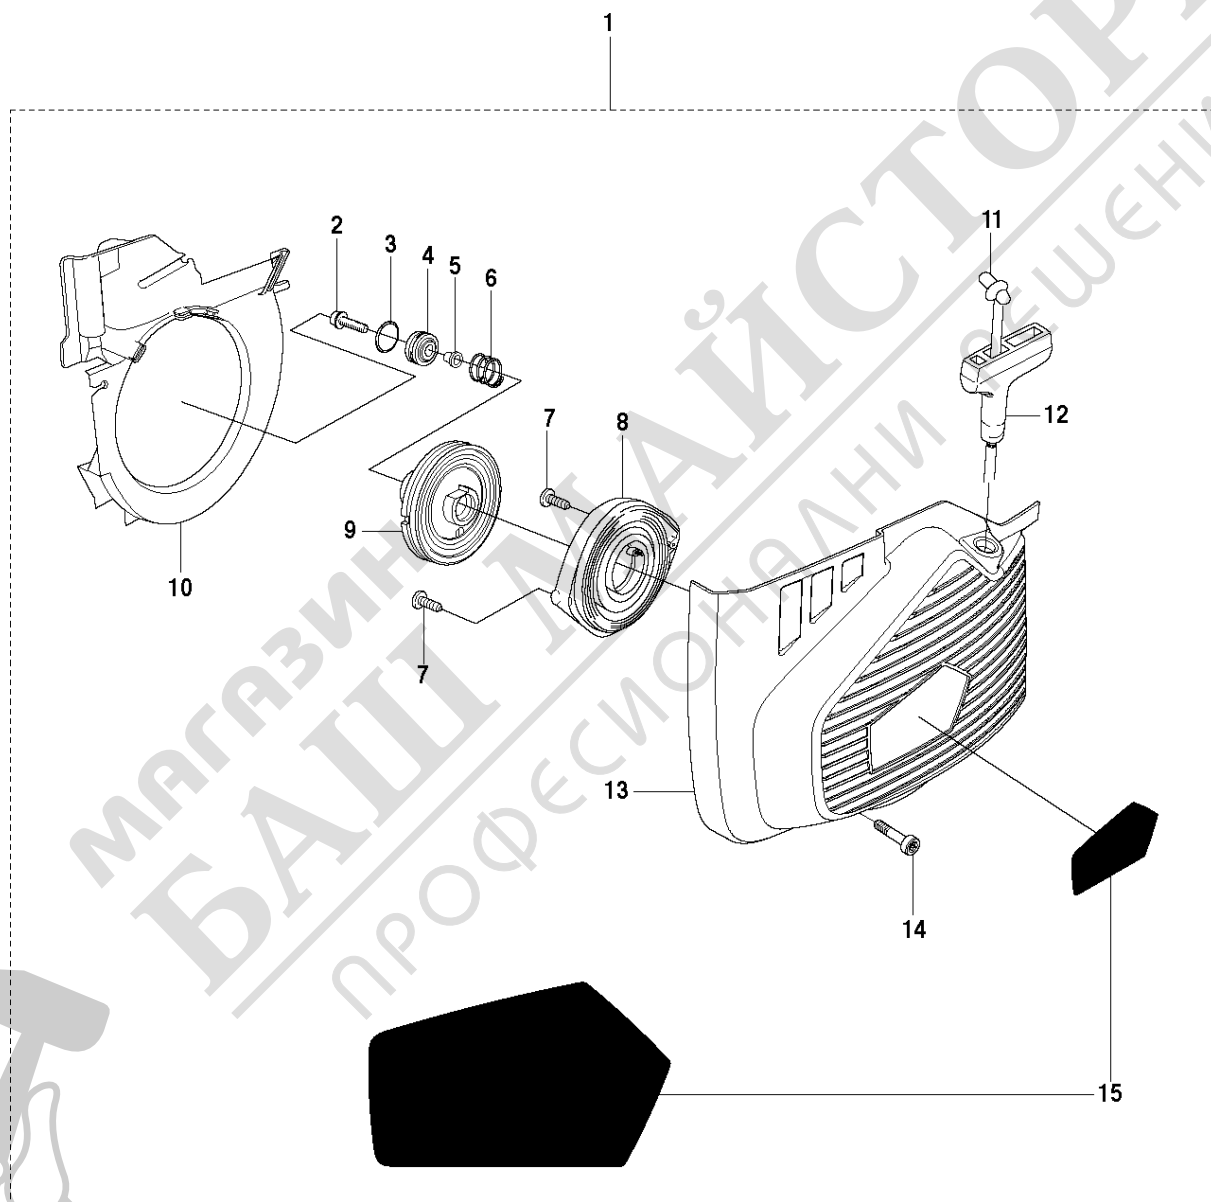

J K970

STARTER

K970, K970 RESCUE, 575697201, 2010-05

Ref	Part No	Description	Remark	QTY KIT
1	574 50 73-03	STARTER ASSY		1
2	503 21 07-22	SCREW IHSCT		1
3	740 43 13-00	O-RING		1
4	506 25 14-01	GROMMET		1
5	506 26 31-01	SPACING SLEEVE		1
6	506 25 30-01	COMPRESSION SPRING		1
7	503 21 28-10	SCREW CCRPANT		2
8	506 25 89-01	RECOIL SPRING		1
9	506 25 81-02	STARTER PULLEY		1
10	544 28 75-02	AIR CONDUCTOR		1
11	506 33 56-15	CORD		1
11	506 33 56-50	STARTER CORD		1
12	503 12 79-01	STARTER HANDLE		1
13	505 34 94-01	STARTER COVER		1
14	501 98 10-20	SCREW ITXSCM		4
15	525 57 11-01	DECAL		1

МАГАЗИН МАЙСТОРА
БАШ МАЙСТОРА
ПРОФЕСИОНАЛНИ РЕШЕНИЯ