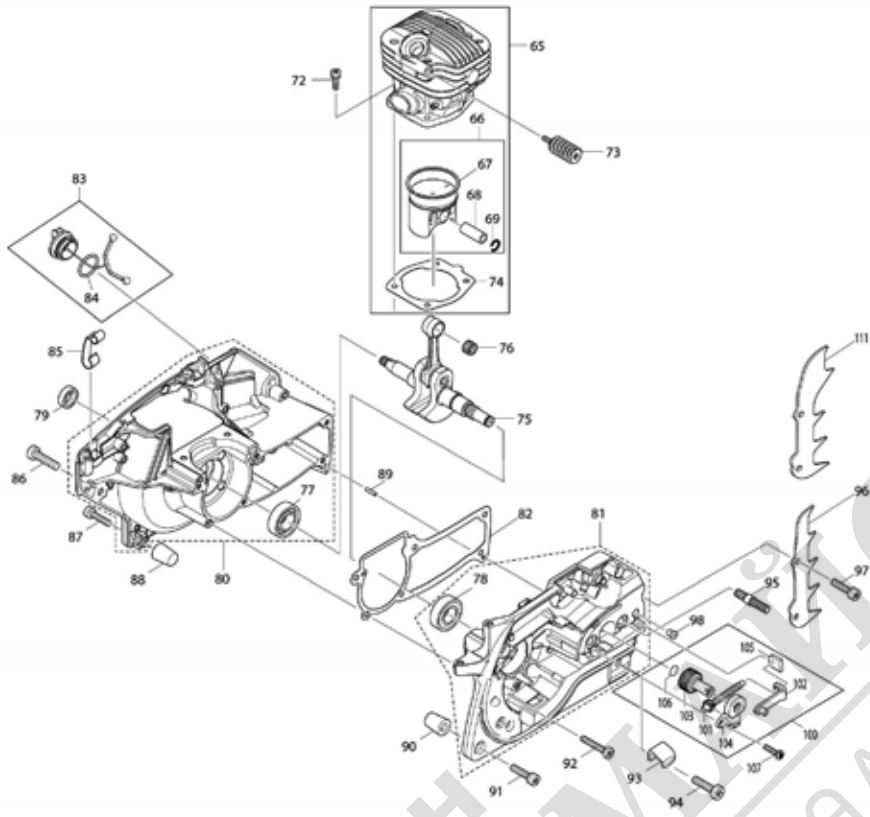

Model No.DCS460 ENGINE CHAIN SAW