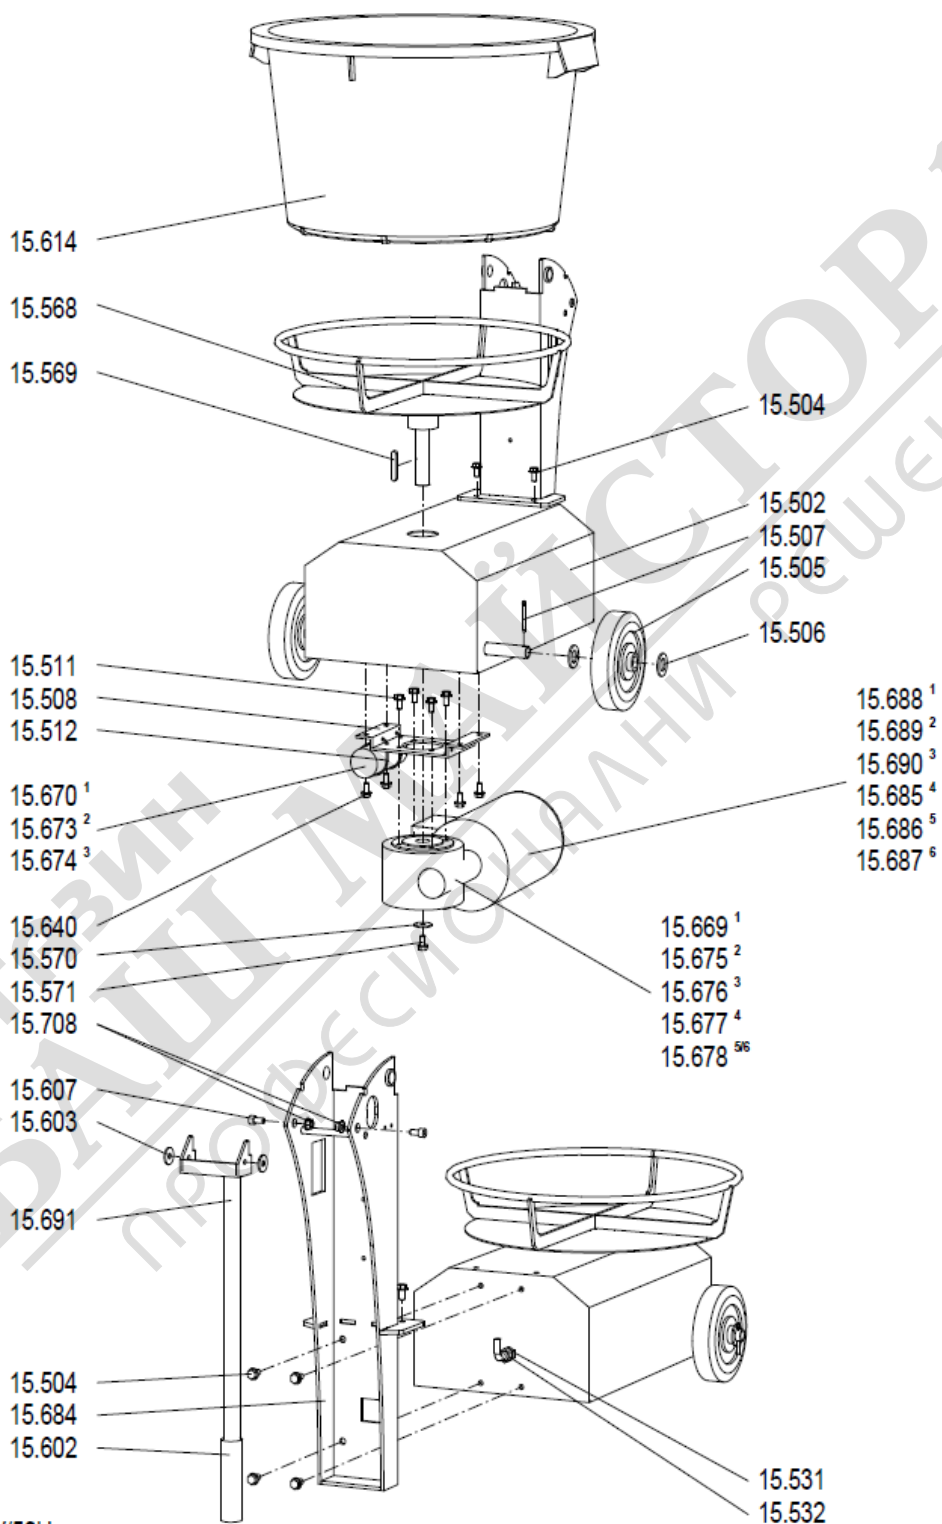

AOX S + POX S

- ¹ = POX-S 230V/50Hz
- ² = POX-S 110V/50Hz
- ³ = POX-S 110V/60Hz
- ⁴ = AOX-S 230V/50Hz
- ⁵ = AOX-S 110V/50Hz
- ⁶ = AOX-S 110V/60Hz