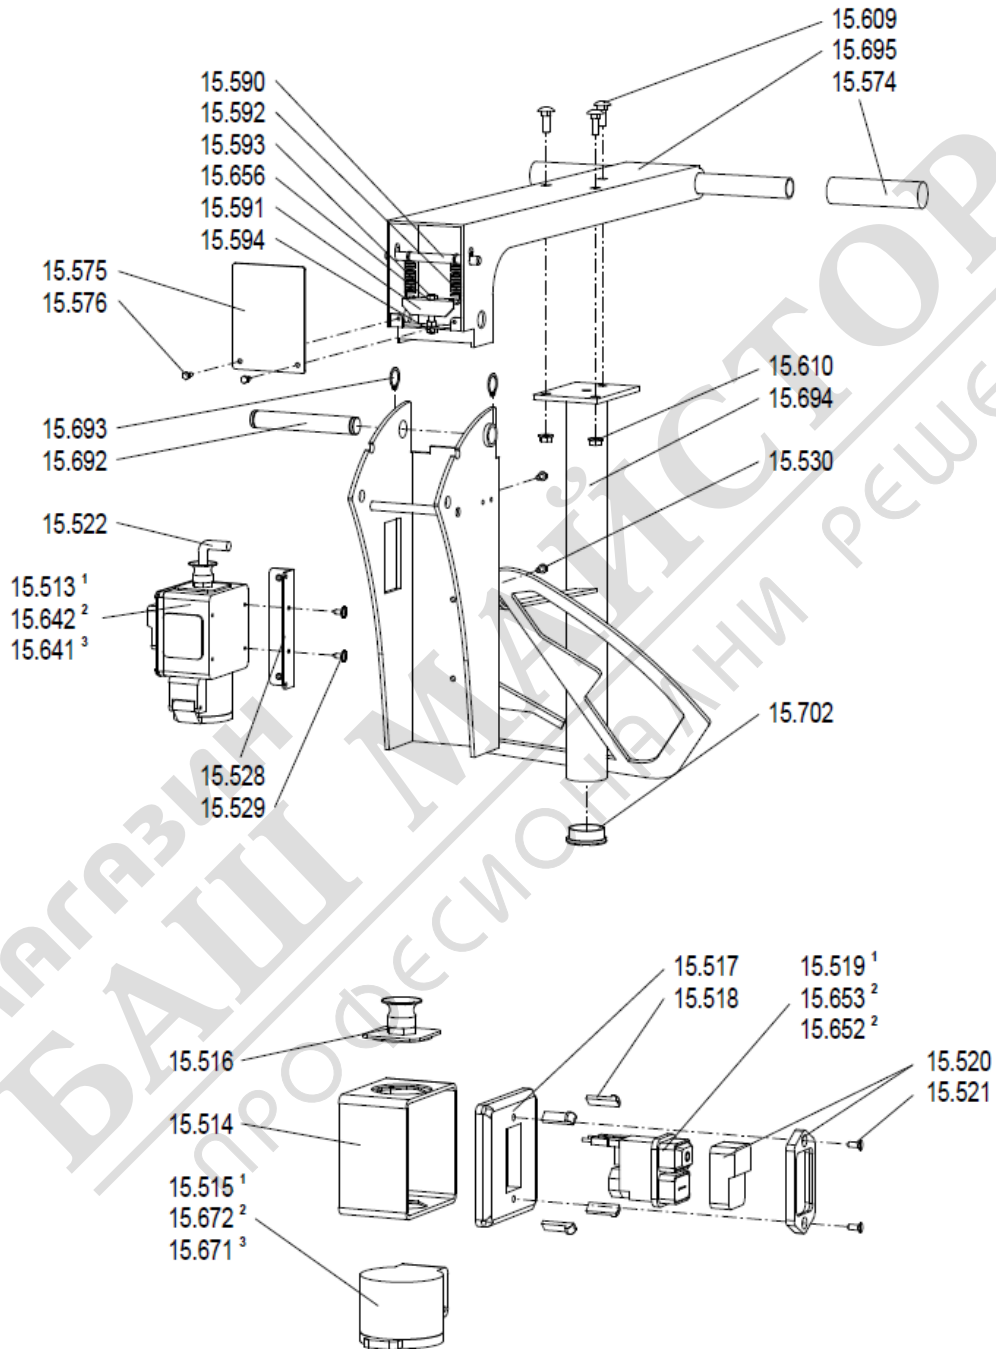

AOX S + POX S

- ¹ = POX-S 230V/50Hz
- ² = POX-S 110V/50Hz
- ³ = POX-S 110V/60Hz