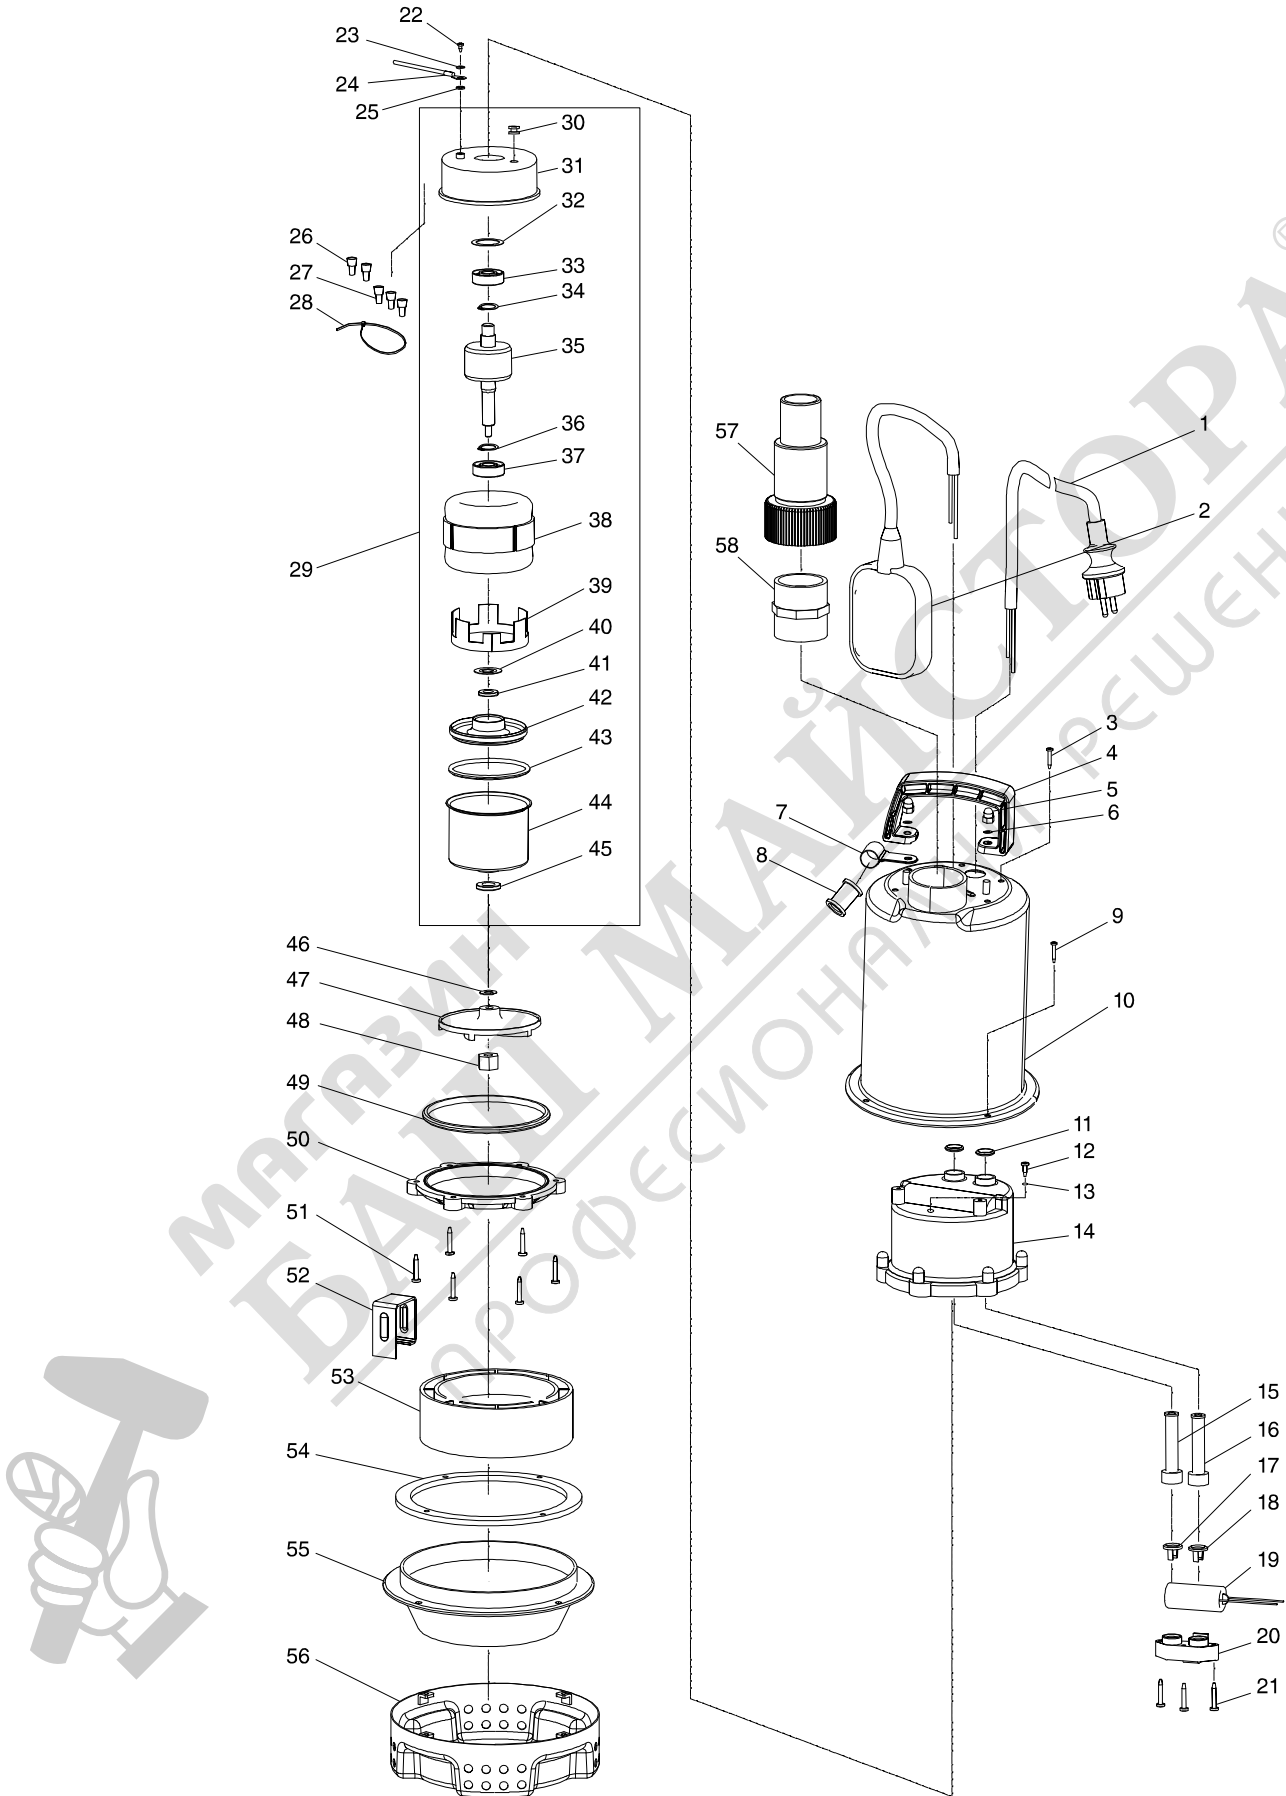

Model No. PF1100 SUBMERSIBLE PUMP

Model No. PF1100 SUBMERSIBLE PUMP

Item	Parts No.	Description	I/C	QTY	N/O	Opt. 1	Opt. 2	NOTE
001	609027795	POWER SUPPLY CORD 1.0-3-10		1				
002	609026209	FLOAT SWITCH BLUE		1				
003	609026213	Y-HEAD TAPPING SCREW 4X12 INOX		5				
004	609024798	HANDLE BLUE		1				
005	609024637	HEX. CAP NUT M5 INOX		2				
006	609024638	FLAT WASHER 5 INOX		2				
007	609024650	CORD CLAMP INOX		1				
008	609026214	CORD GUARD		1				
009	609024639	+ PAN HEAD SCREW M4X10 INOX		4				
010	609024687	UPPER HOUSING INOX		1				
011	609024641	O-RING 15		2				
012	JH00000002	TAPPING SCREW		1				
013	JH00000003	O-RING		1				
014	609024642	WATER PROOF INNER HOUSING		1				
015	609024588	CORD GUARD 8.5		1				
016	609024588	CORD GUARD 8.5		1				
017	609024590	CORD CLAMP 8.5		1				
018	609024590	CORD CLAMP 8.5		1				
019	JH00000045	CAPACITOR 16 MICRO F		1				
020	609024592	CAPACITOR HOLDER		1				
021	609024593	TAPPING SCREW 4X32		3				
022	609024601	SCREW M4X8		1				
023	609024596	SPRING WASHER 4		1				
024	JH00000004	GROUND WIRE ASSY		1				
025	609024600	TOOTHED LOCK SPRING WASHER 4		1				
026	609024629	CLOSED END SPLICE 5.5-SD		2				
027	609024630	CLOSED END SPLICE 2-SD		3				
028	609024632	CABLE TIE		1				
029	JH00000069	MOTOR ASSY 230V 50HZ		1				
D10		INC. 30-45						
030	609024595	GROMMET 10		1				
031	609024594	MOTOR HOUSING UPPER SIDE		1				
032	609024602	WAVE WASHER 25		1				
033	609024603	BALL BEARING 6201Z		1				
034	961052-5	RETAINING RING S-12		1	100			
035	JH00000053	ROTOR		1				
036	961052-5	RETAINING RING S-12		1	100			
037	609024603	BALL BEARING 6201Z		1				
038	JH00000054	STATOR ASSY 230V 50HZ		1				
039	609024667	LINING RING		1				
040	609024607	SHIM		1				
041	609024608	SKELETON SEAL RING		1				
042	609024609	BEARING BOX		1				
043	609024610	O-RING		1				
044	609024611	MOTOR HOUSING LOWER SIDE		1				
045	609024608	SKELETON SEAL RING		1				
046	609024613	SPACER WASHER 12		1				
047	609024614	IMPELLER 90		1