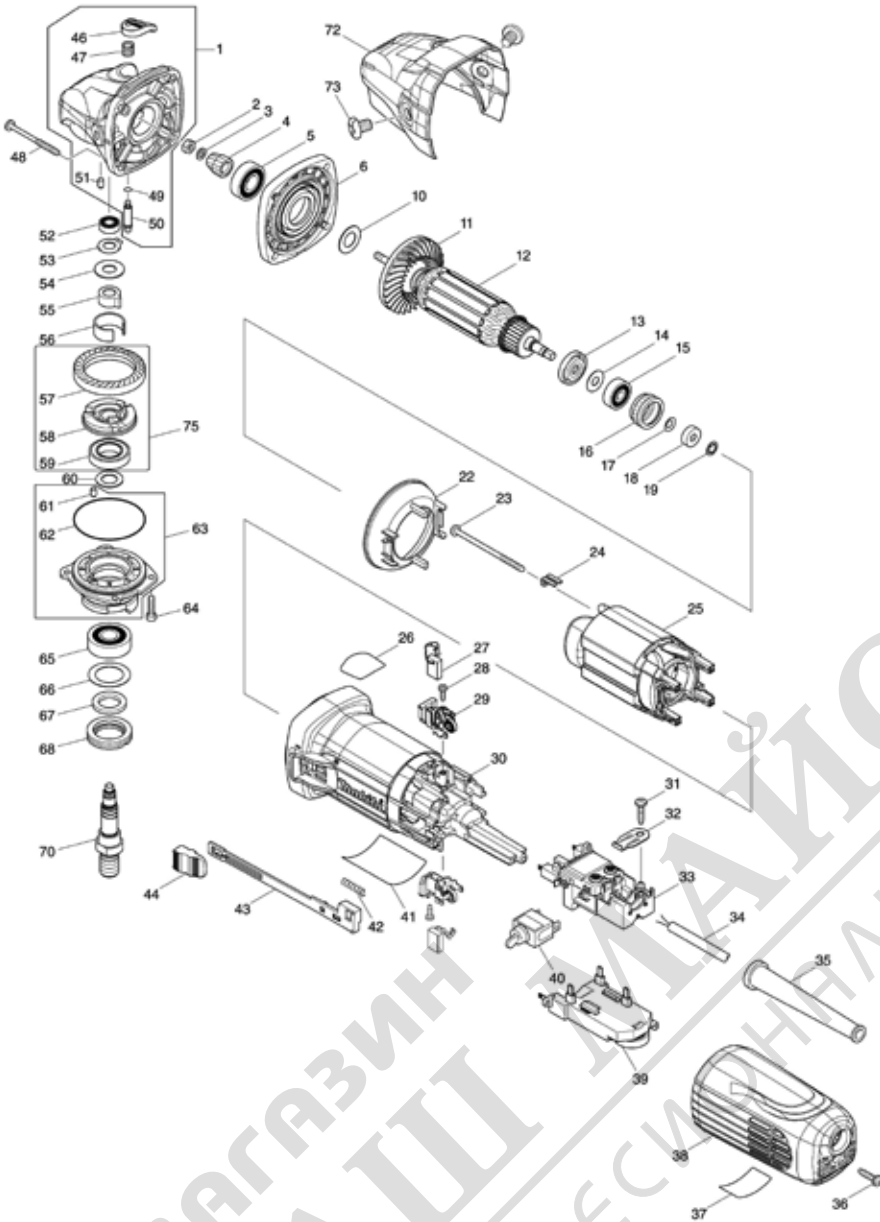

Model No.SA5040C 125MM ANGLE SANDER