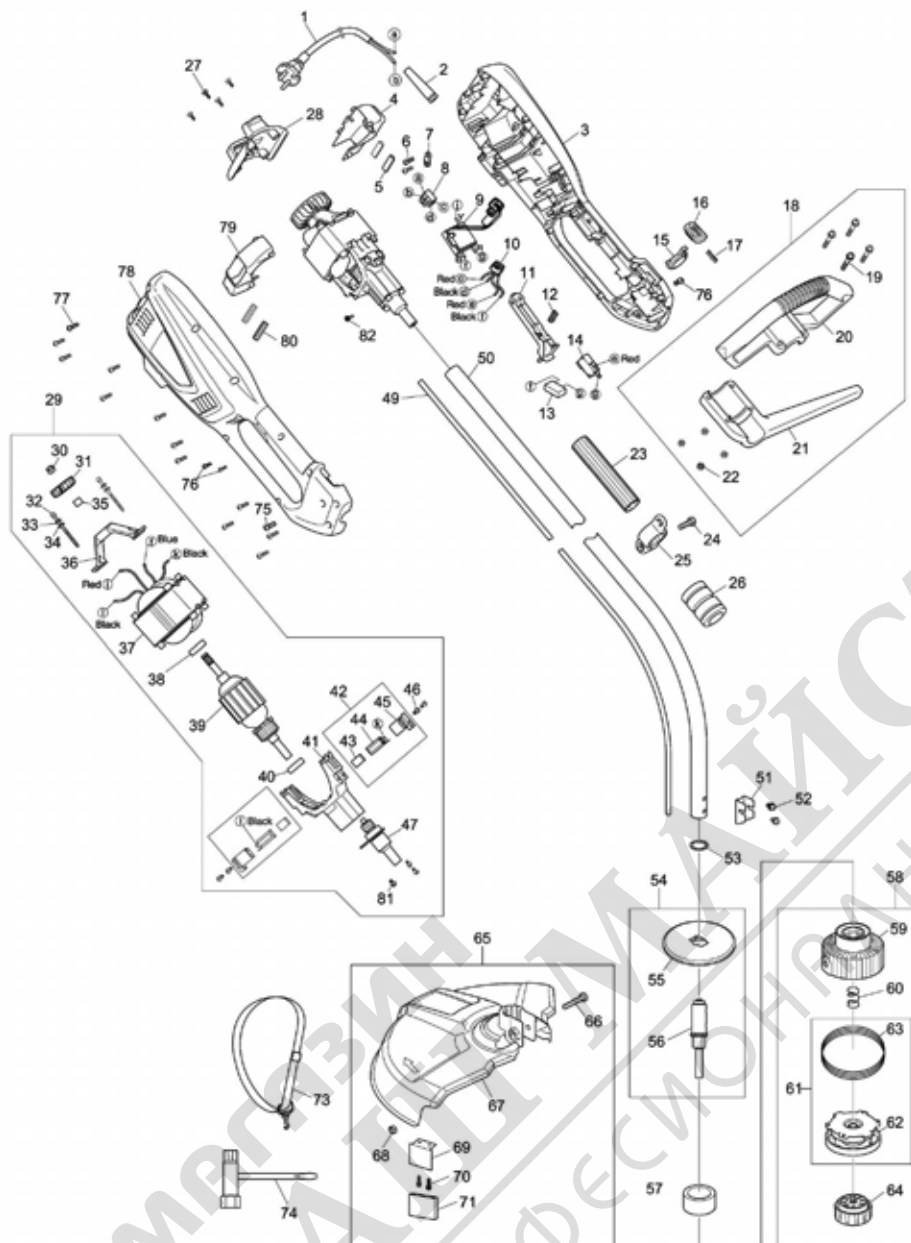

Model No.UR3500 ELECTRIC GRASS TRIMMER

Model No.UR3500 ELECTRIC GRASS TRIMMER

Артикул	Номер на частта	Описание	Смяна	Количество	New/Old	Продажба	Покупка	Забележка
001	YA00000497	POWER CORD & PLUG		1				
002	YA00000516	CORD PROTECTOR		1				
003	YA00000660	HOUSING ASSEMBLY		1				
D10		INC. 78						
004	YA00000562	LEFT VOLUTE CASE		1				
005	YA00000514	RUBBER PAD		2				
006	YA00000618	TAPPING SCREW ST4X14		2				
007	YA00000547	CABLE PRESS BOARD		1				
008	YA00000501	TERMINAL SET		2				
009	YA00000643	PCB CONTROL BOARD		1				
010	YA00000499	INDUCTANCE		1				
011	YA00000554	SWITCH TRIGGER		1				
012	YA00000513	SPRING		1				
013	YA00000498	CAPACITOR		1				
014	YA00000555	SWITCH		1				
015	YA00000539	SPACING COLLAR		1				
016	YA00000525	PUSH BUTTON		1				
017	YA00000511	COMPRESSION SPRING		1				
018	YA00000620	AUXILIARY HANDLE ASSEMBLY		1				
D10		INC. 19-22						
019	YA00000621	NYLOC SCREW		4				
020	YA00000564	AUX.HANDLE COVER		1				
021	YA00000563	AUX.HANDLE SUPPORT		1				
022	YA00000622	SELF-LOCKING NUT M5		4				
023	YA00000623	THE INSULATING SHEATH		1				
024	YA00000624	PAN HEAD MACHINE SCREWS M6X20		1				
025	YA00000541	SHOULD BELT RING		1				
026	YA00000521	RUBBER COVER		1				
027	YA00000453	SELF-TAPPING SCREW		4				
028	YA00000560	REAR COVER		1				
029	YA00000645	MOTOR ASSEMBLY 230V/700W		1				
D10		INC. 30-41,43-47, 81						
030	YA00000627	SELF-LOCKING NUTS M6		1				
031	YA00000507	IMPELLER		1				
032	YA00000538	STATOR SCREW		2				
033	YA00000523	SPRING WASHER		2				
034	YA00000524	FLAT WASHER		2				
035	YA00000531	AXLE SLEEVE		1				
036	YA00000526	REAR BRACKET		1				
037	YA00000506	STATOR ASS'Y		1	*			
037-1	YA00000506	STATOR ASS'Y	O	1				
038	YA00000431	608 BEARING		1				
039	YA00000646	ROTOR ASSEMBLY		1				
040	YA00000430	BEARING		1				
041	YA00000629	FRONT BRACKET ASSEMBLY		1				
042	YA00000489	CARBON BRUSH ASS'Y		2				

Please order the parts with part number.

Print Date 15/5/2020