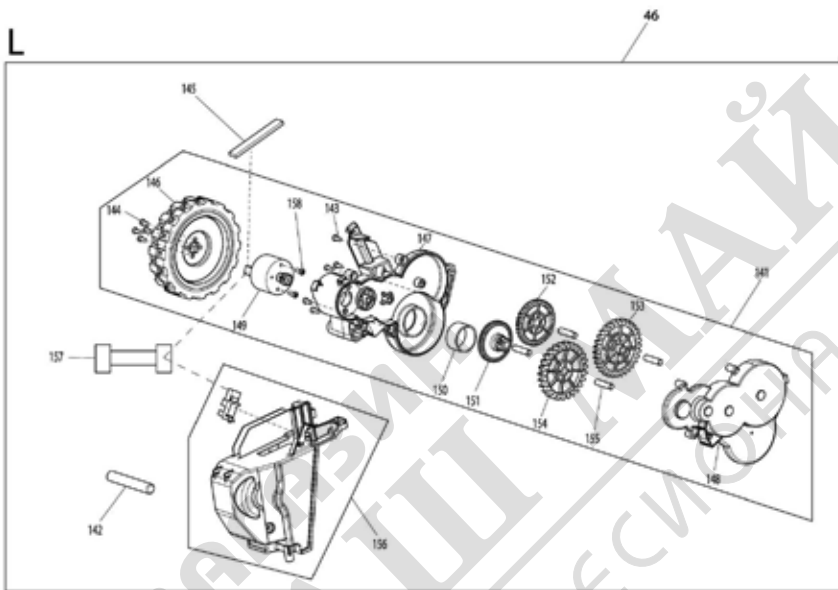

Model No.DRC200 ROBOTIC CLEANER

МАСТЕРСКАЯ ИСТОРА®
ПРОФЕССИОНАЛЬНЫЕ РЕШЕНИЯ