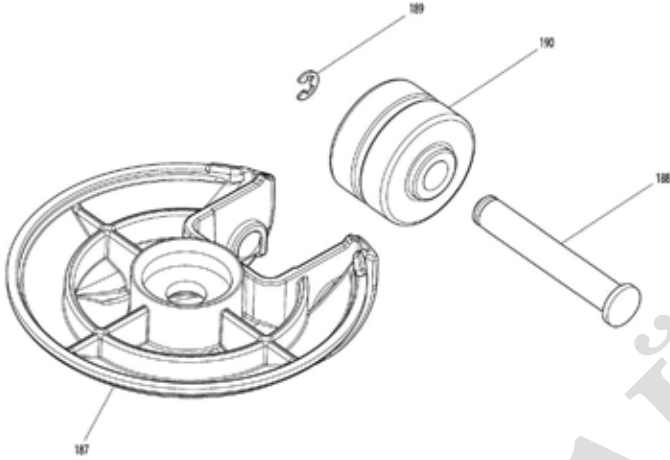

Model No.DRC200 ROBOTIC CLEANER