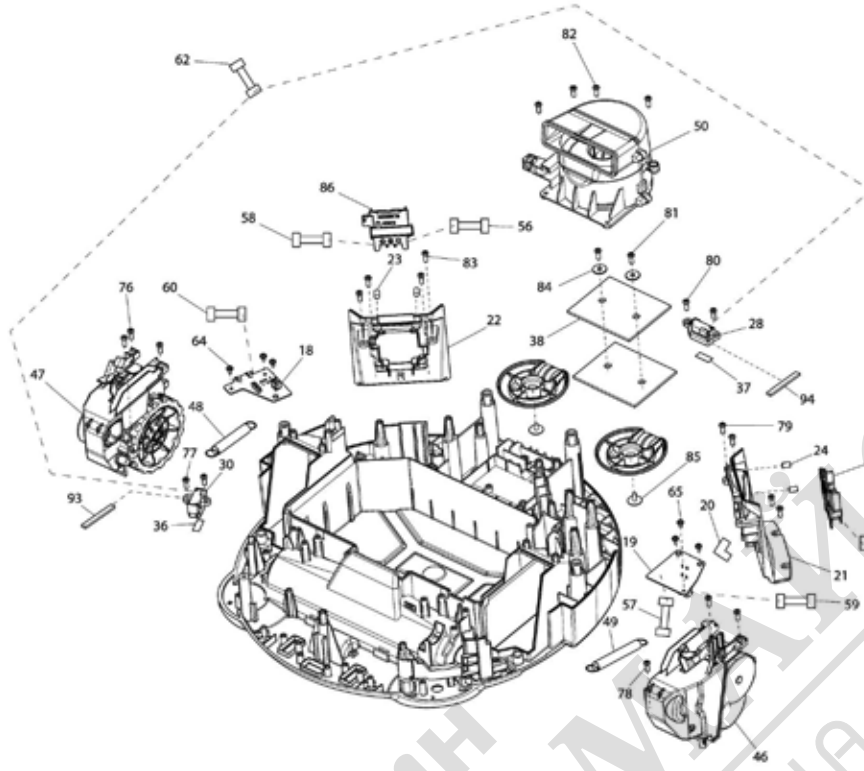

Model No.DRC200 ROBOTIC CLEANER