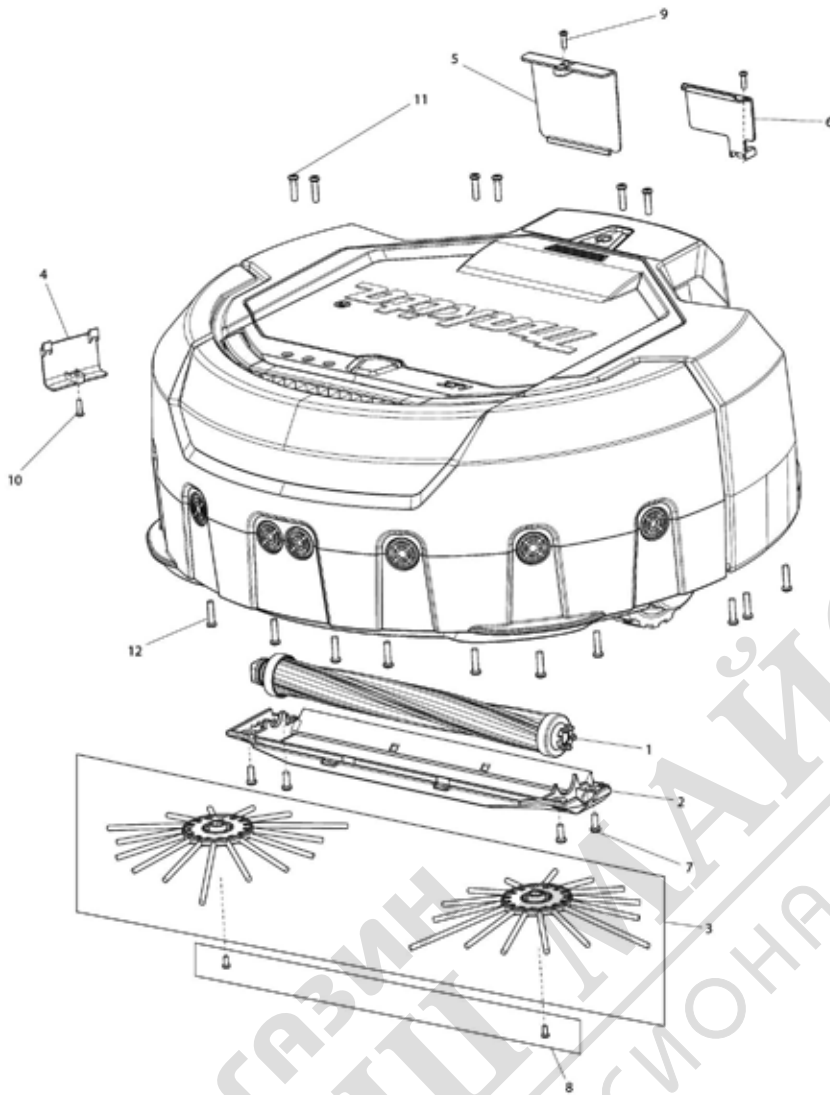

Model No.DRC200 ROBOTIC CLEANER